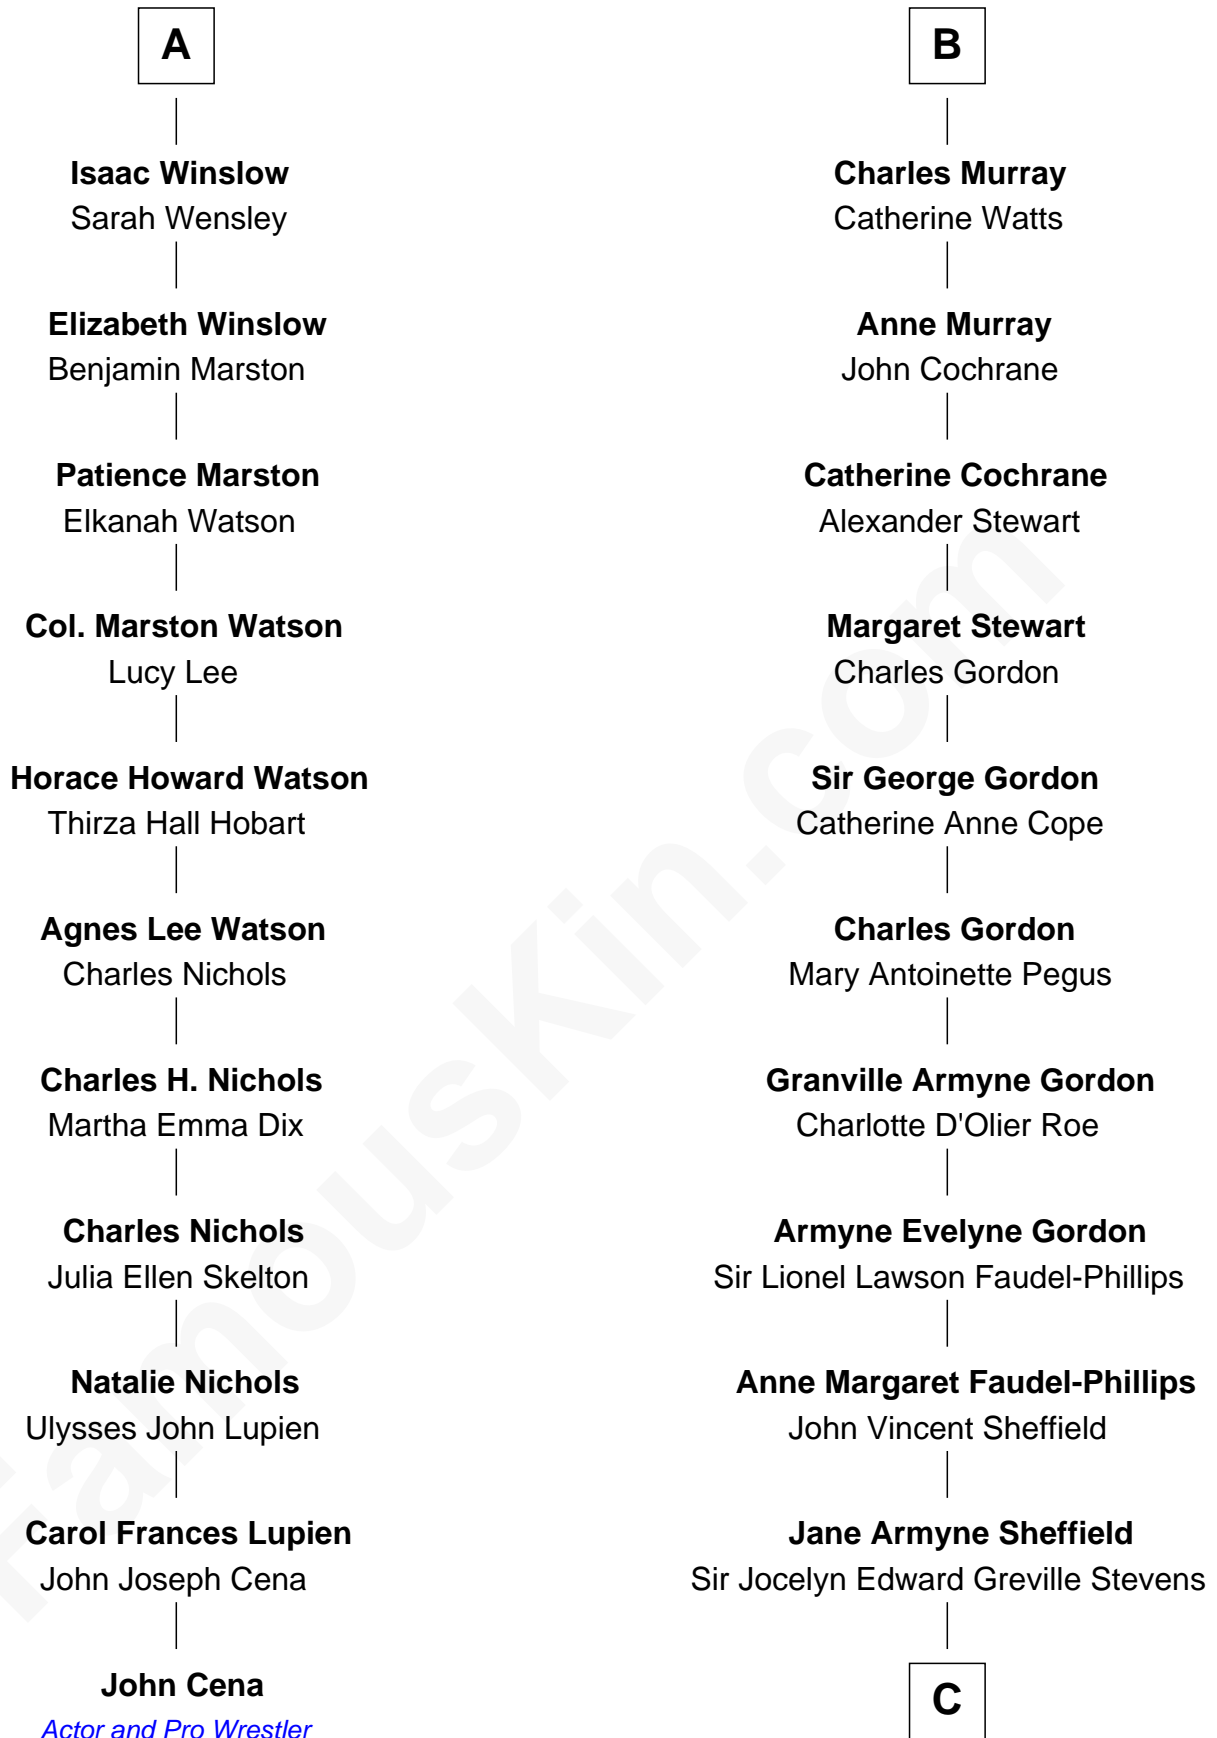

FamousKin.com

Relationship Chart of

John Cena

Movie Actor and WWE Pro Wrestler

17th cousin 1 time removed of

Cara Delevingne

Fashion Model and Movie Actress

Sir Robert Spencer

Eleanor Beaufort

Margaret Spencer

Sir Thomas Carey

Sir William Carey

Mary Boleyn

Catherine Carey

Sir Francis Knollys

Anne Knollys

Catherine Spencer

Henry Algernon Percy

Margaret Percy

Henry Clifford

Henry Clifford

Eleanor Brandon

Margaret Clifford

Henry Stanley

William Stanley

Elizabeth de Vere

James Stanley

Charlotte de la Trémoille

Amelia Sophia Stanley

John Murray

B

Pandora Anne Stevens
Charles Hamar Delevingne