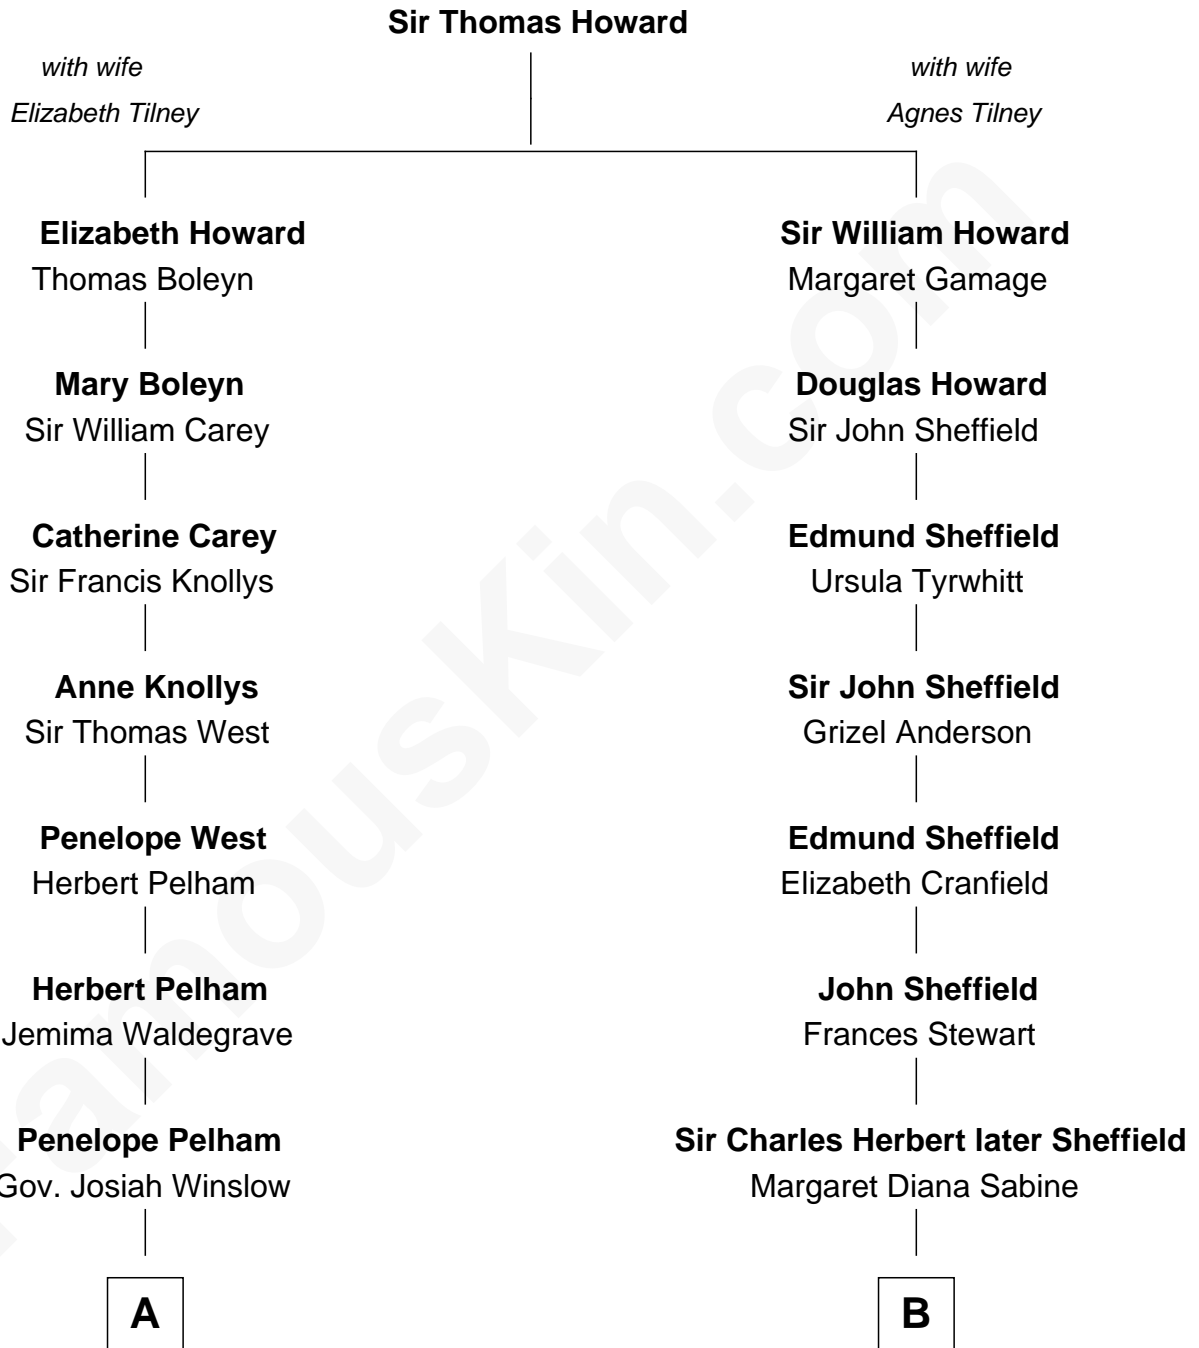

FamousKin.com

Relationship Chart of

John Cena

Movie Actor and WWE Pro Wrestler

14th cousin 3 times removed of

Cara Delevingne

Fashion Model and Movie Actress

John Cena photo by [Edward Joseph Hersom II](#)

Cara Delevingne photo by [Gage Skidmore](#) [\(CC BY-SA 2.0\)](#)