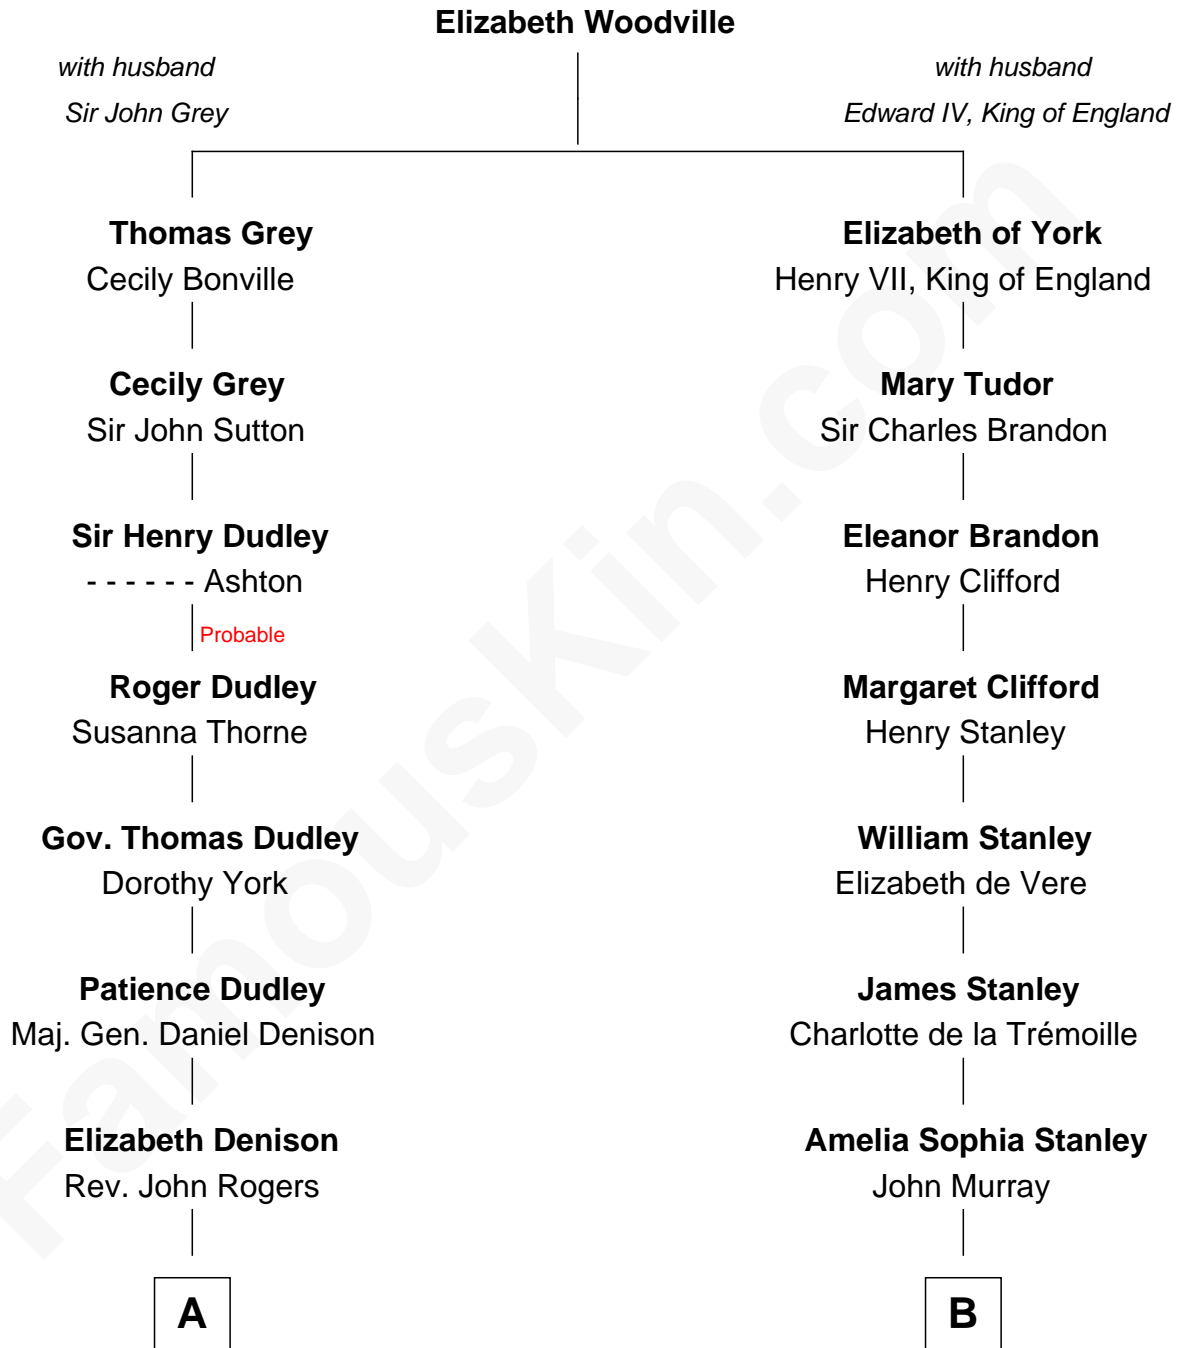

FamousKin.com

Relationship Chart of

John Cena

Movie Actor and WWE Pro Wrestler

17th cousin 1 time removed of

Cara Delevingne

Fashion Model and Movie Actress

C

Pandora Anne Stevens
Charles Hamar Delevingne

Cara Delevingne
Model and Actress

FamousKin.com