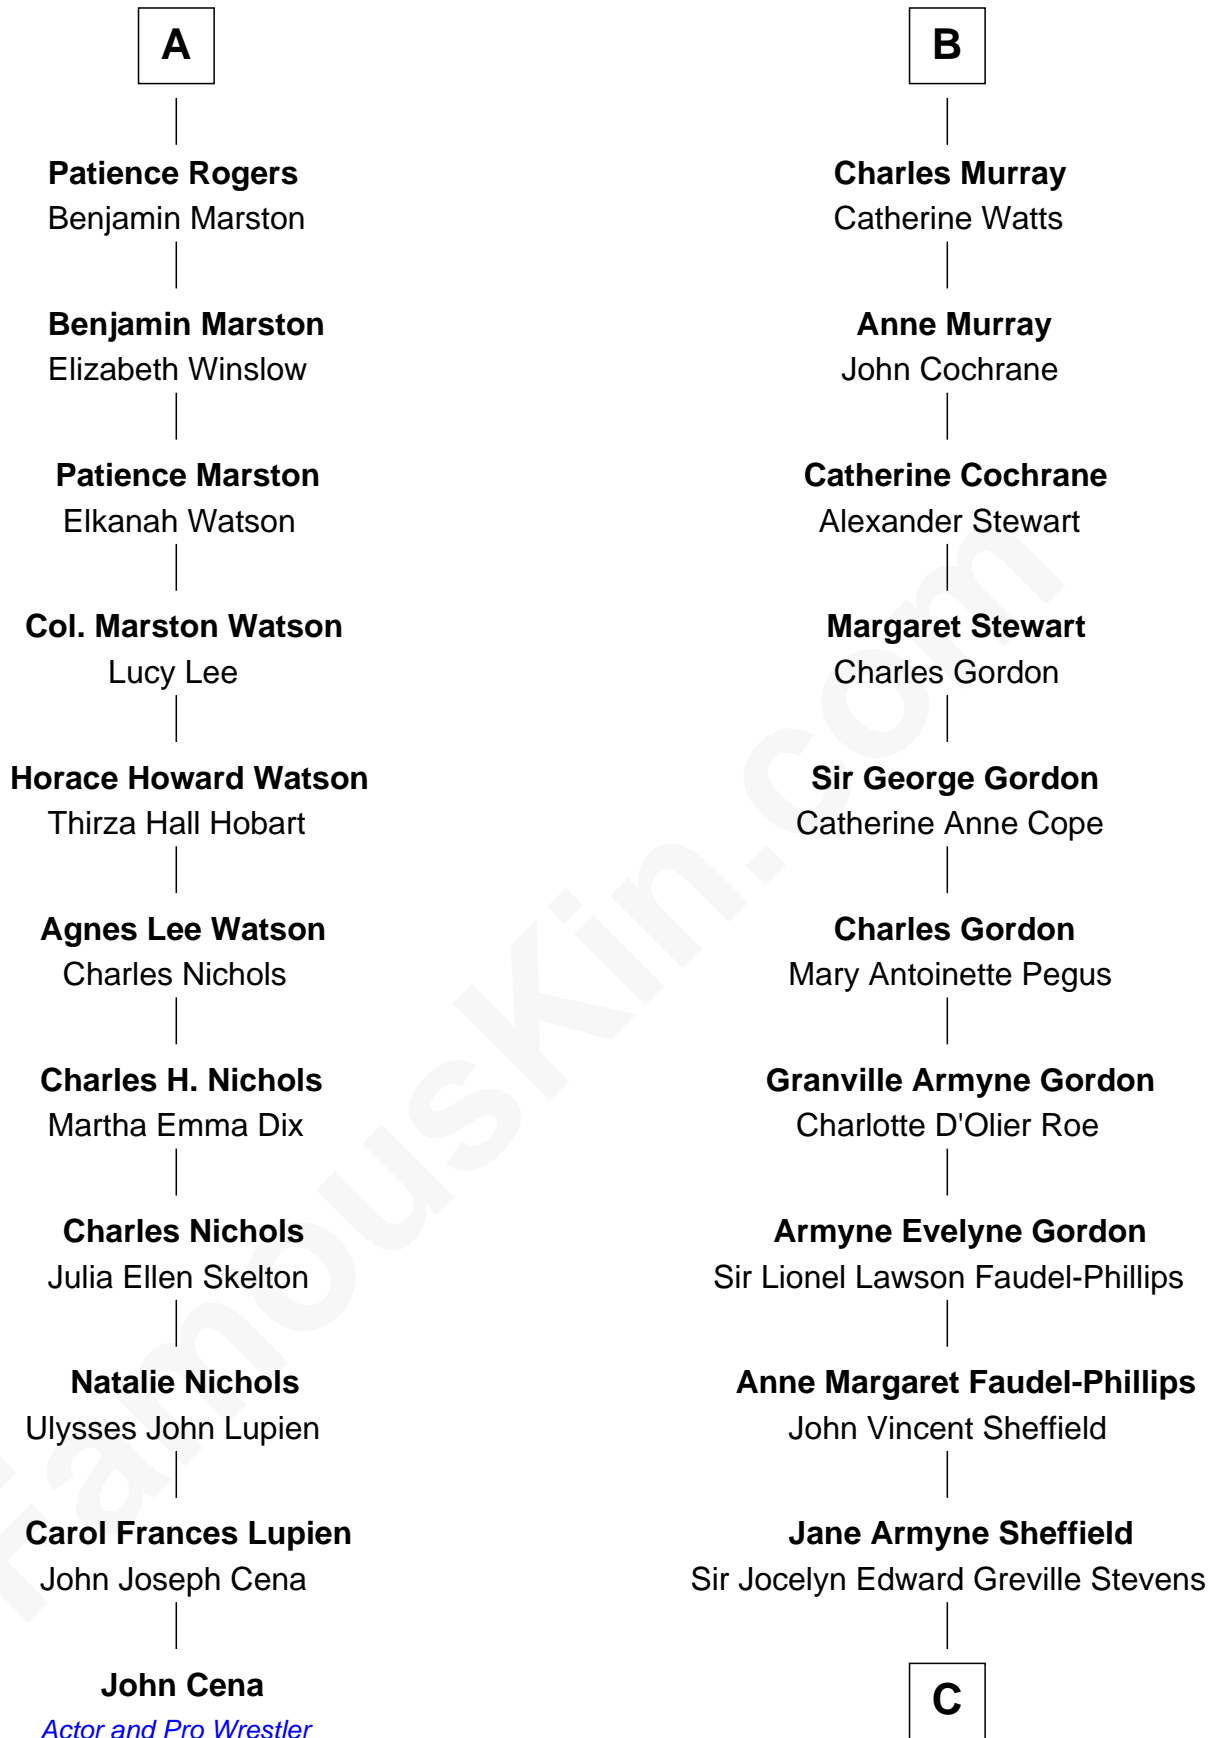

FamousKin.com

Relationship Chart of

John Cena

Movie Actor and WWE Pro Wrestler

17th cousin 1 time removed of

Cara Delevingne

Fashion Model and Movie Actress

C

Pandora Anne Stevens
Charles Hamar Delevingne

Cara Delevingne
Model and Actress

FamousKin.com