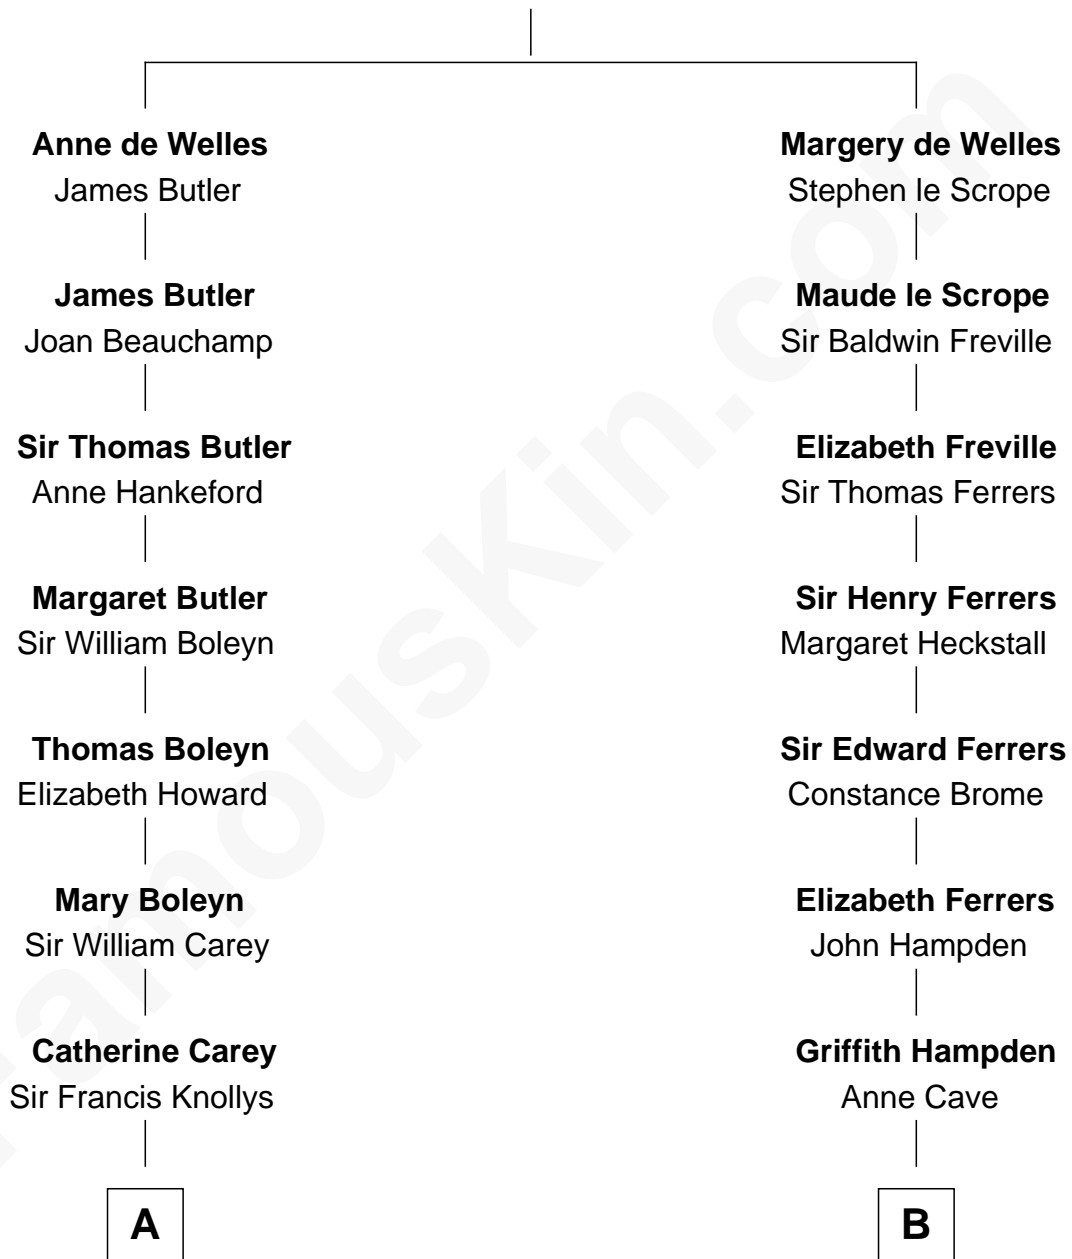

## Relationship Chart of

**John Cena**

*Movie Actor and WWE Pro Wrestler*

21st cousin of

**Cara Delevingne**

*Fashion Model and Movie Actress*

**John de Welles**

Maud de Roos

**C**

**Charles H. Nichols**

Martha Emma Dix

**Charles Nichols**

Julia Ellen Skelton

**Natalie Nichols**

Ulysses John Lupien

**Carol Frances Lupien**