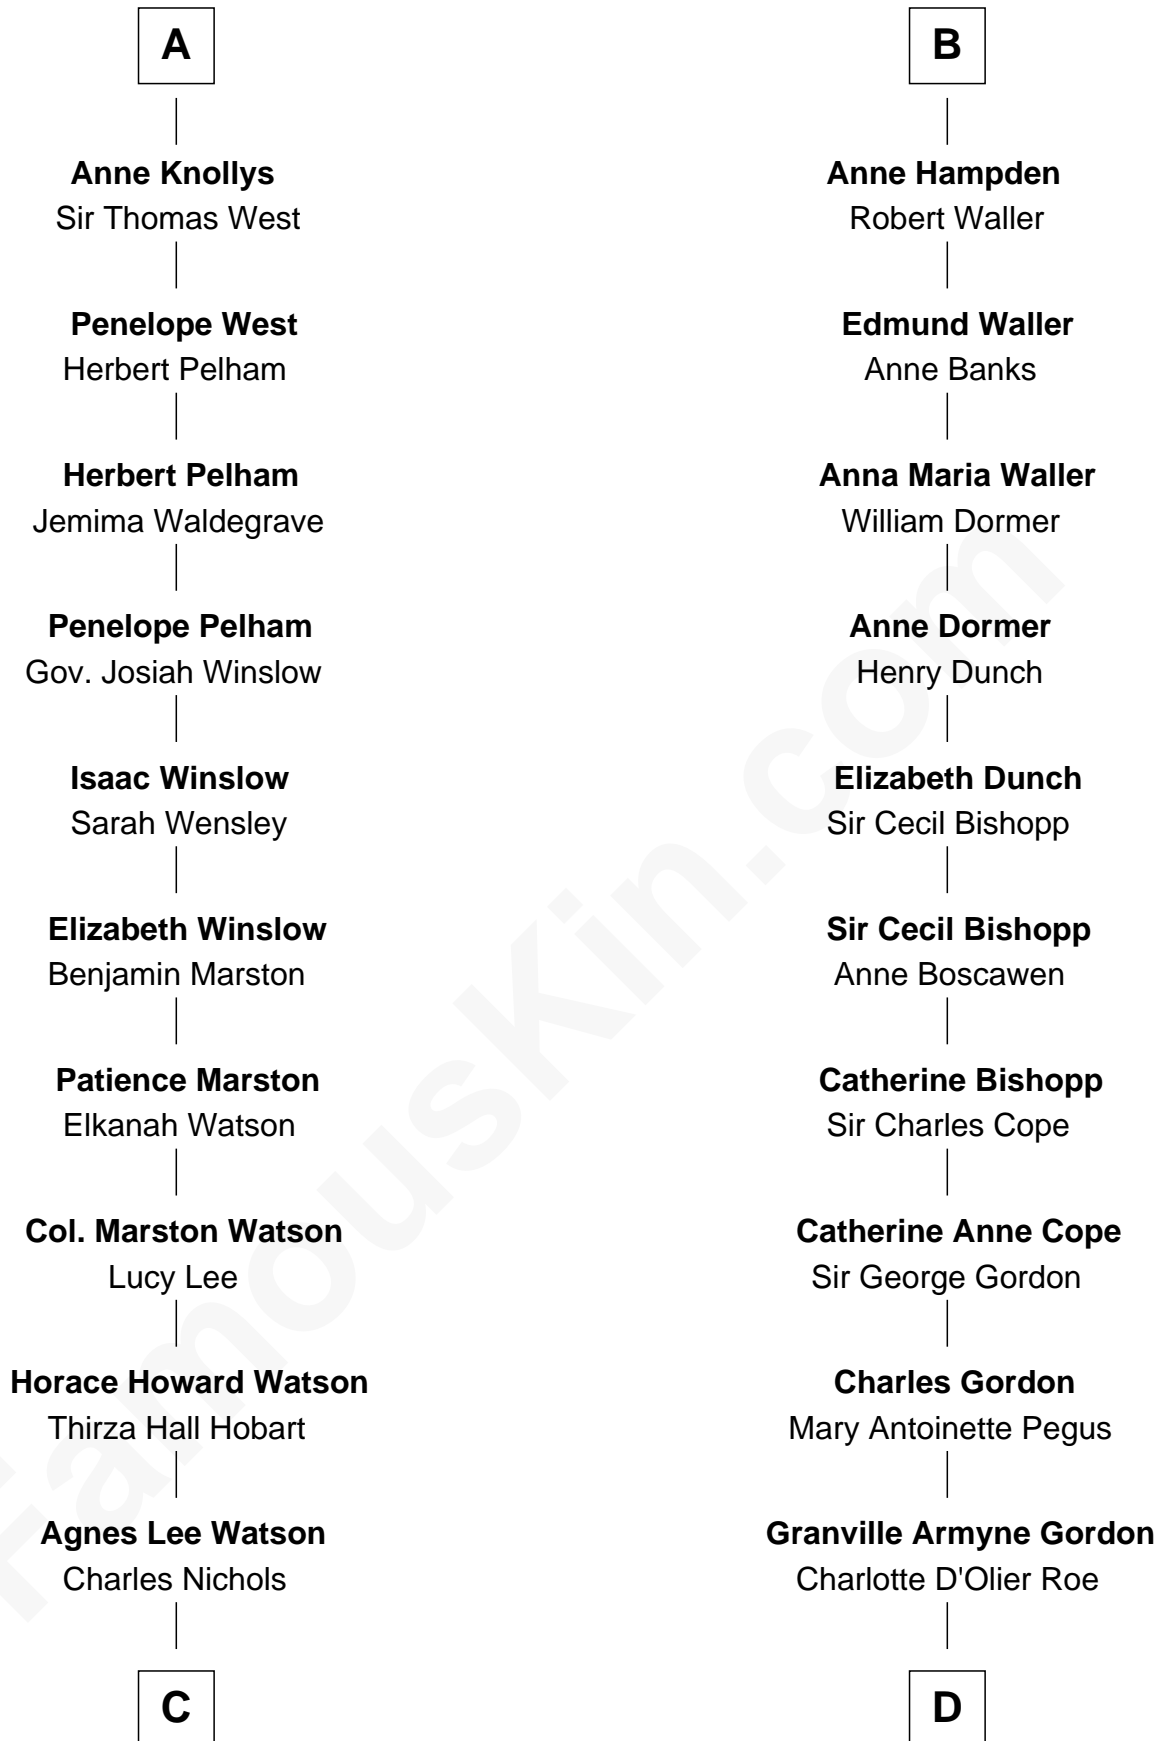

## Relationship Chart of

**John Cena**

*Movie Actor and WWE Pro Wrestler*

21st cousin of

**Cara Delevingne**

*Fashion Model and Movie Actress*

**John de Welles**

Maud de Roos

**C**

**Charles H. Nichols**

Martha Emma Dix

**Charles Nichols**

Julia Ellen Skelton

**Natalie Nichols**

Ulysses John Lupien

**Carol Frances Lupien**