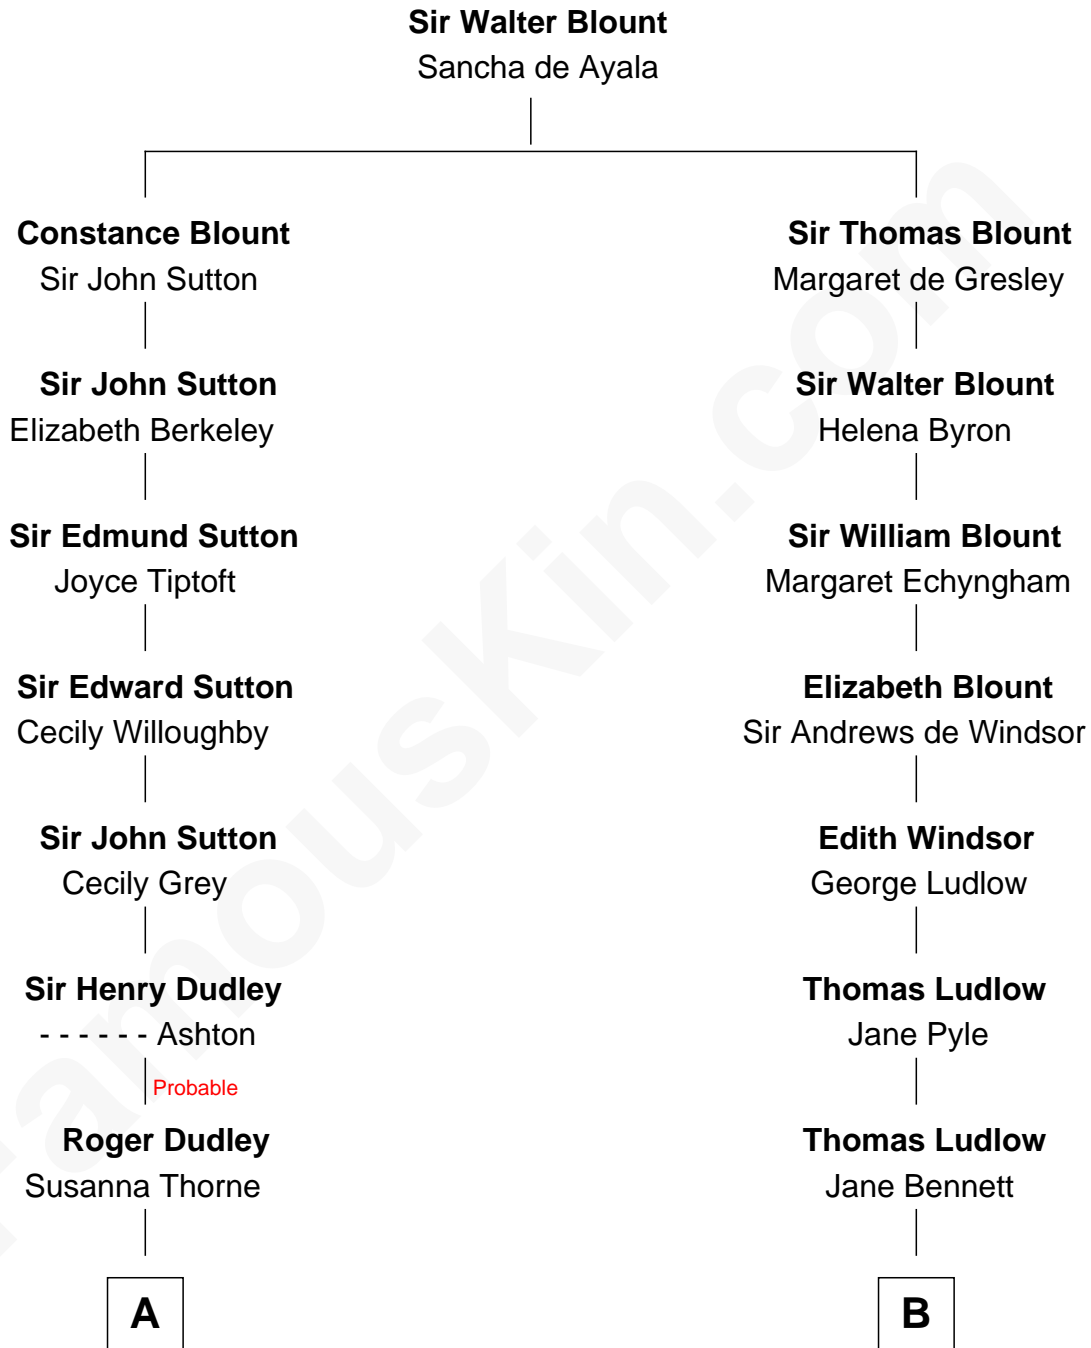

## Relationship Chart of

### John Cena

Movie Actor and WWE Pro Wrestler

15th cousin 5 times removed of

### Eleanor Roosevelt

First Lady of President Franklin D. Roosevelt

**C**

—  
**Charles Nichols**  
Julia Ellen Skelton

—  
**Natalie Nichols**  
Ulysses John Lupien

—  
**Carol Frances Lupien**  
John Joseph Cena