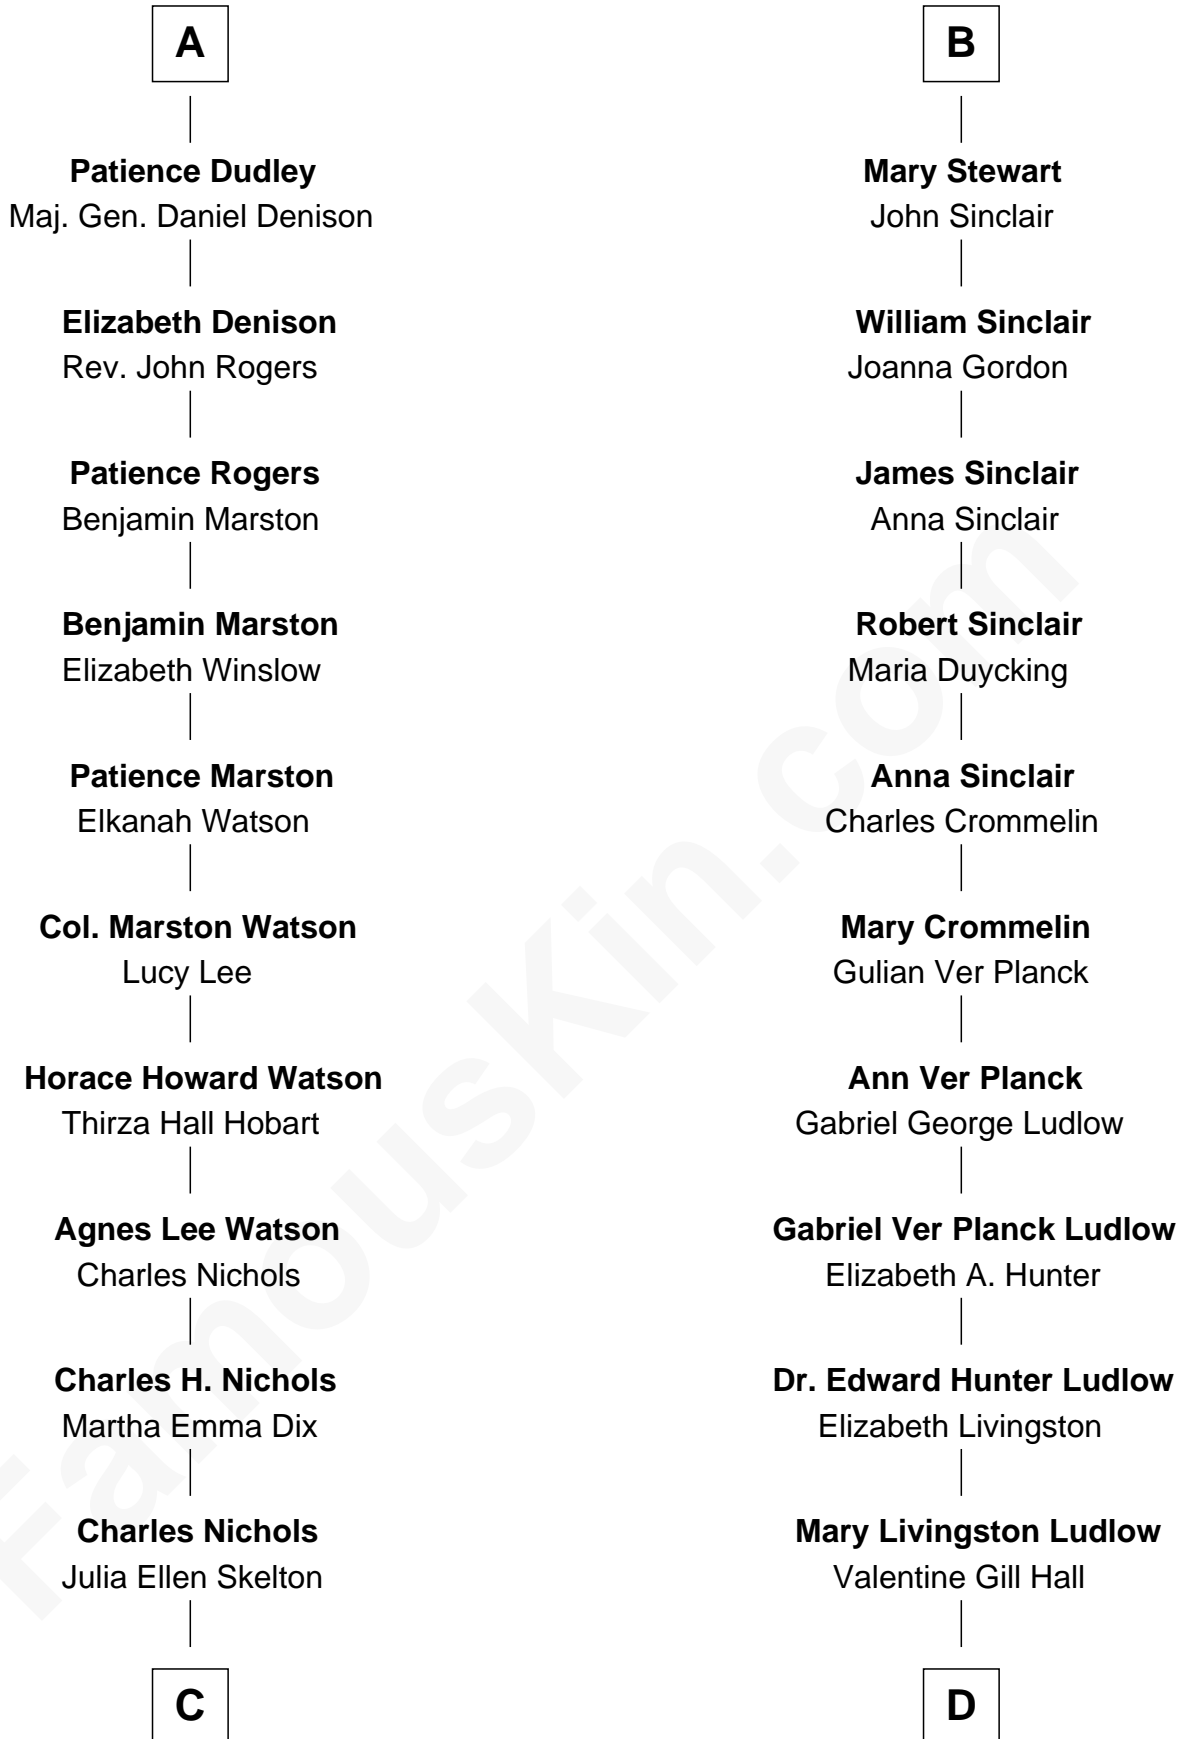

FamousKin.com

Relationship Chart of

John Cena

Movie Actor and WWE Pro Wrestler

18th cousin 1 time removed of

Eleanor Roosevelt

First Lady of President Franklin D. Roosevelt

C

Natalie Nichols
Ulysses John Lupien

Carol Frances Lupien
John Joseph Cena

John Cena
Actor and Pro Wrestler

D

Anna Rebecca Hall
Elliott Roosevelt

Eleanor Roosevelt
First Lady of Franklin Roosevelt

FamousKin.com