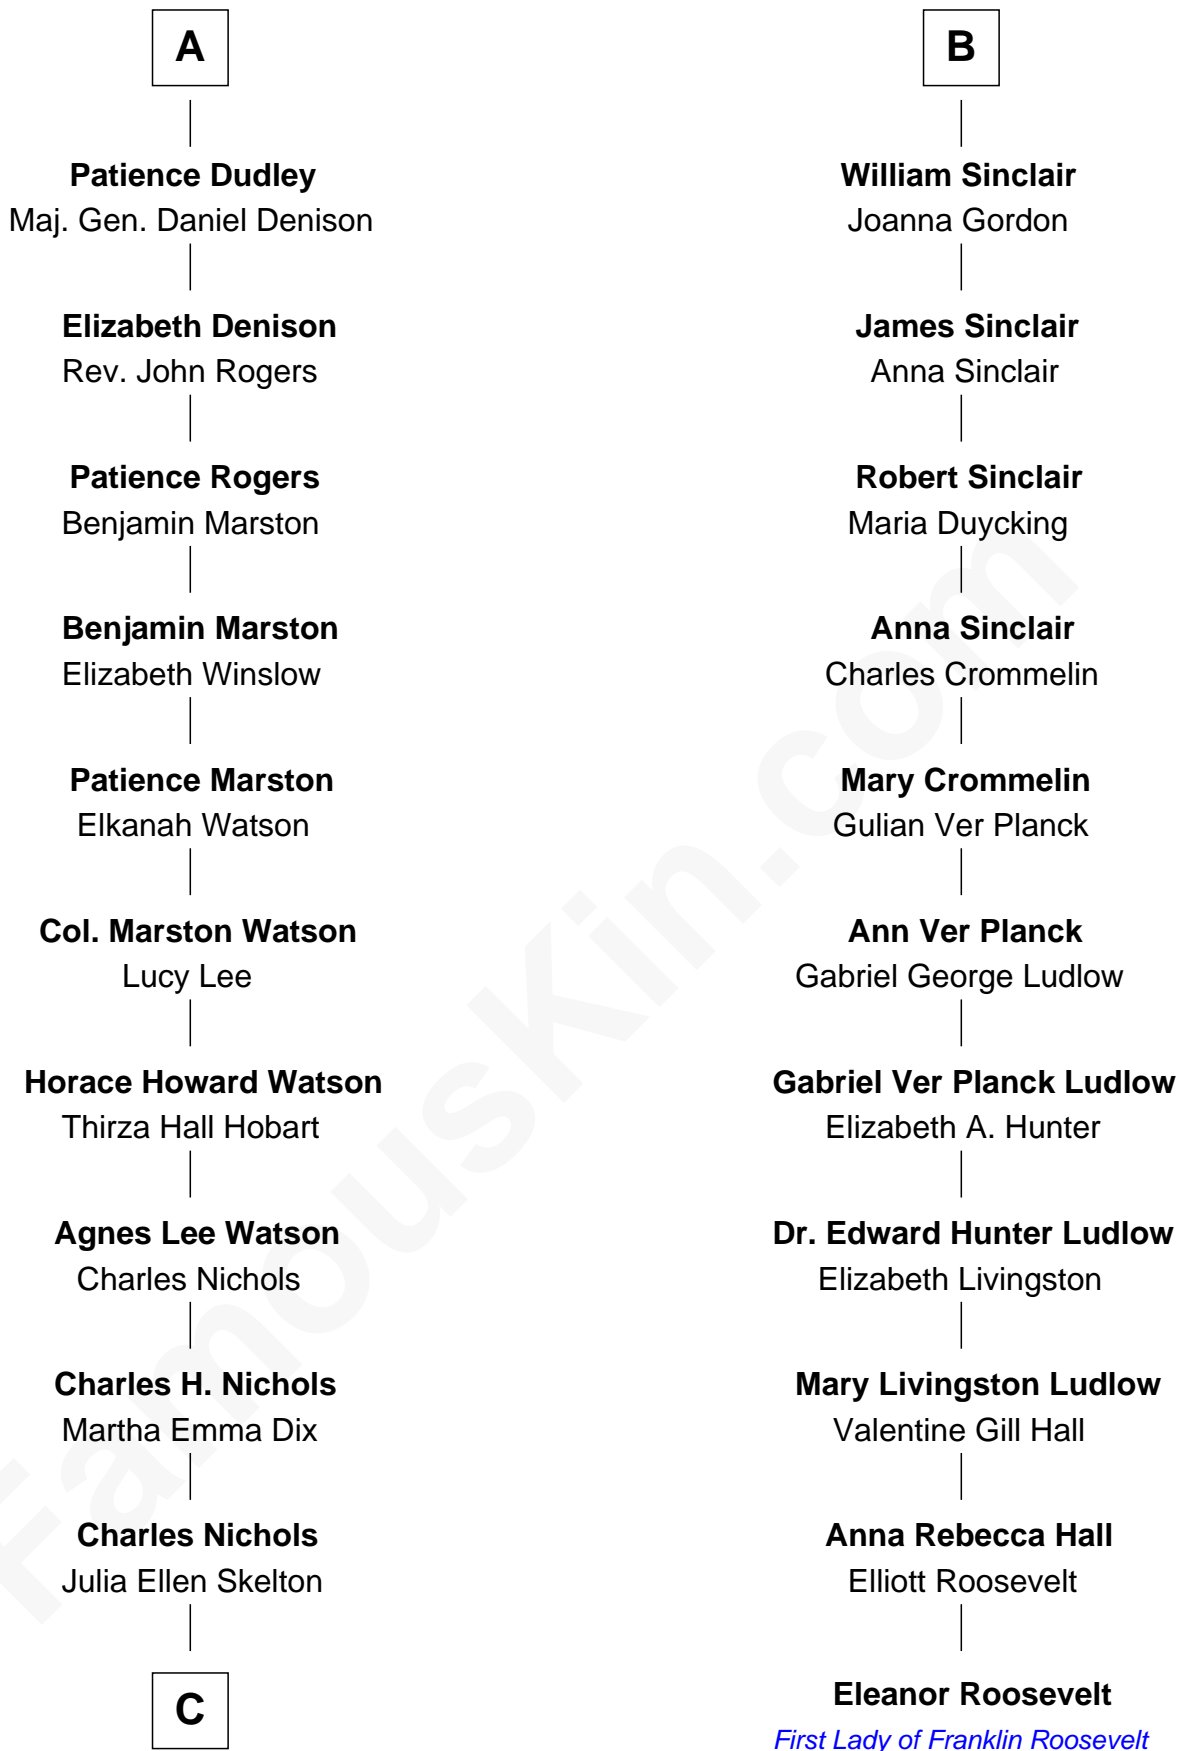

FamousKin.com

Relationship Chart of

John Cena

Movie Actor and WWE Pro Wrestler

17th cousin 2 times removed of

Eleanor Roosevelt

First Lady of President Franklin D. Roosevelt

C