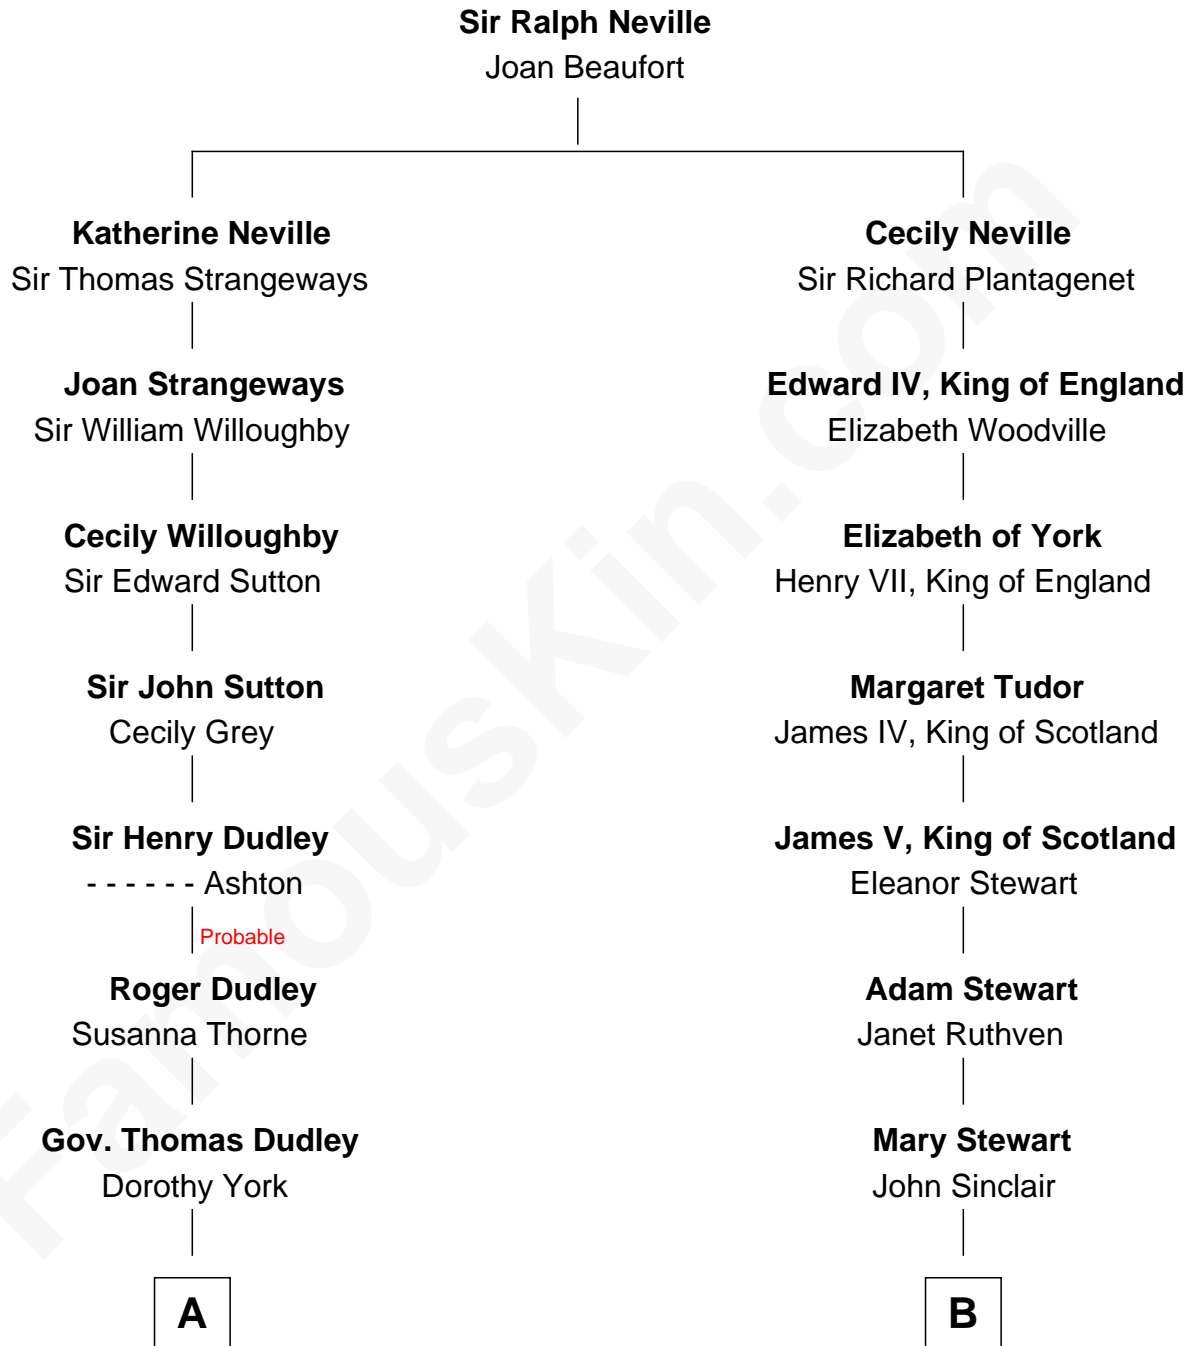

FamousKin.com

Relationship Chart of

John Cena

Movie Actor and WWE Pro Wrestler

17th cousin 2 times removed of

Eleanor Roosevelt

First Lady of President Franklin D. Roosevelt

C