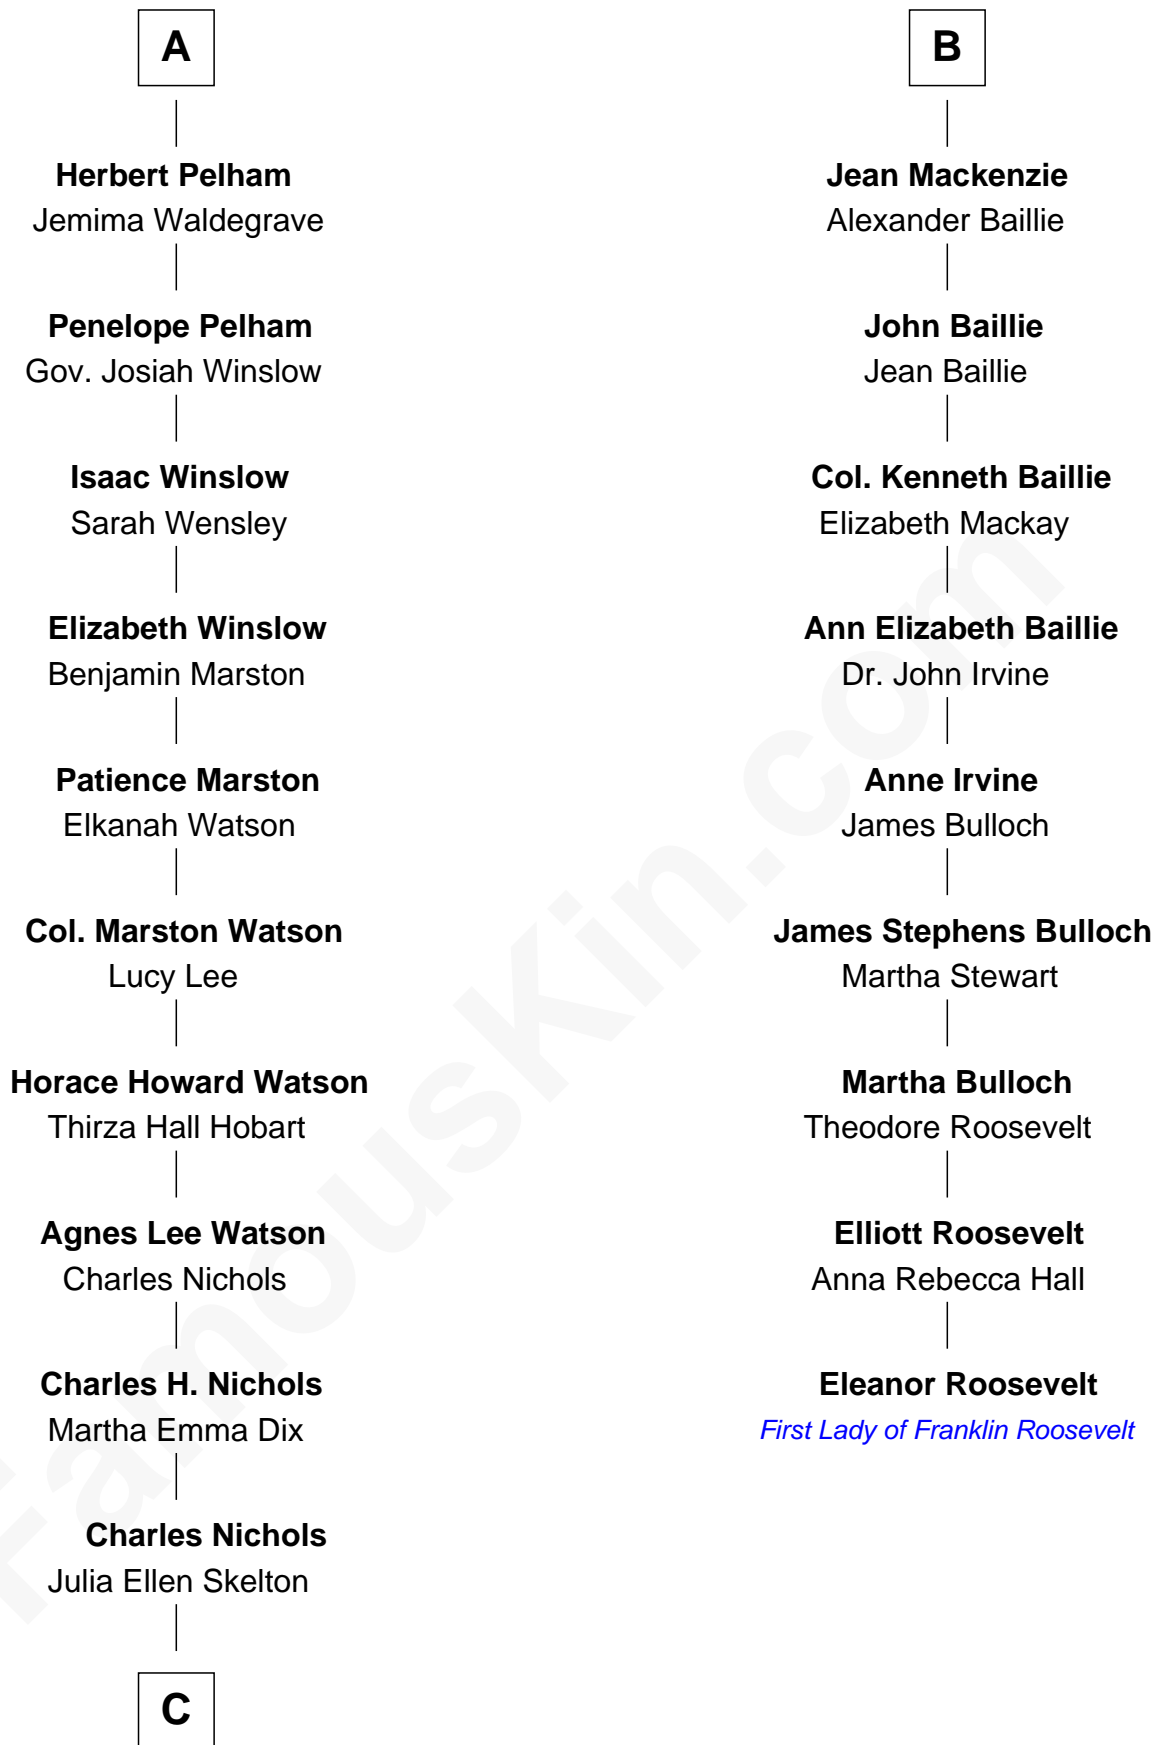

FamousKin.com

Relationship Chart of

John Cena

Movie Actor and WWE Pro Wrestler

15th cousin 4 times removed of

Eleanor Roosevelt

First Lady of President Franklin D. Roosevelt

C