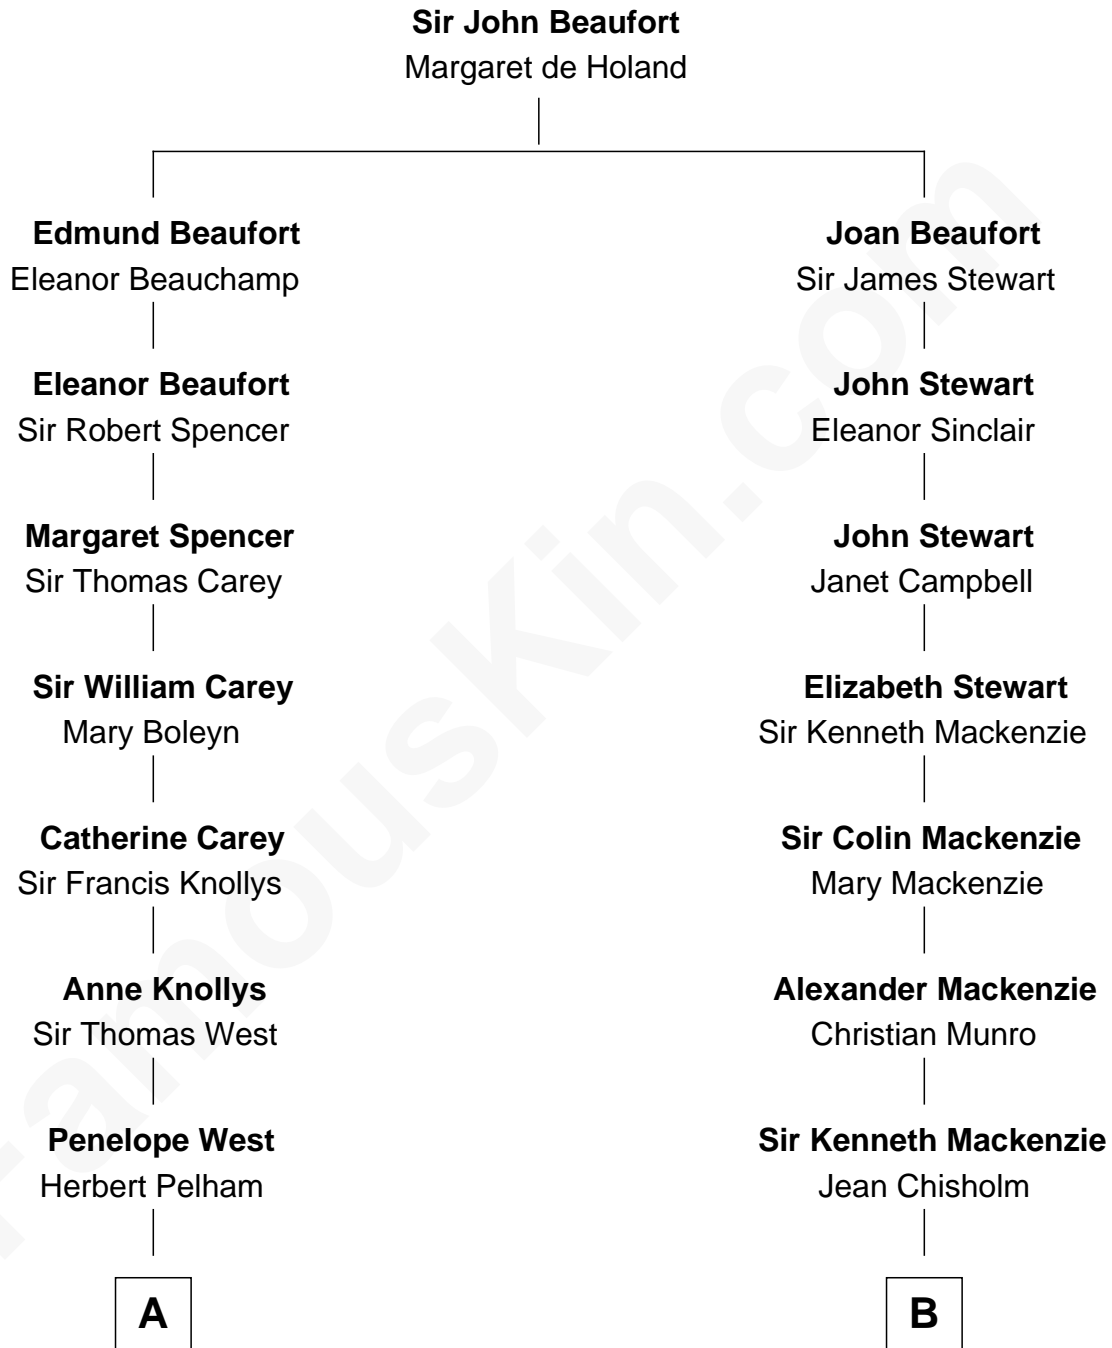

FamousKin.com

Relationship Chart of

John Cena

Movie Actor and WWE Pro Wrestler

15th cousin 4 times removed of

Eleanor Roosevelt

First Lady of President Franklin D. Roosevelt

C

Natalie Nichols
Ulysses John Lupien

Carol Frances Lupien
John Joseph Cena

John Cena
Actor and Pro Wrestler

FamousKin.com