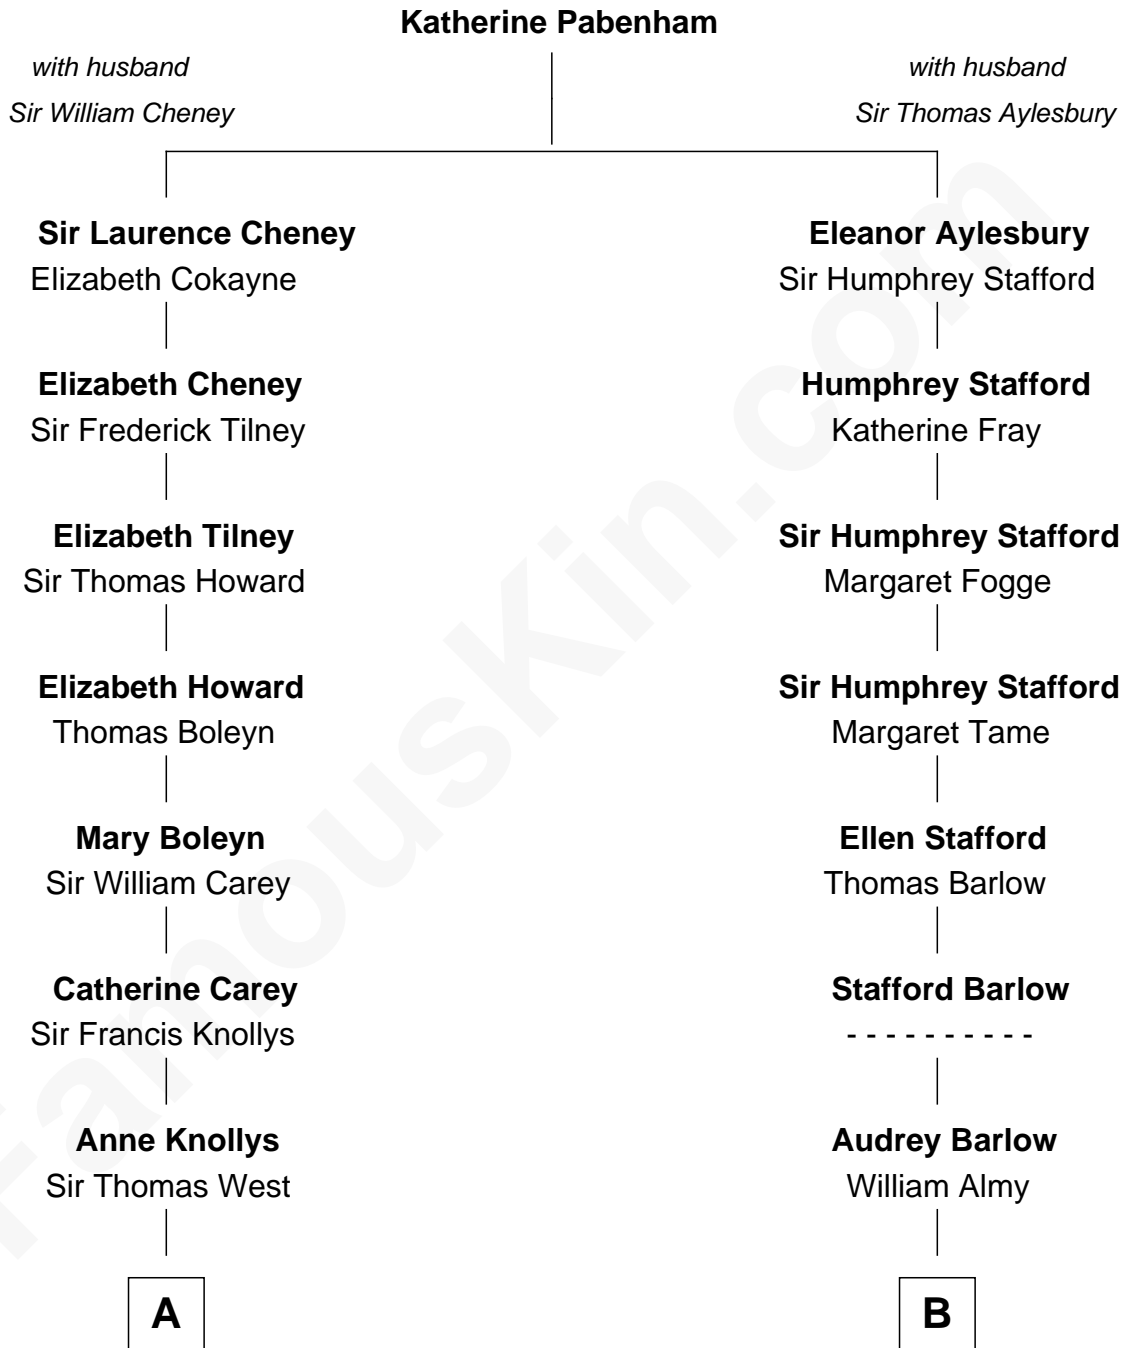

FamousKin.com

Relationship Chart of

John Cena

Movie Actor and WWE Pro Wrestler

15th cousin 5 times removed of

Alice (Lee) Roosevelt

First Wife of President Theodore Roosevelt

C

—
Charles Nichols
Julia Ellen Skelton

—
Natalie Nichols
Ulysses John Lupien

—
Carol Frances Lupien
John Joseph Cena

—
John Cena
Actor and Pro Wrestler

FamousKin.com