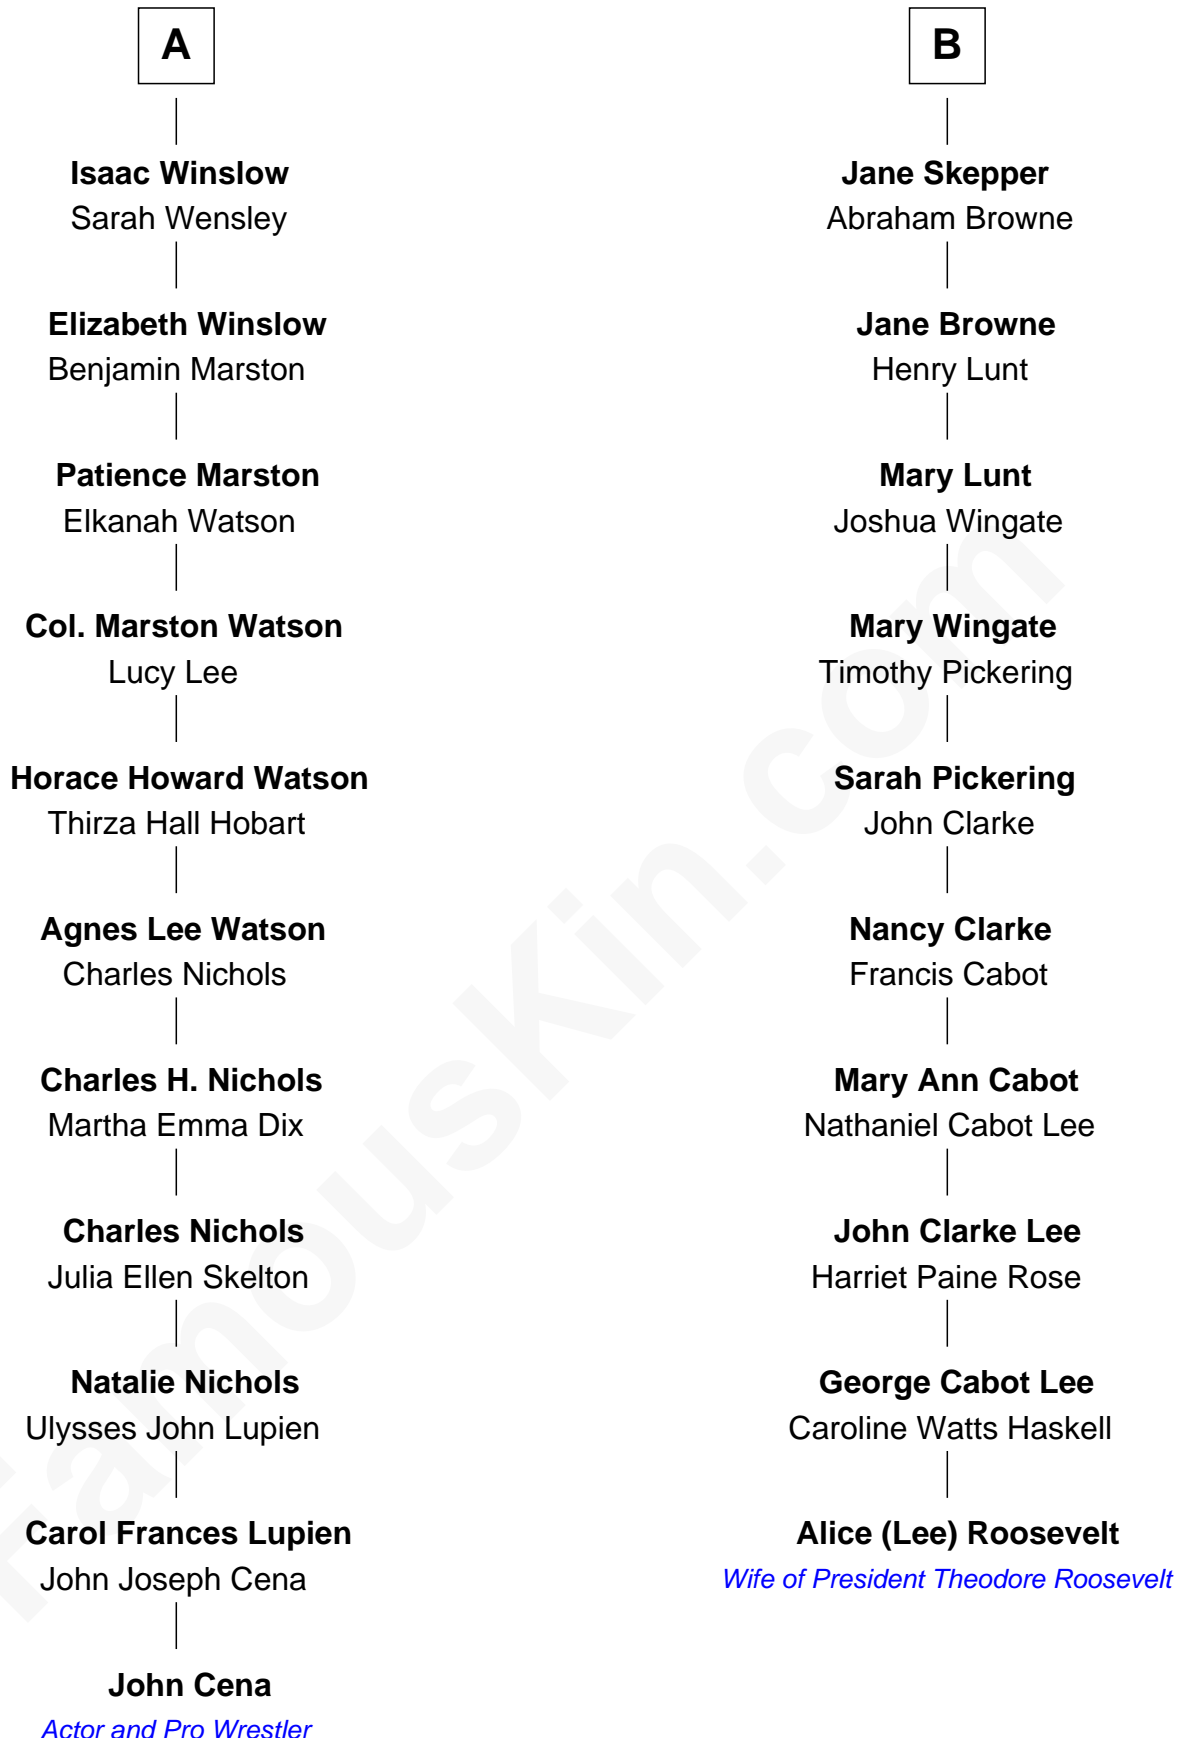

FamousKin.com

Relationship Chart of

John Cena

Movie Actor and WWE Pro Wrestler

16th cousin 1 time removed of

Alice (Lee) Roosevelt

First Wife of President Theodore Roosevelt

Sir Roger Wentworth

Margery Despencer

John Cena photo by [Edward Joseph Hersom II](#)