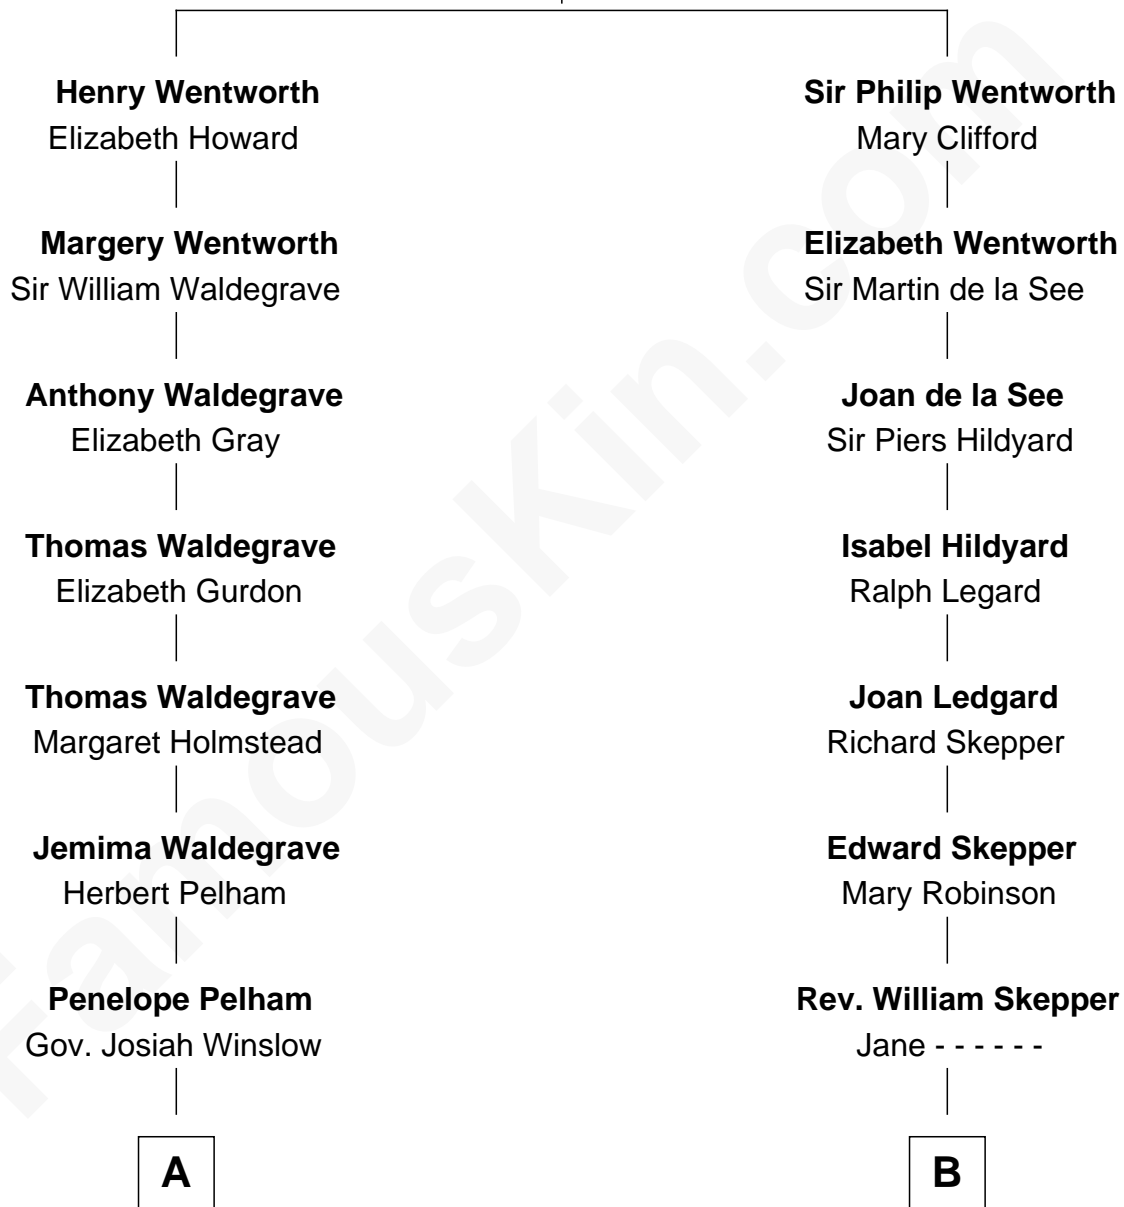

FamousKin.com

Relationship Chart of

John Cena

Movie Actor and WWE Pro Wrestler

16th cousin 1 time removed of

Alice (Lee) Roosevelt

First Wife of President Theodore Roosevelt

Sir Roger Wentworth

Margery Despencer

John Cena photo by [Edward Joseph Hersom II](#)