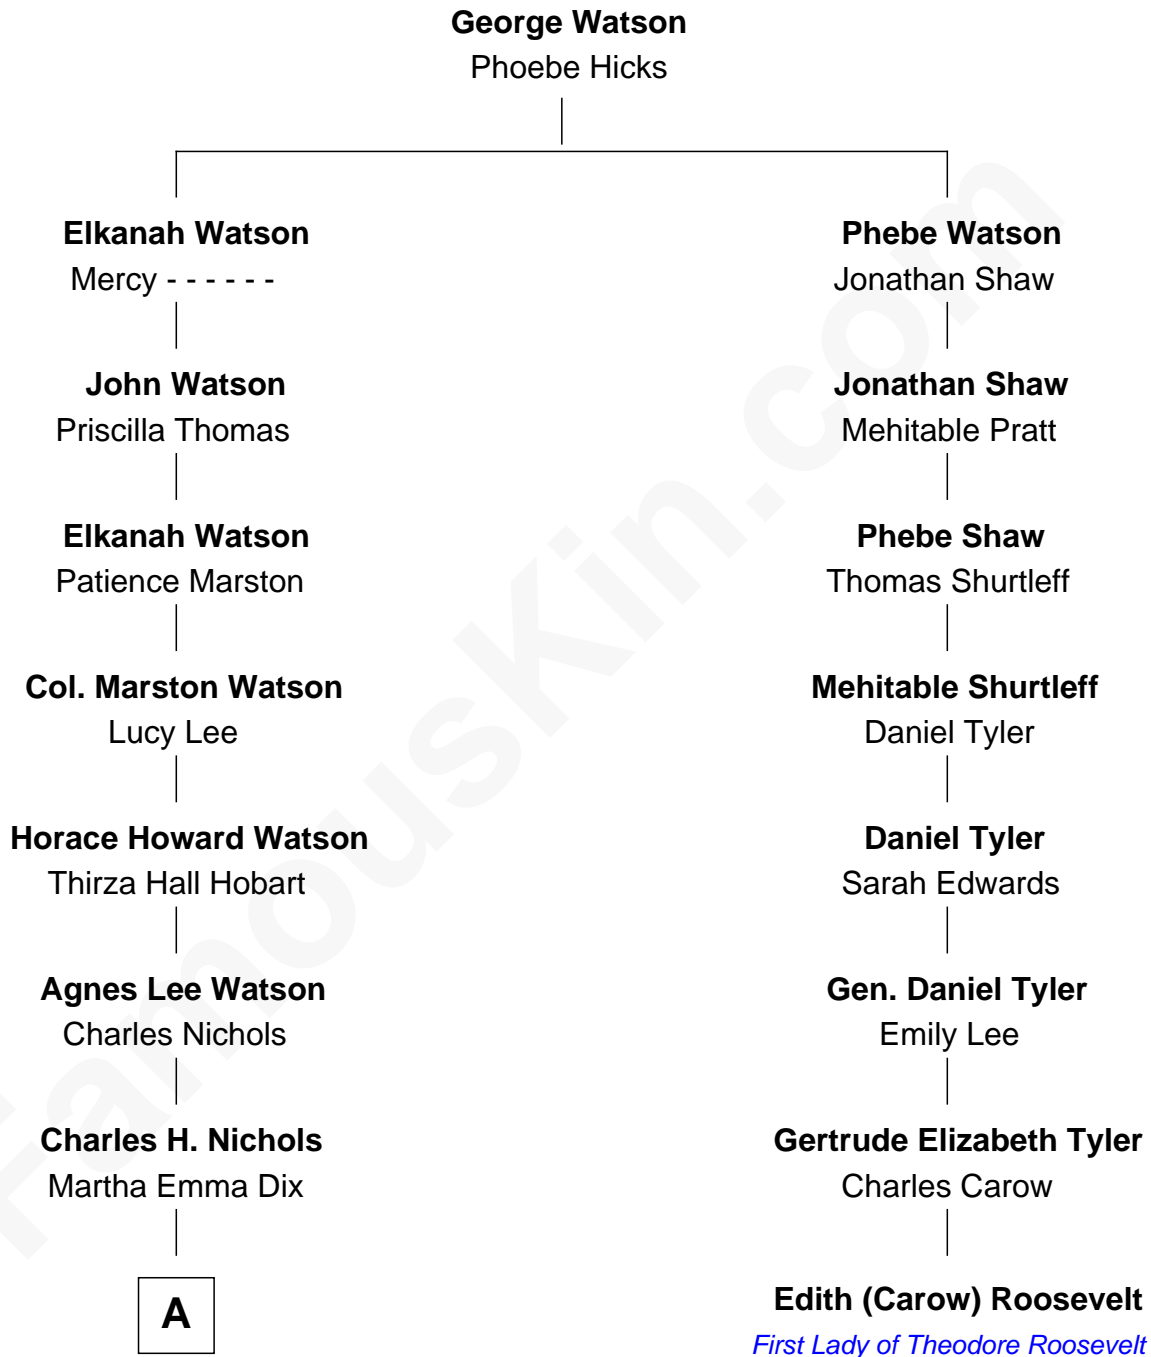

FamousKin.com

Relationship Chart of

John Cena

Movie Actor and WWE Pro Wrestler

7th cousin 3 times removed of

Edith (Carow) Roosevelt

First Lady of President Theodore Roosevelt

A

—
Charles Nichols
Julia Ellen Skelton

—
Natalie Nichols
Ulysses John Lupien

—
Carol Frances Lupien
John Joseph Cena

—
John Cena
Actor and Pro Wrestler

FamousKin.com