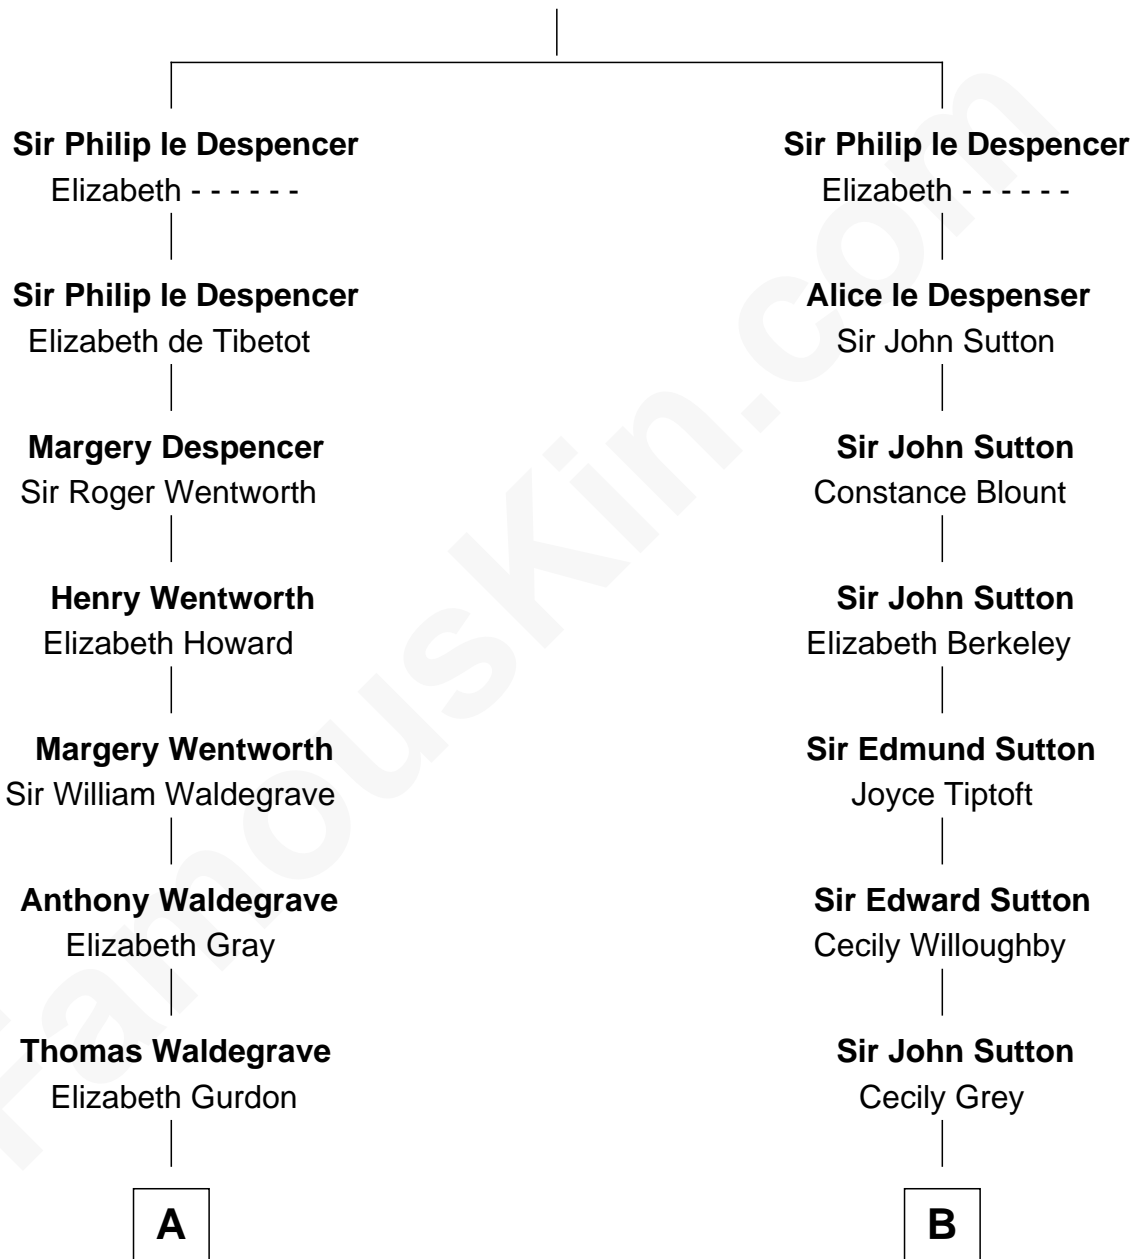

## Relationship Chart of

### John Cena

*Movie Actor and WWE Pro Wrestler*

20th cousin 1 time removed of

**James Taylor**  
*Singer-Songwriter*

**Sir Philip le Despencer**  
Joan de Cobham

**C**

**Charles Nichols**  
Julia Ellen Skelton

**Ella Angelique Knox**  
Henry Herman Woodard

**Gertrude Arline Woodard**  
Dr. Isaac Montrose Taylor

**James Taylor**  
*Singer-Songwriter*