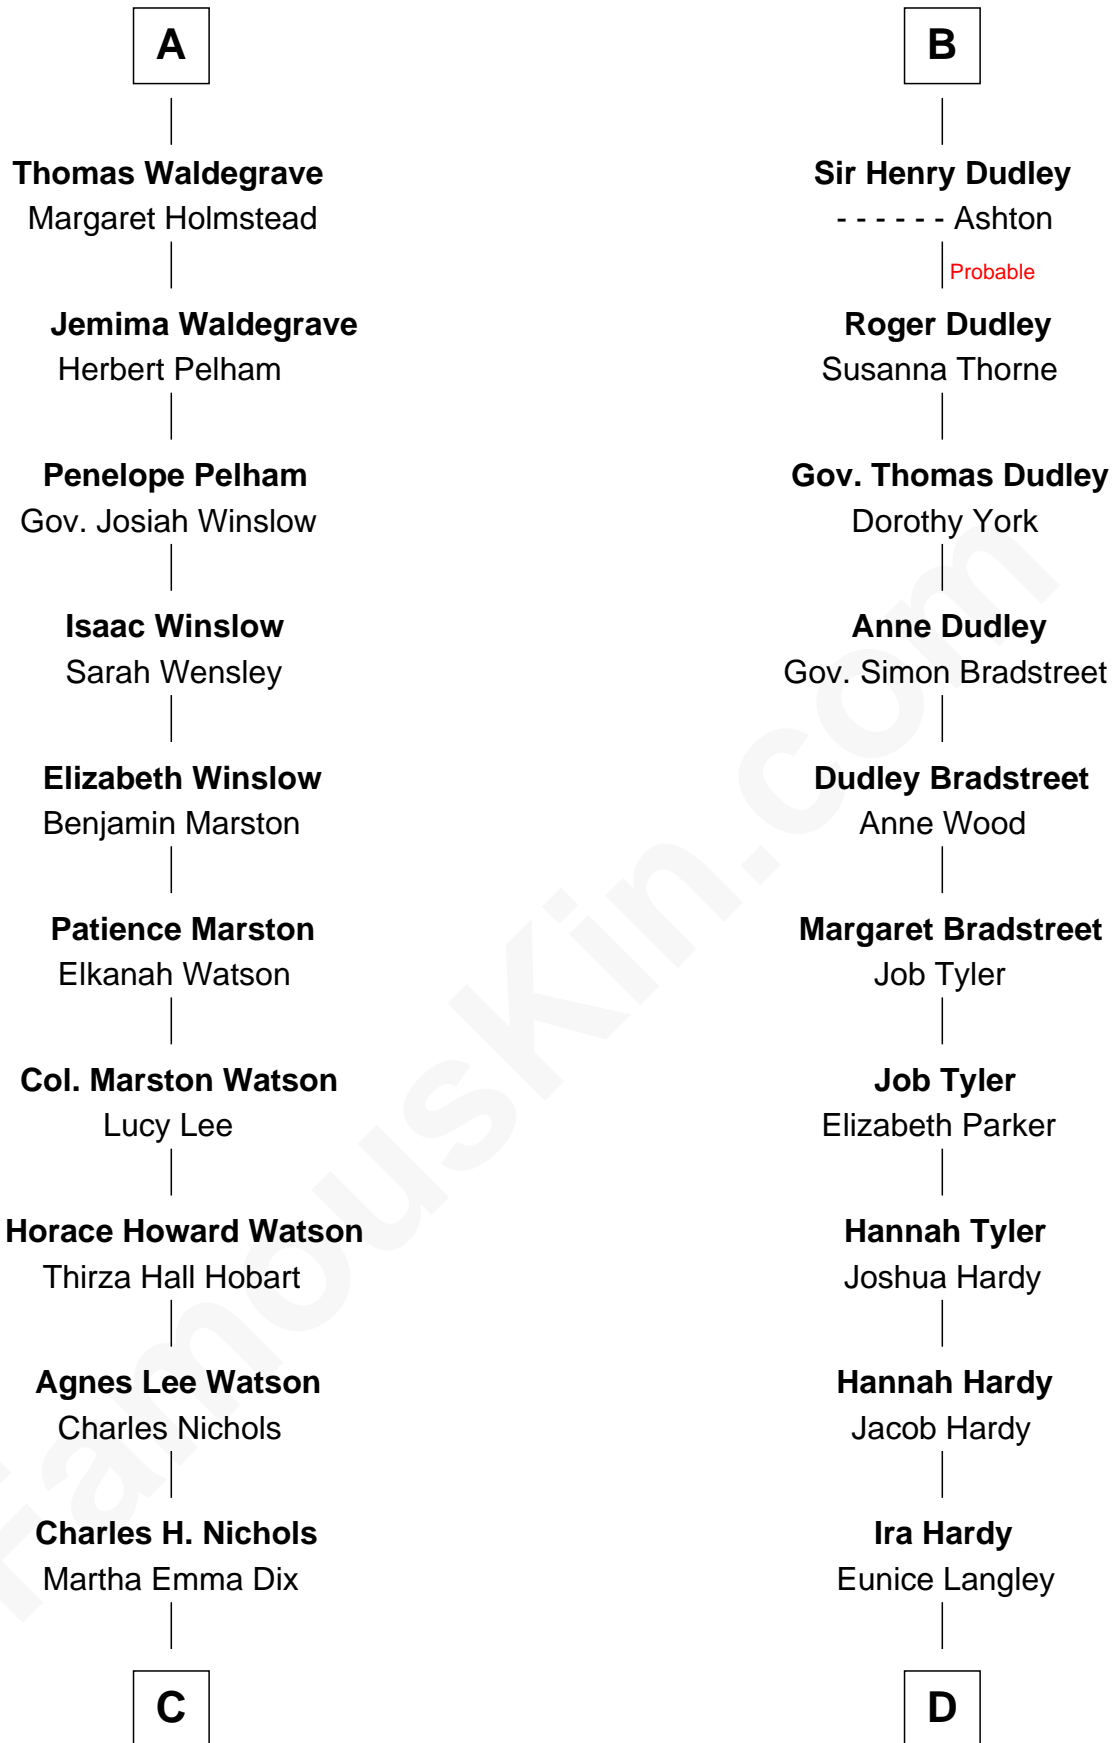

## Relationship Chart of

### John Cena

*Movie Actor and WWE Pro Wrestler*

20th cousin 1 time removed of

**James Taylor**  
*Singer-Songwriter*

**Sir Philip le Despencer**  
Joan de Cobham

**C**

**Charles Nichols**  
Julia Ellen Skelton

**Ella Angelique Knox**  
Henry Herman Woodard

**Gertrude Arline Woodard**  
Dr. Isaac Montrose Taylor

**James Taylor**  
*Singer-Songwriter*