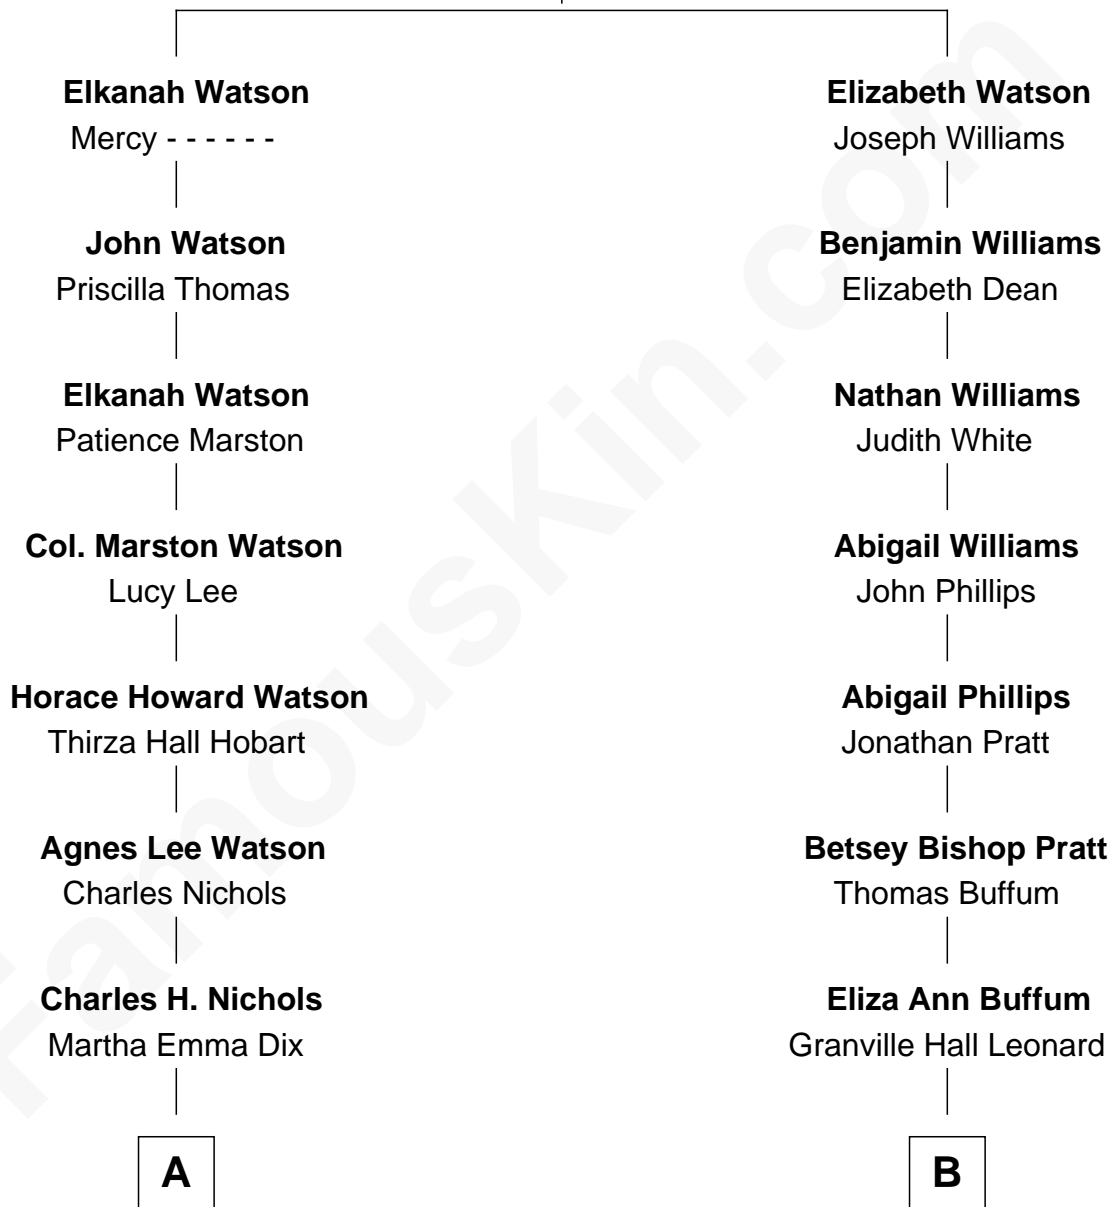

FamousKin.com Relationship Chart of

John Cena

Movie Actor and WWE Pro Wrestler

10th cousin of

James Taylor

Singer-Songwriter

George Watson

Phoebe Hicks

A

Charles Nichols
Julia Ellen Skelton

Natalie Nichols
Ulysses John Lupien

Carol Frances Lupien
John Joseph Cena

John Cena
Actor and Pro Wrestler

B

Emily Roxanna Leonard
Stanford Lyman Haynes

Theodosia Haynes
Alexander Taylor

Dr. Isaac Montrose Taylor
Gertrude Arline Woodard

James Taylor
Singer-Songwriter