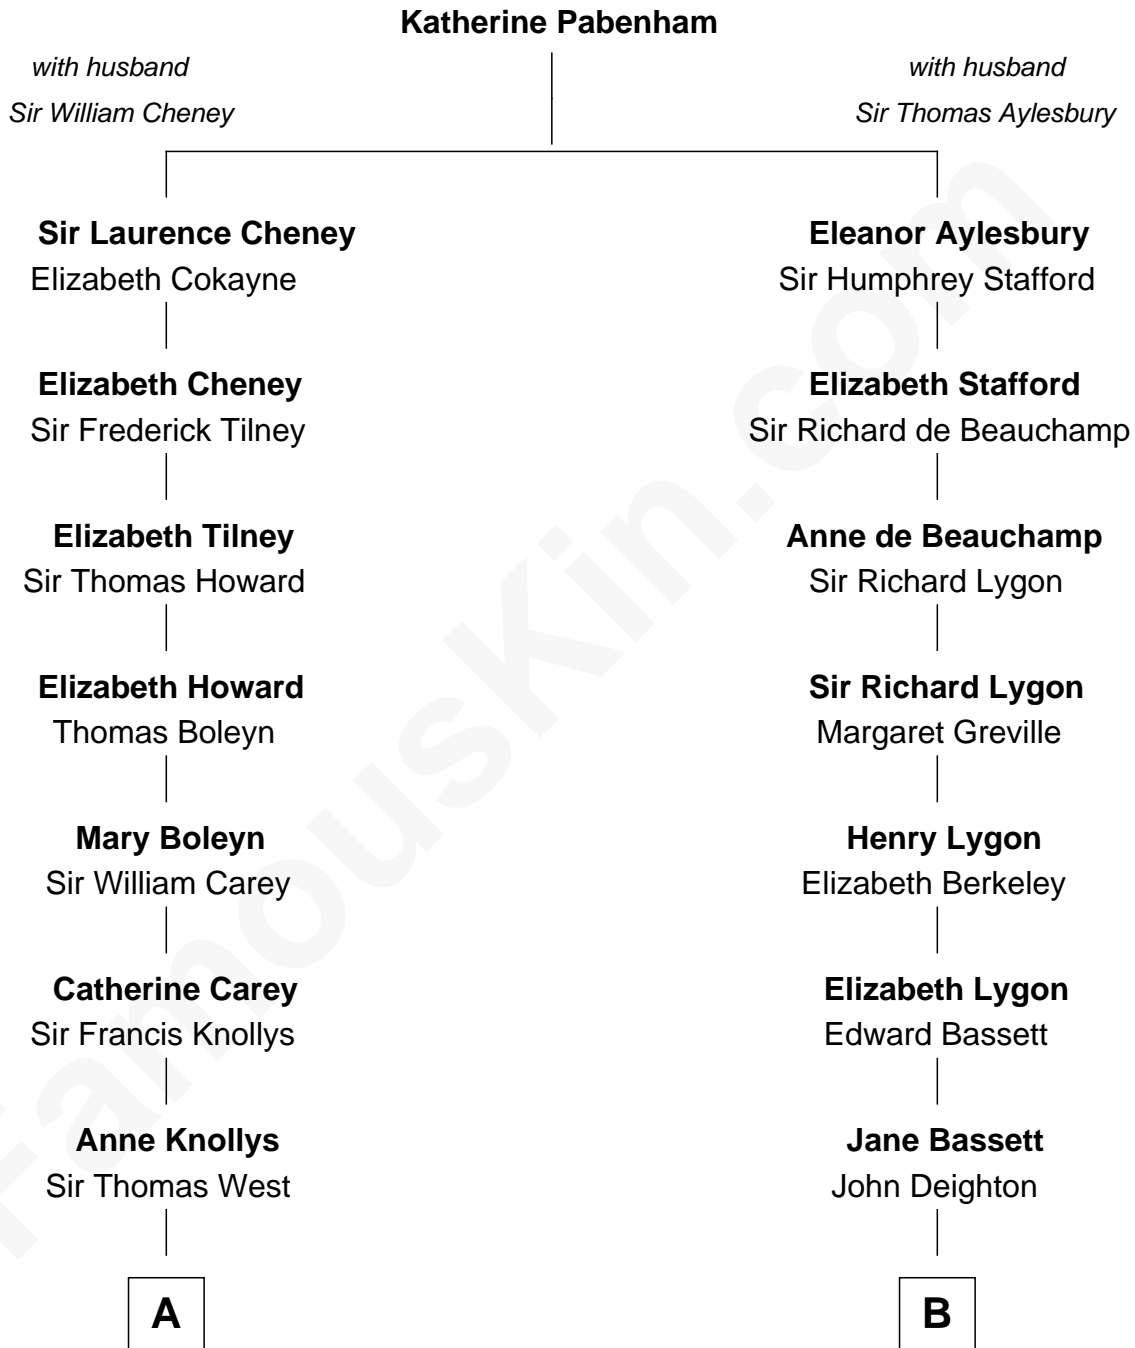

FamousKin.com

Relationship Chart of

John Cena

Movie Actor and WWE Pro Wrestler

18th cousin 2 times removed of

James Taylor
Singer-Songwriter

C

Charles Nichols
Julia Ellen Skelton

Natalie Nichols
Ulysses John Lupien

Carol Frances Lupien
John Joseph Cena

John Cena
Actor and Pro Wrestler

D

Dr. Isaac Montrose Taylor
Gertrude Arline Woodard

James Taylor
Singer-Songwriter