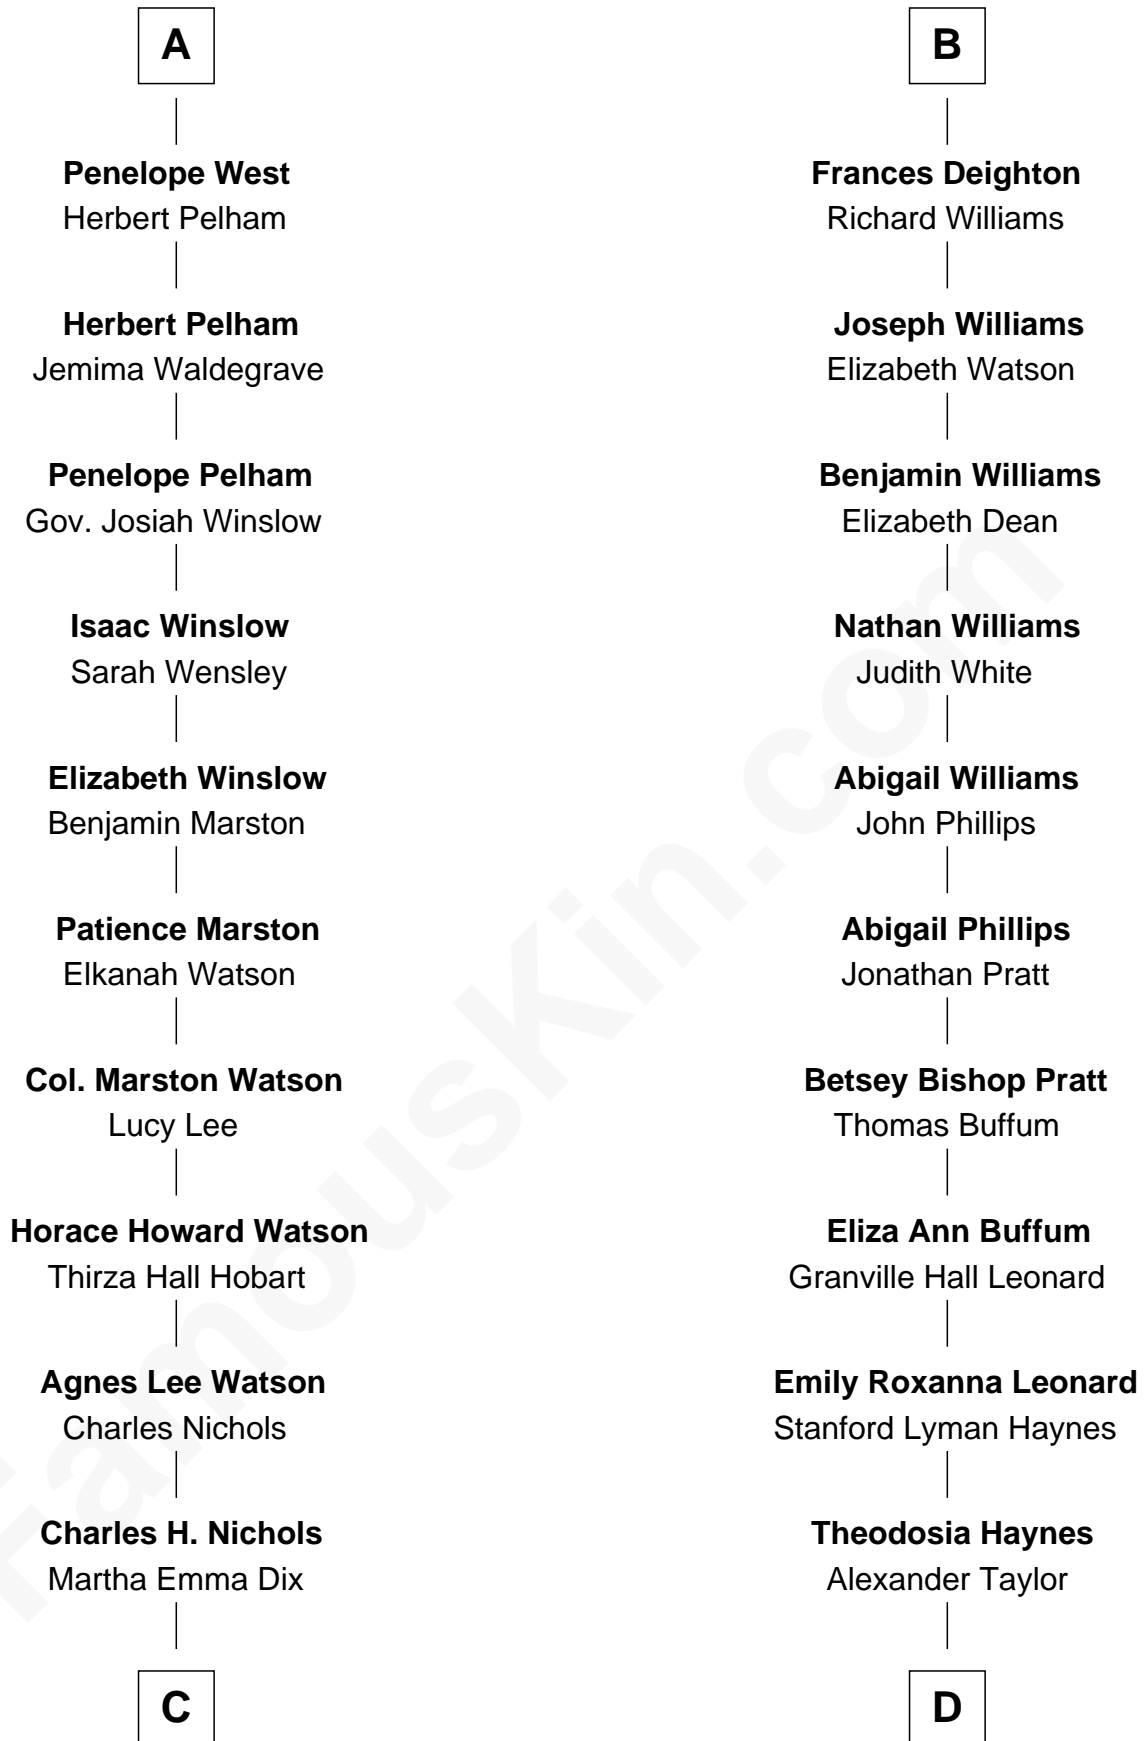

FamousKin.com

Relationship Chart of

John Cena

Movie Actor and WWE Pro Wrestler

18th cousin 2 times removed of

James Taylor
Singer-Songwriter

C

Charles Nichols
Julia Ellen Skelton

Natalie Nichols
Ulysses John Lupien

Carol Frances Lupien
John Joseph Cena

John Cena
Actor and Pro Wrestler

D

Dr. Isaac Montrose Taylor
Gertrude Arline Woodard

James Taylor
Singer-Songwriter