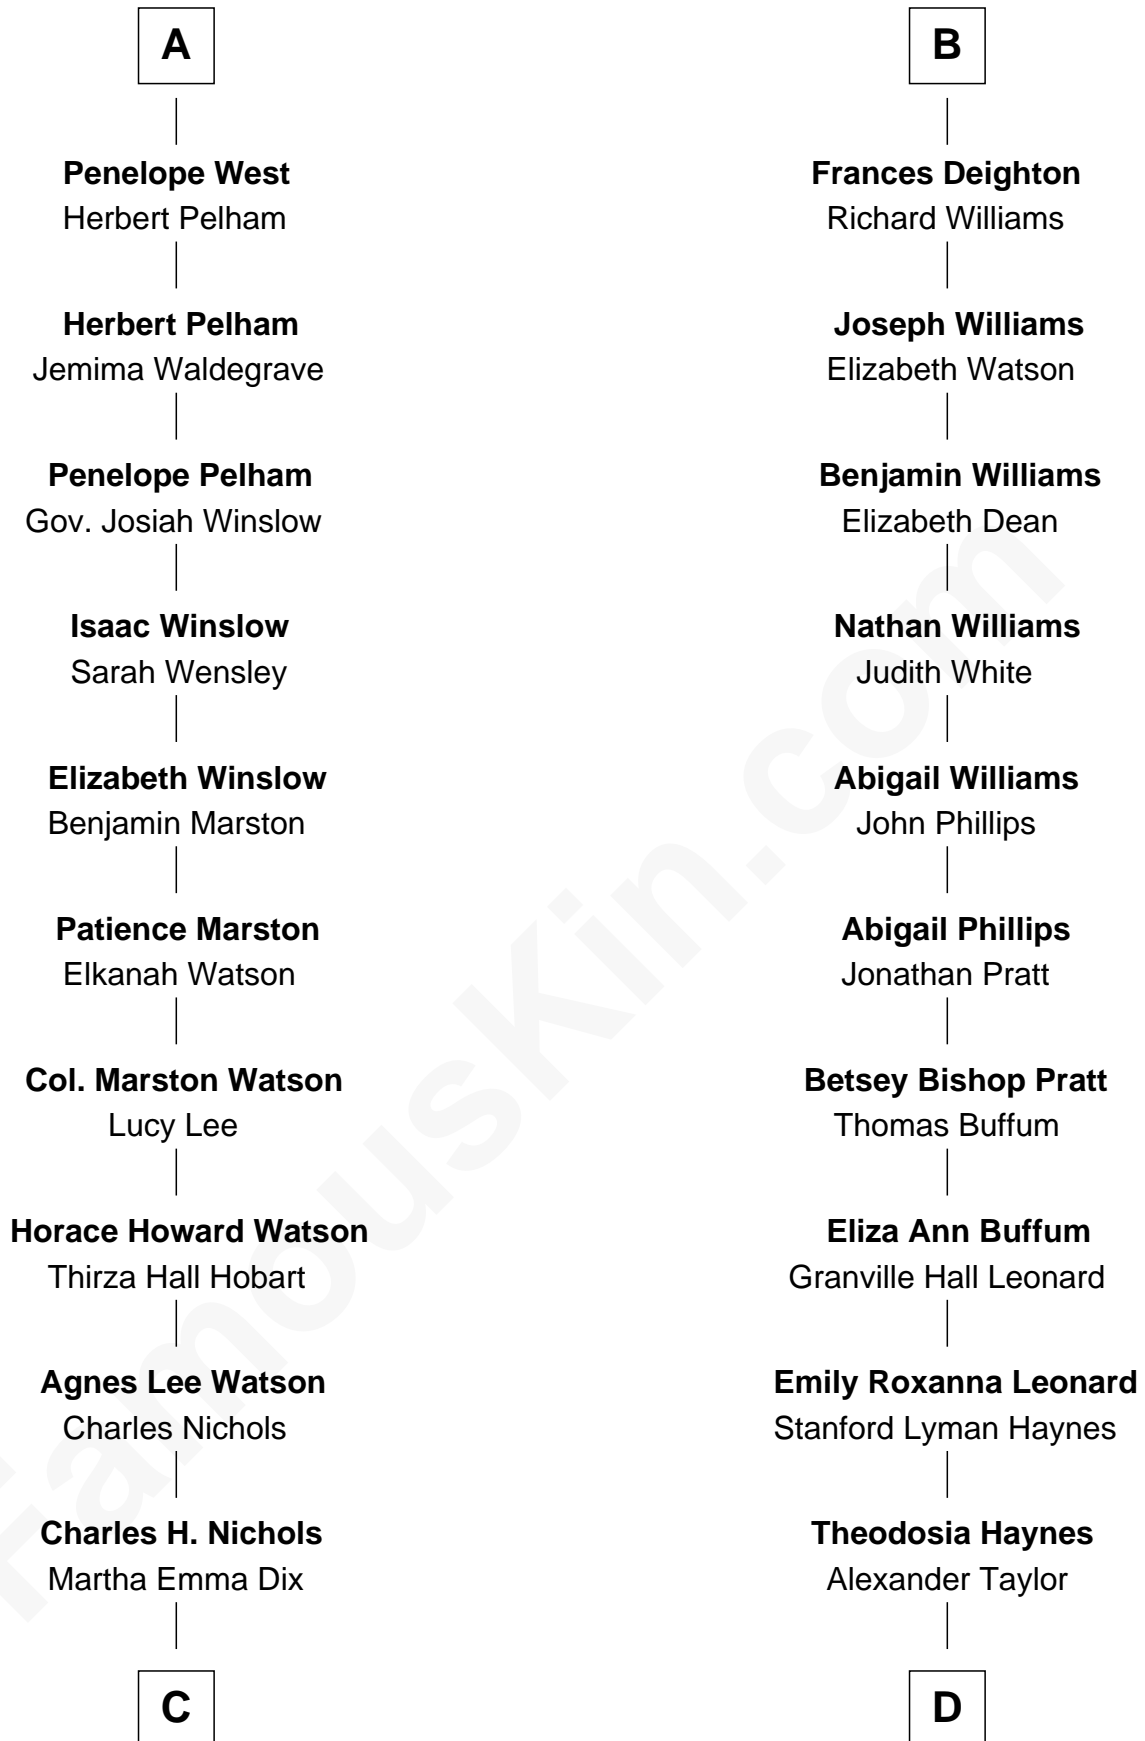

FamousKin.com

Relationship Chart of

John Cena

Movie Actor and WWE Pro Wrestler

18th cousin 2 times removed of

James Taylor
Singer-Songwriter

Sir Thomas Mowbray
Elizabeth Fitzalan

C

Charles Nichols
Julia Ellen Skelton

Natalie Nichols
Ulysses John Lupien

Carol Frances Lupien
John Joseph Cena

John Cena
Actor and Pro Wrestler

D

Dr. Isaac Montrose Taylor
Gertrude Arline Woodard

James Taylor
Singer-Songwriter