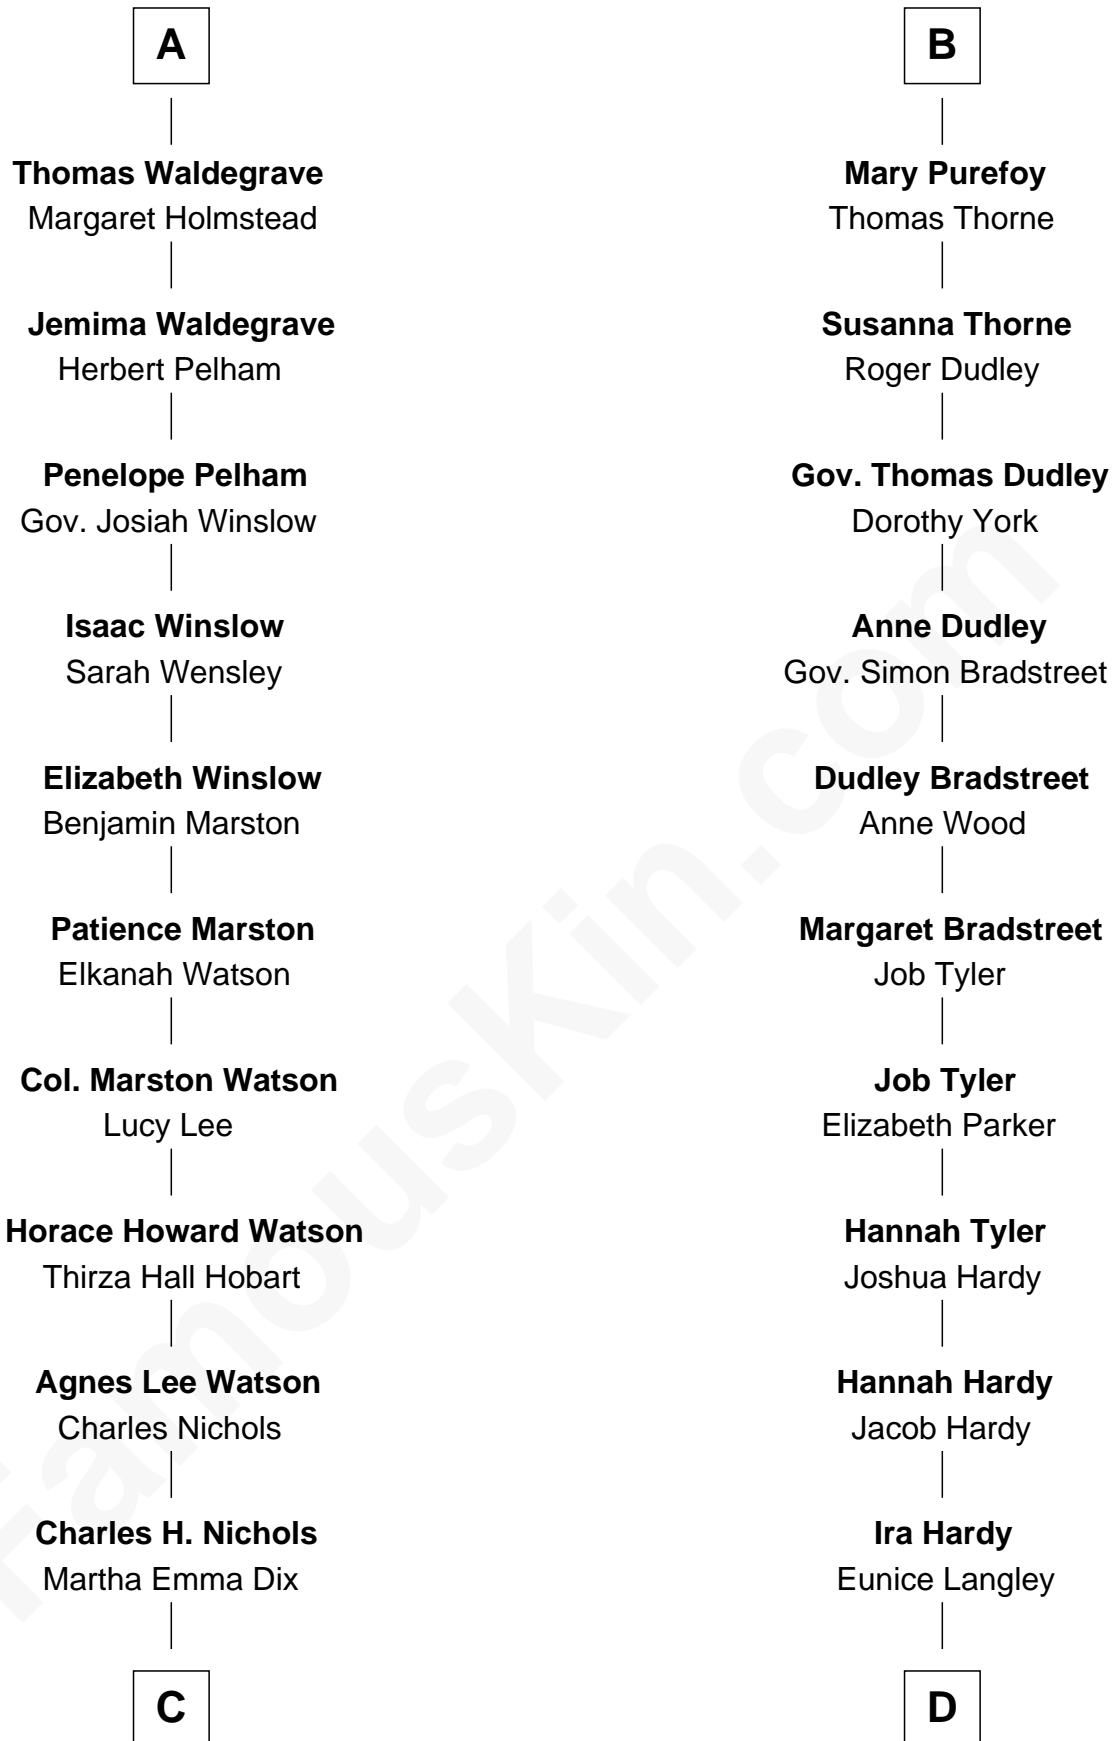

FamousKin.com

Relationship Chart of

John Cena

Movie Actor and WWE Pro Wrestler

20th cousin 1 time removed of

James Taylor
Singer-Songwriter

Sir John Howard
Alice de Bois

C

Ella Angelique Knox
Henry Herman Woodard

Gertrude Arline Woodard
Dr. Isaac Montrose Taylor

James Taylor
Singer-Songwriter