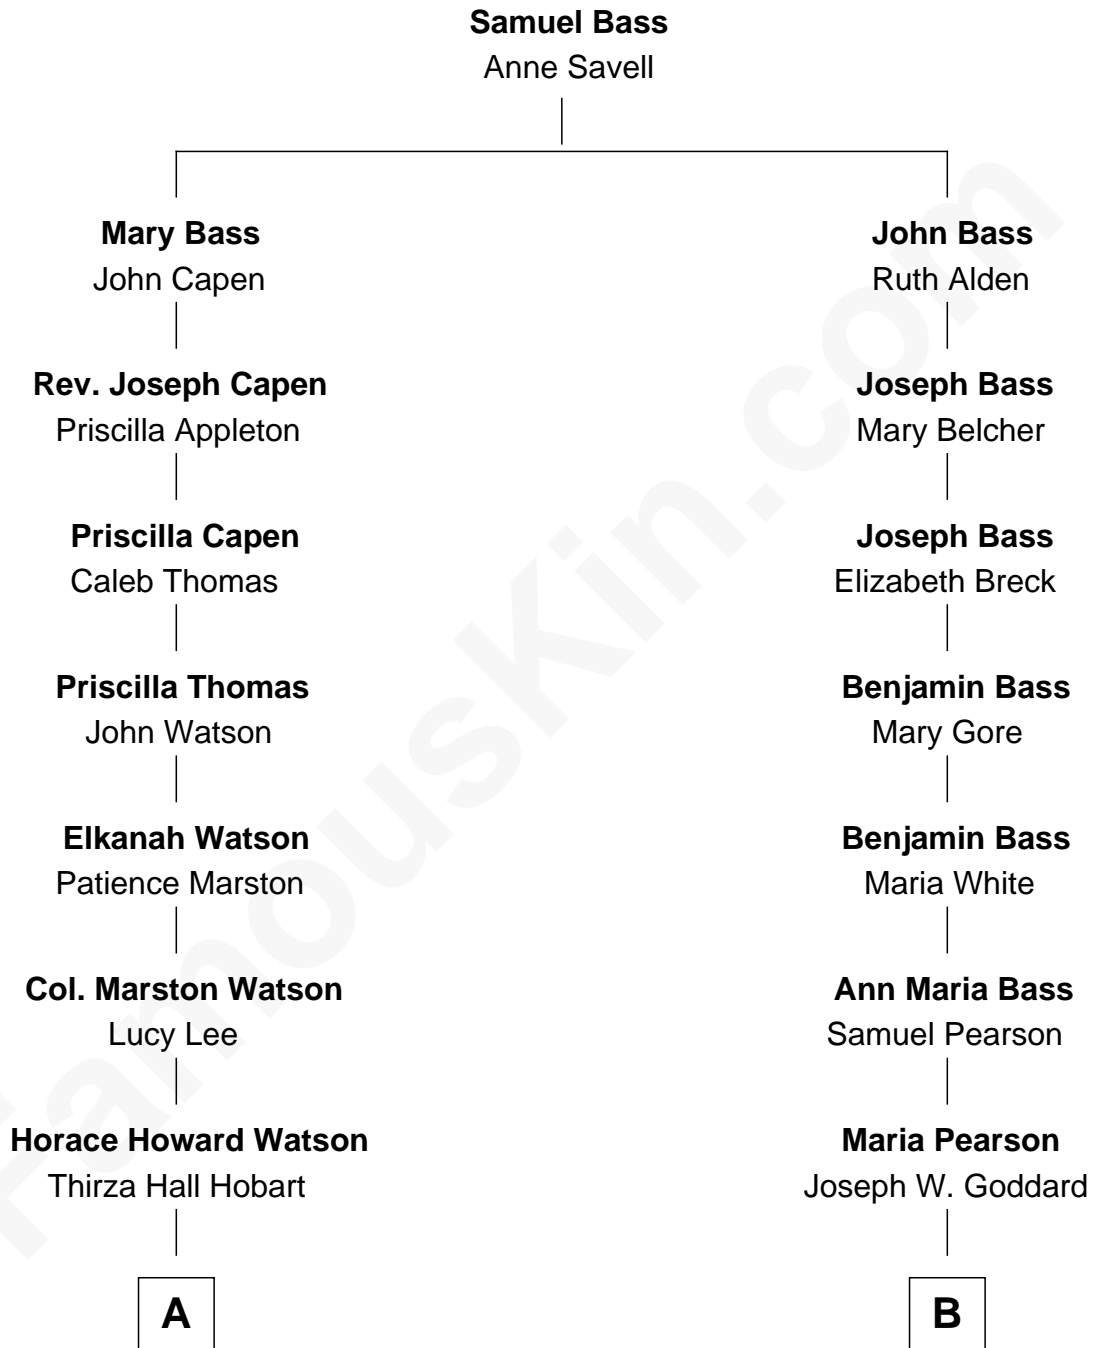

## Relationship Chart of

### John Cena

*Movie Actor and WWE Pro Wrestler*

8th cousin 4 times removed of

**Samuel P. Goddard**

*12th Governor of Arizona*

**A**

**Agnes Lee Watson**

Charles Nichols

**John Cena**

*Actor and Pro Wrestler*

**B**

**Samuel Pearson Goddard**

Florence Hilton Denham

**Samuel P. Goddard**

*12th Governor of Arizona*

FamousKin.com