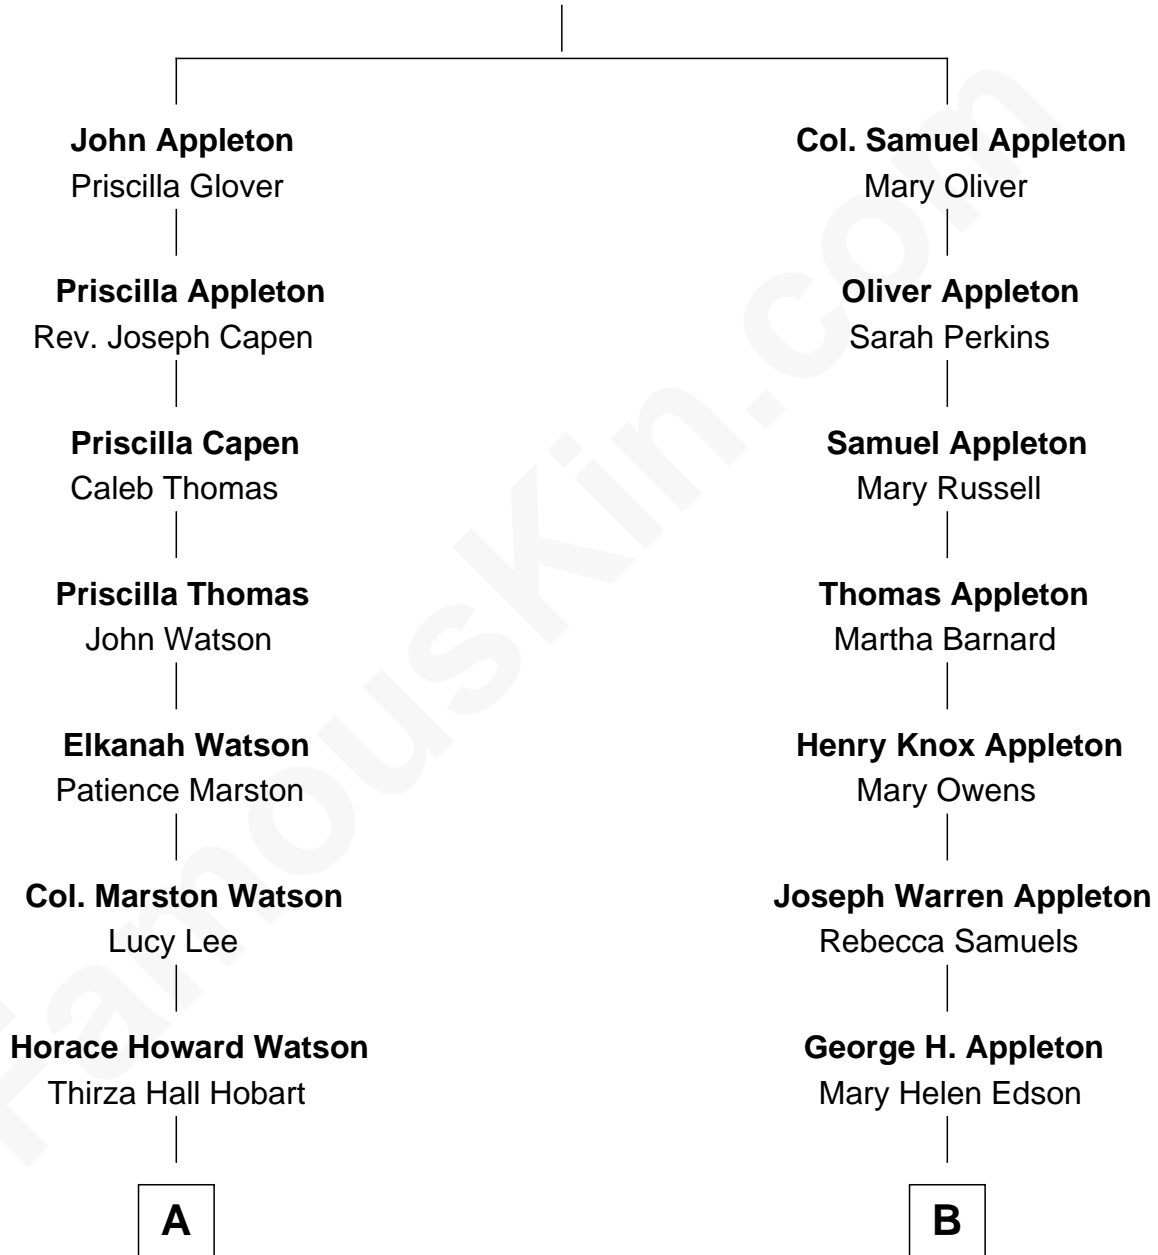

FamousKin.com

Relationship Chart of

John Cena

Movie Actor and WWE Pro Wrestler

10th cousin 2 times removed of

Marie-Chantal Miller
Crown Princess of Greece

Samuel Appleton
Judith Everard

A

Agnes Lee Watson

Charles Nichols

Charles H. Nichols

Martha Emma Dix

Charles Nichols

Julia Ellen Skelton

Natalie Nichols

Ulysses John Lupien