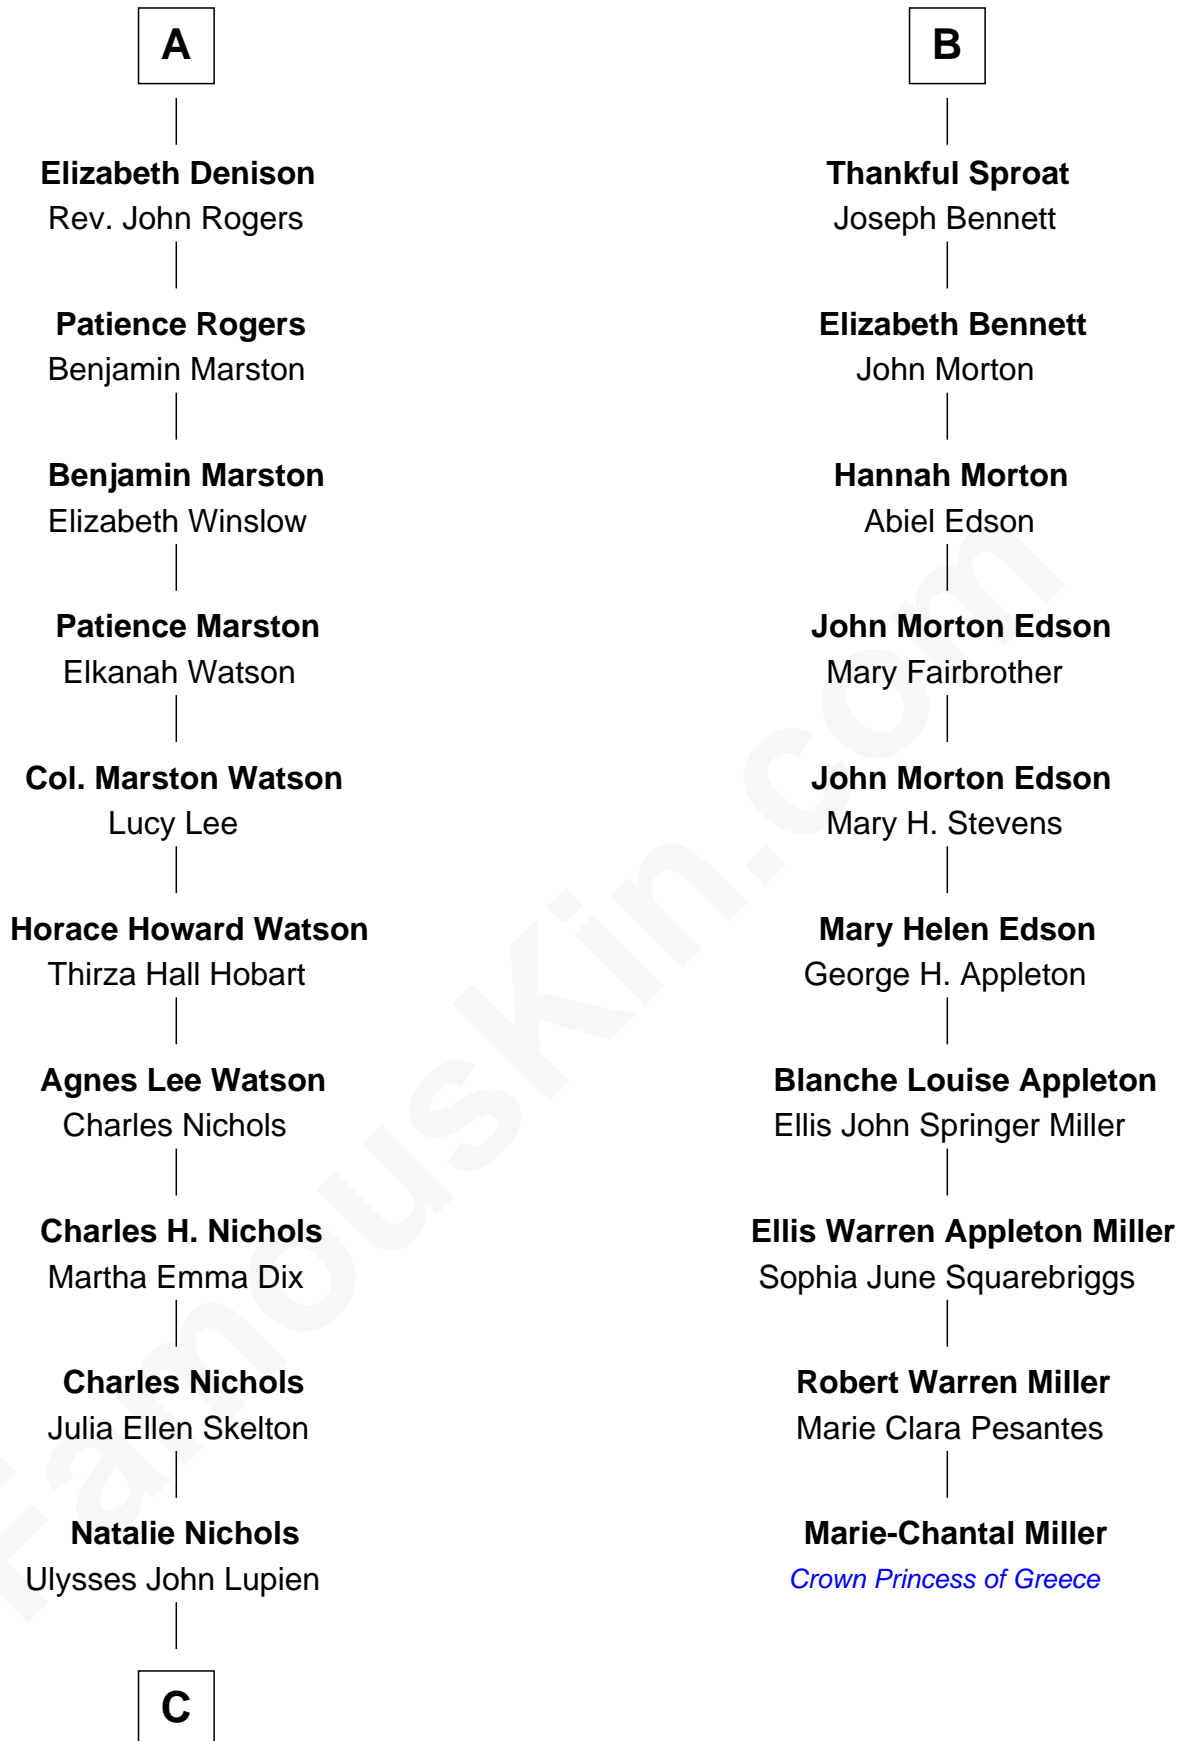

FamousKin.com

Relationship Chart of

John Cena

Movie Actor and WWE Pro Wrestler

16th cousin 2 times removed of

Marie-Chantal Miller

Crown Princess of Greece

C