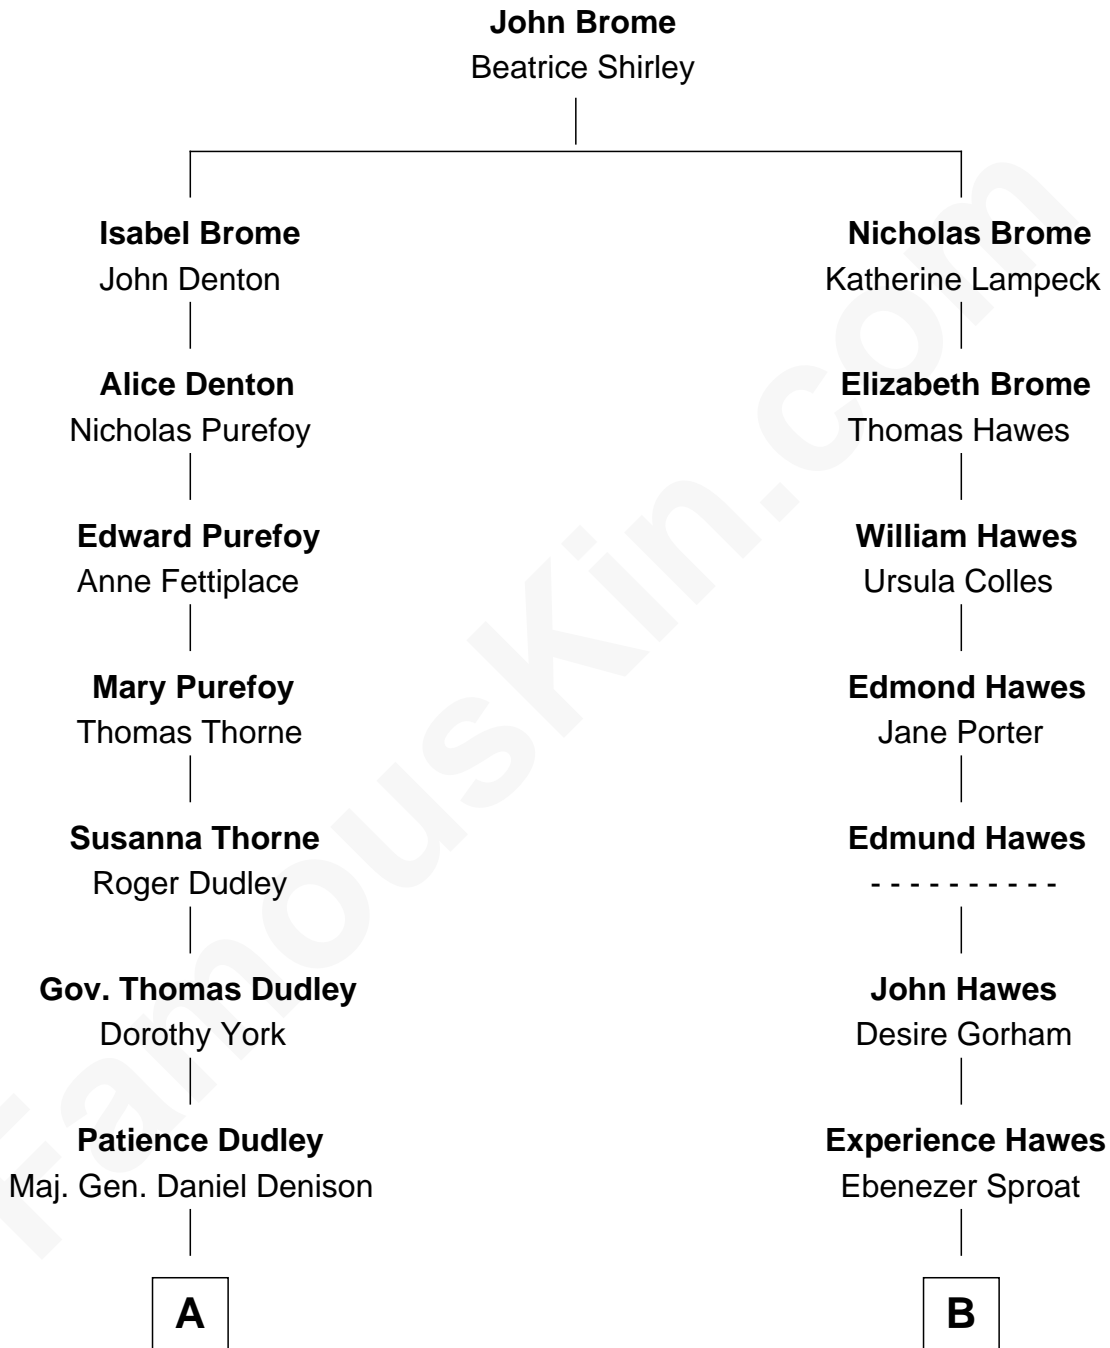

FamousKin.com

Relationship Chart of

John Cena

Movie Actor and WWE Pro Wrestler

16th cousin 2 times removed of

Marie-Chantal Miller

Crown Princess of Greece

C

—
Carol Frances Lupien

John Joseph Cena

—
John Cena

Actor and Pro Wrestler

FamousKin.com