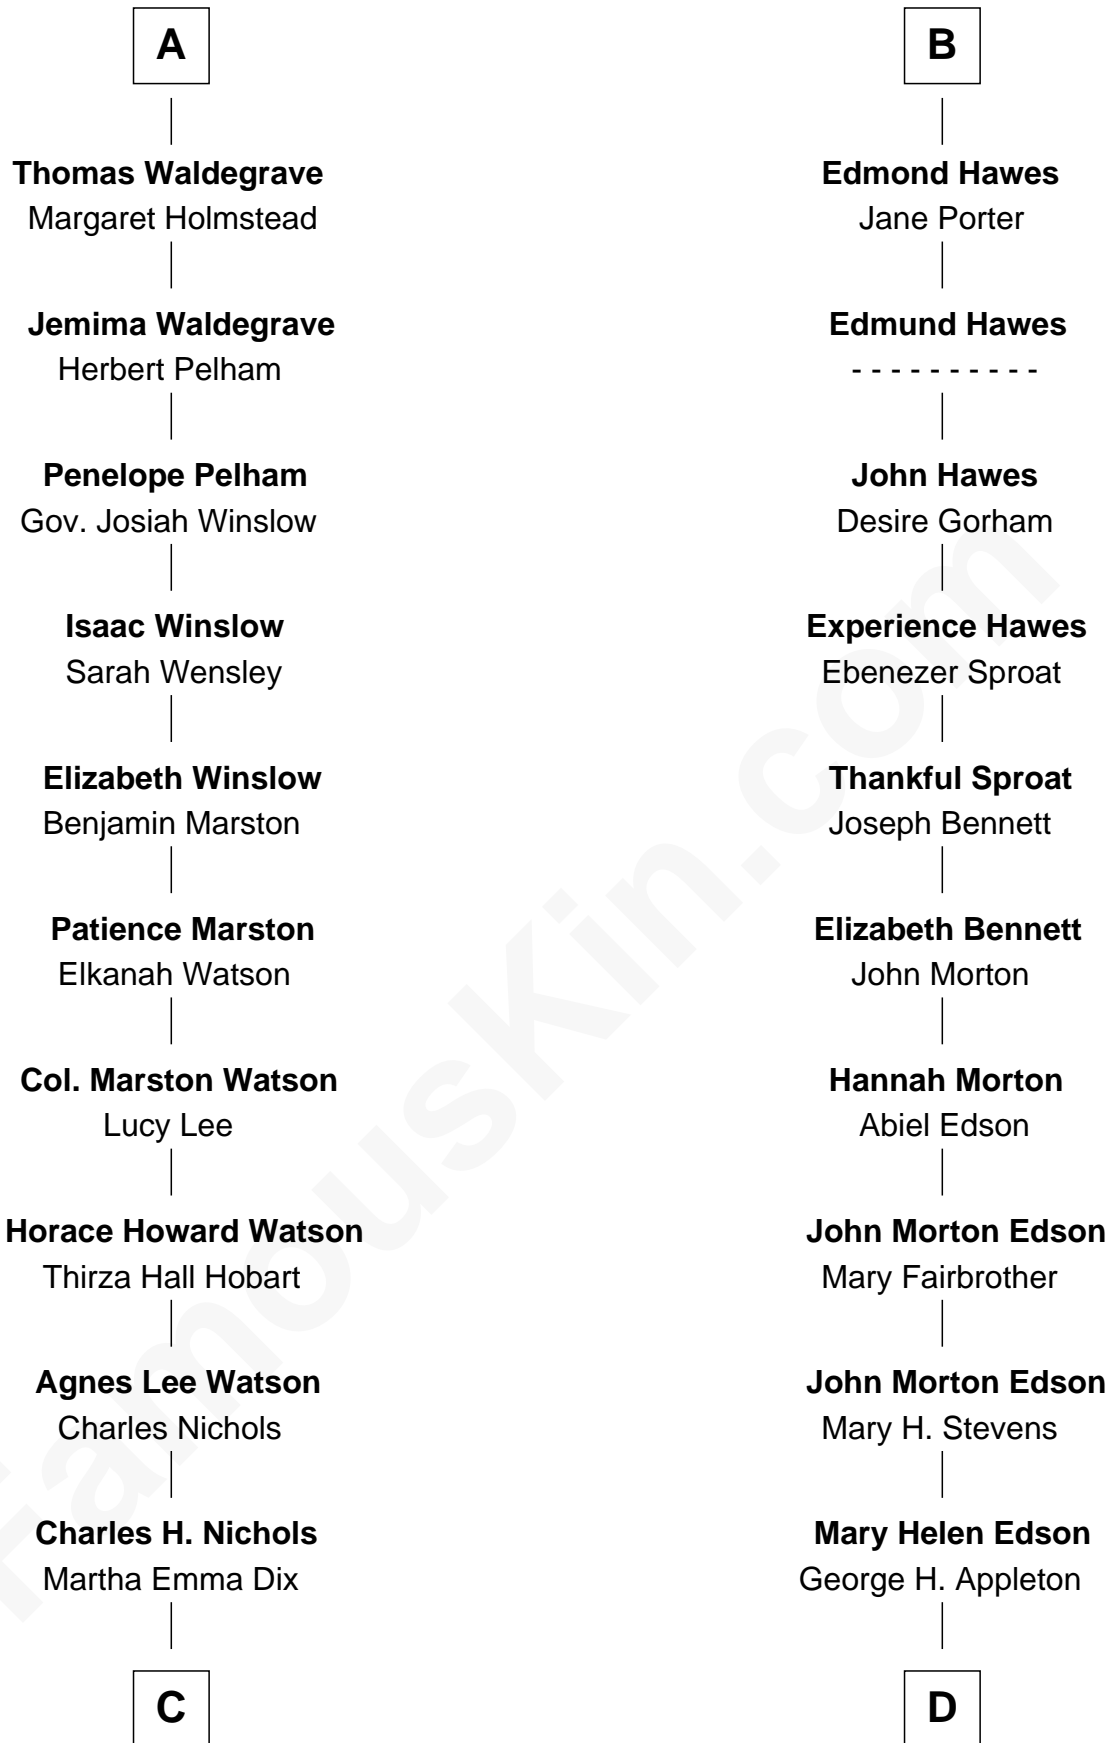

FamousKin.com

Relationship Chart of

John Cena

Movie Actor and WWE Pro Wrestler

20th cousin of

Marie-Chantal Miller
Crown Princess of Greece

Sir John Howard
Alice de Bois

C