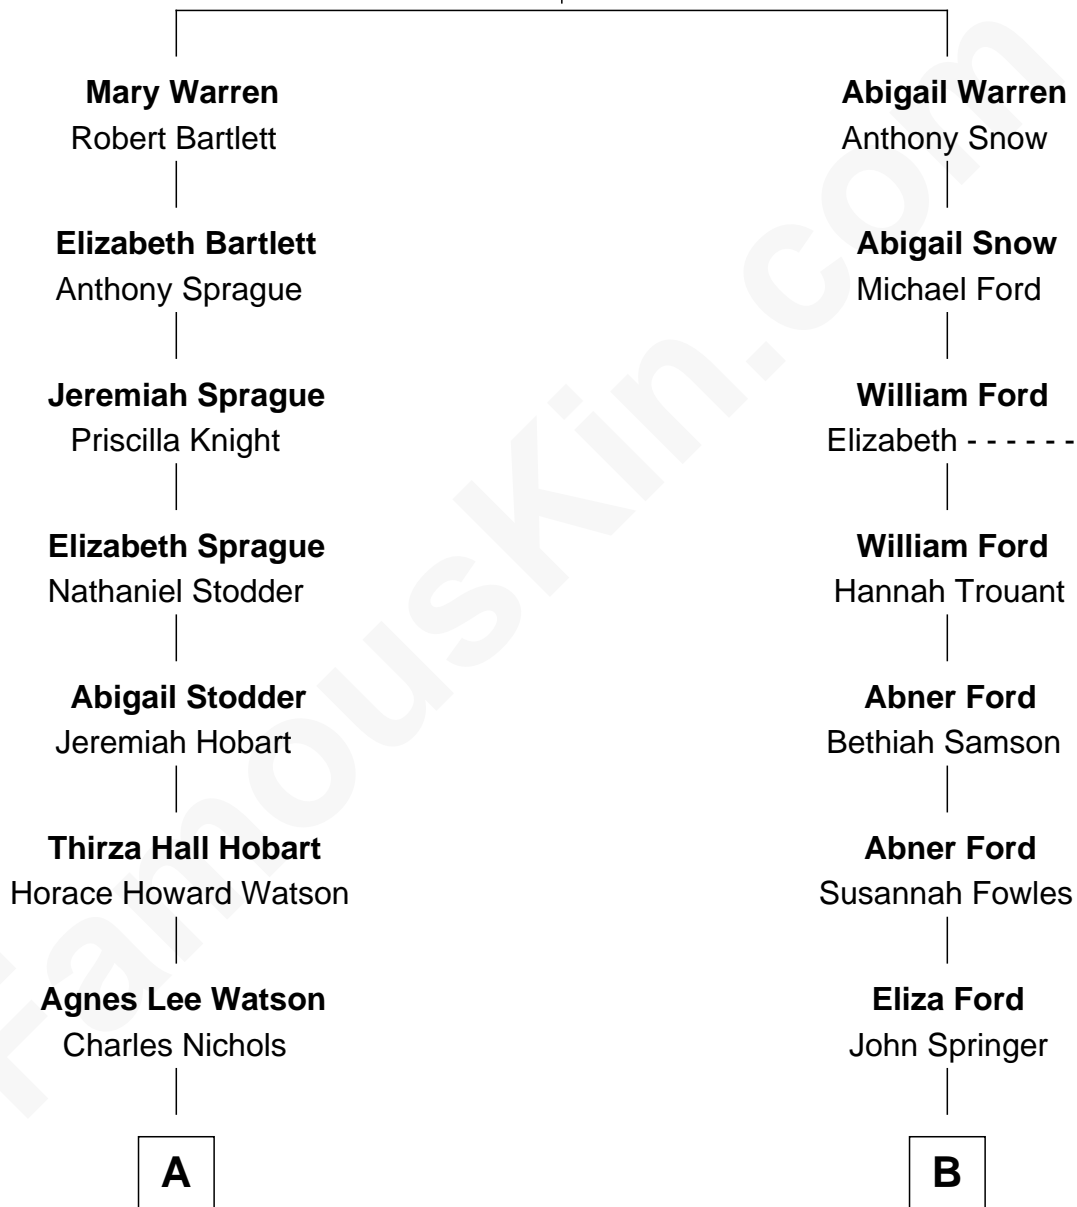

FamousKin.com

Relationship Chart of

John Cena

Movie Actor and WWE Pro Wrestler

11th cousin of

Marie-Chantal Miller

Crown Princess of Greece

Richard Warren
Elizabeth Walker

A

Charles H. Nichols

Martha Emma Dix

Charles Nichols

Julia Ellen Skelton

Natalie Nichols

Ulysses John Lupien

Carol Frances Lupien