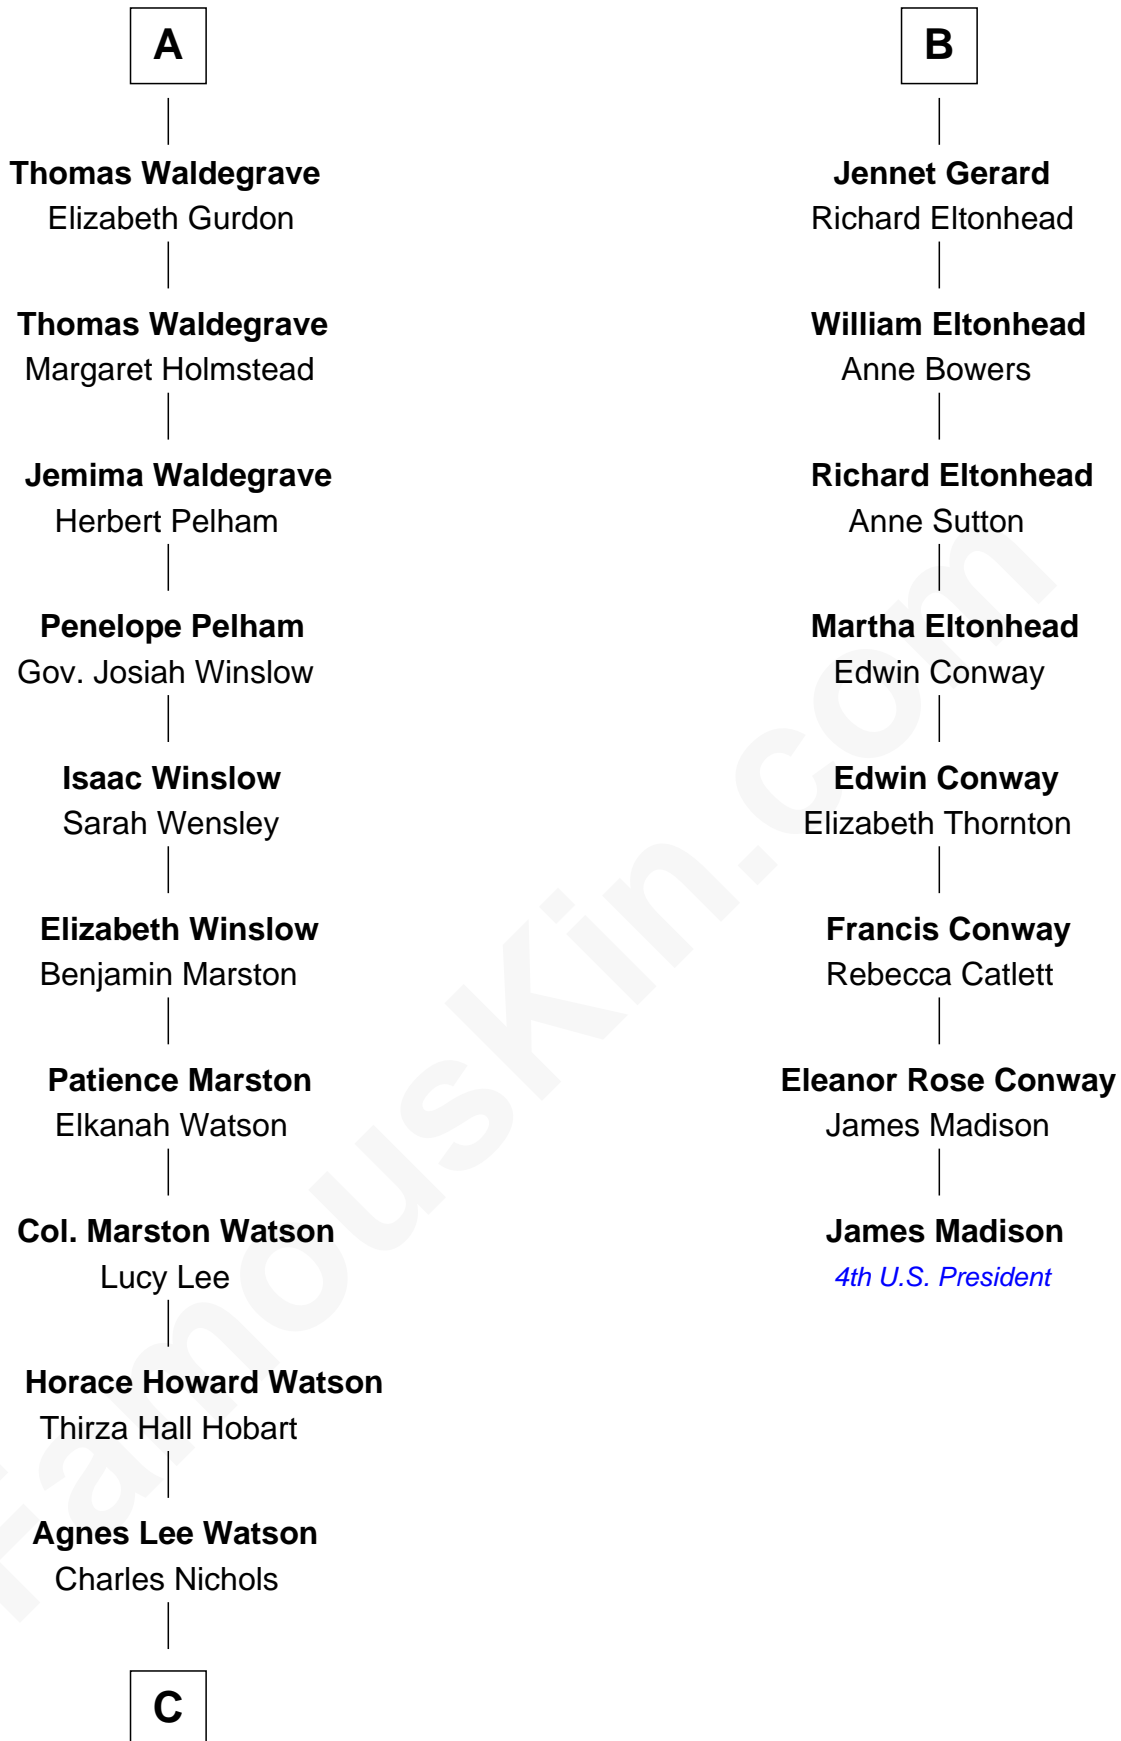

FamousKin.com

Relationship Chart of

John Cena

Movie Actor and WWE Pro Wrestler

14th cousin 7 times removed of

James Madison
4th U.S. President

Bartholomew de Badlesmere

Margaret de Clare

Margaret de Badlesmere

Sir John de Tibetot

Sir Robert de Tibetot

Margaret Deincourt

Elizabeth de Tibetot

Sir Philip le Despencer

Margery Despencer

Sir Roger Wentworth

Henry Wentworth

Elizabeth Howard

Margery Wentworth

Sir William Waldegrave

Anthony Waldegrave

Elizabeth Gray

A

Elizabeth de Badlesmere

Sir John Savage

Dulcia Savage

Sir Henry Bold

Maud Bold

Thomas Gerard

B

C

—
Charles H. Nichols