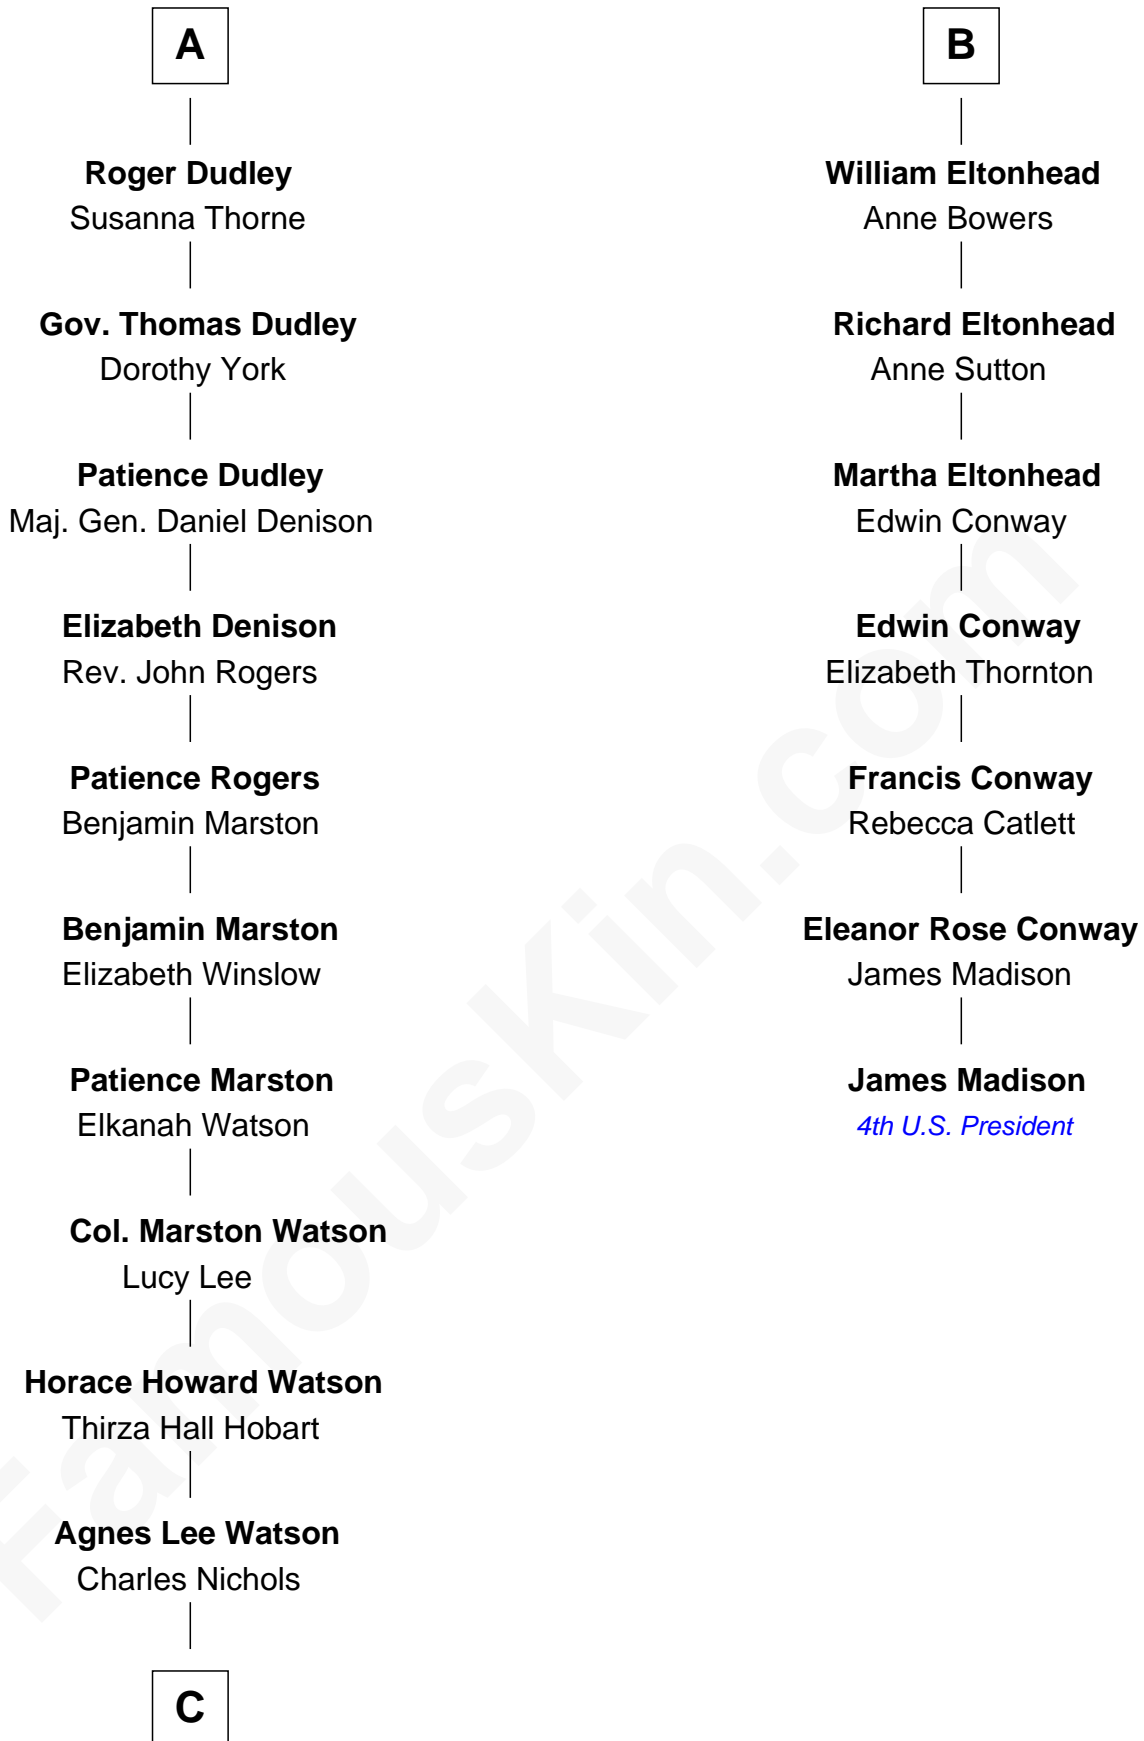

FamousKin.com

Relationship Chart of John Cena

Movie Actor and WWE Pro Wrestler

13th cousin 8 times removed of

James Madison
4th U.S. President

C

—
Charles H. Nichols

Martha Emma Dix

—
Charles Nichols

Julia Ellen Skelton

—
Natalie Nichols

Ulysses John Lupien

—
Carol Frances Lupien

John Joseph Cena

—
John Cena

Actor and Pro Wrestler