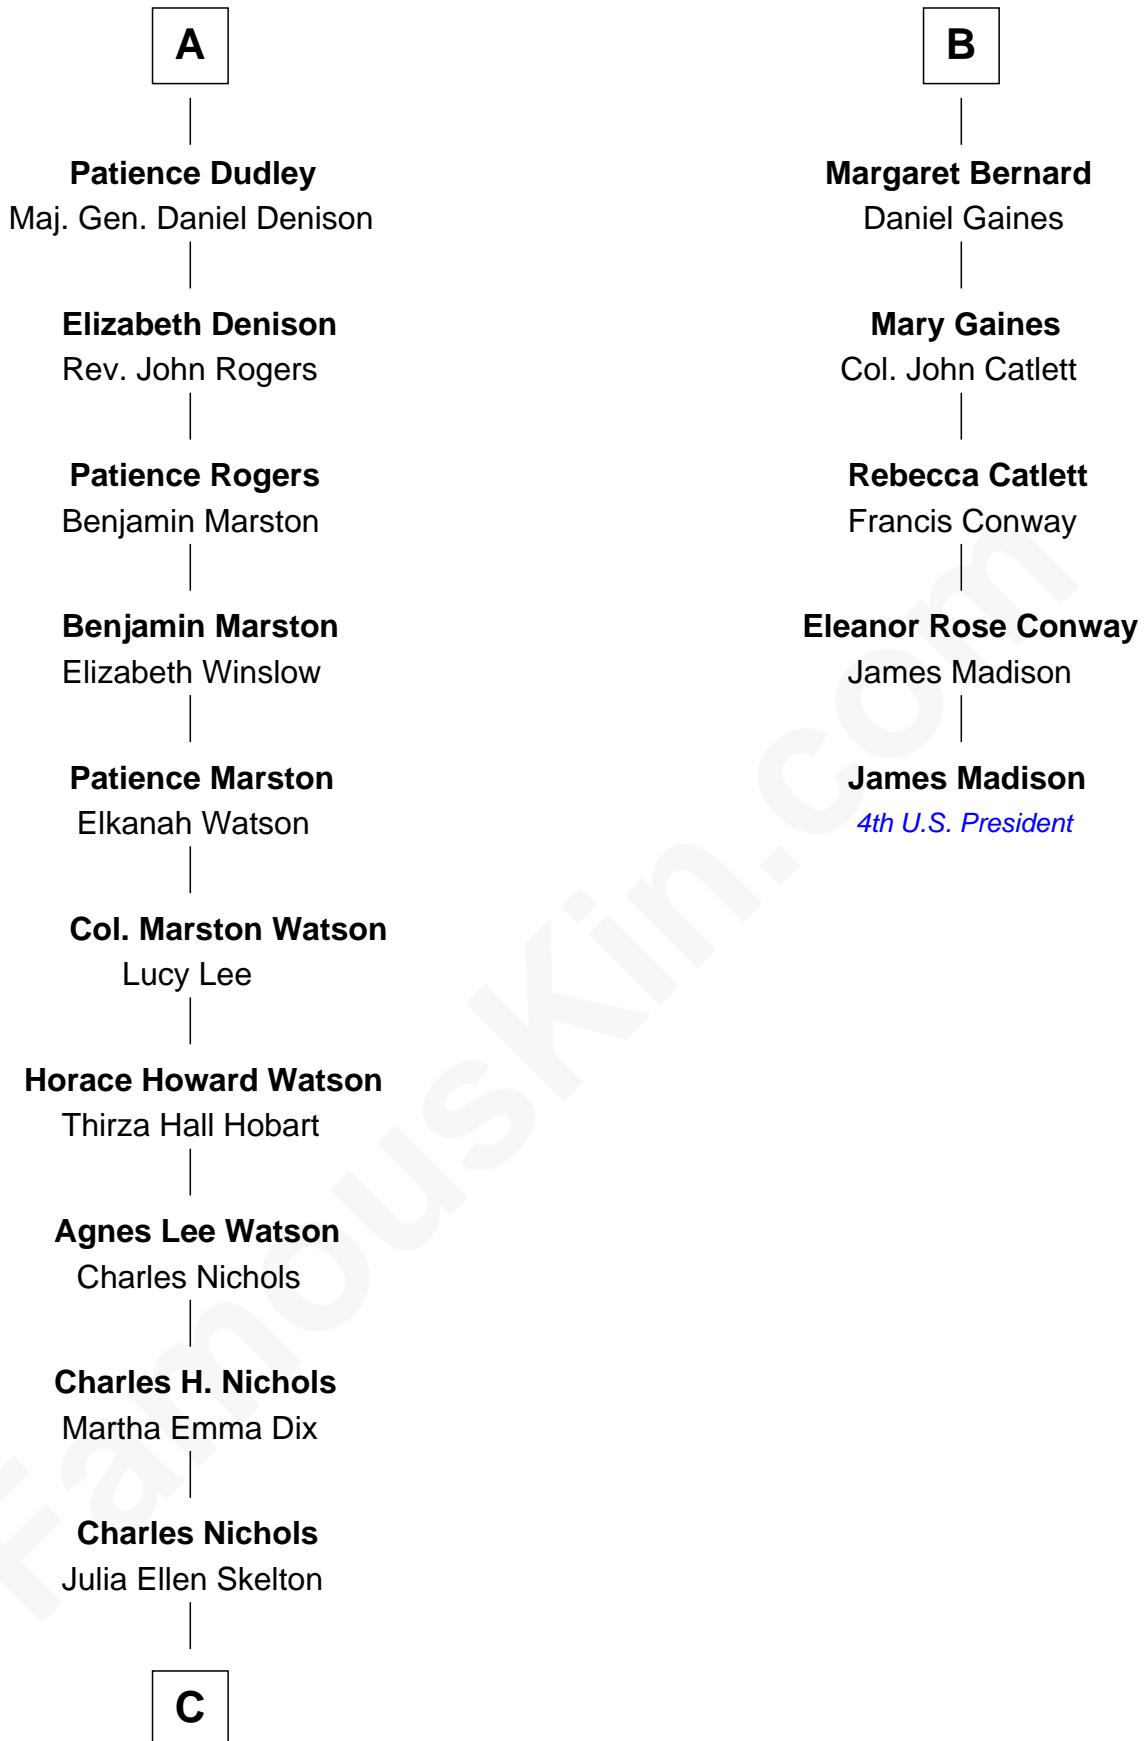

FamousKin.com

Relationship Chart of

John Cena

Movie Actor and WWE Pro Wrestler

11th cousin 8 times removed of

James Madison
4th U.S. President

C

Natalie Nichols
Ulysses John Lupien