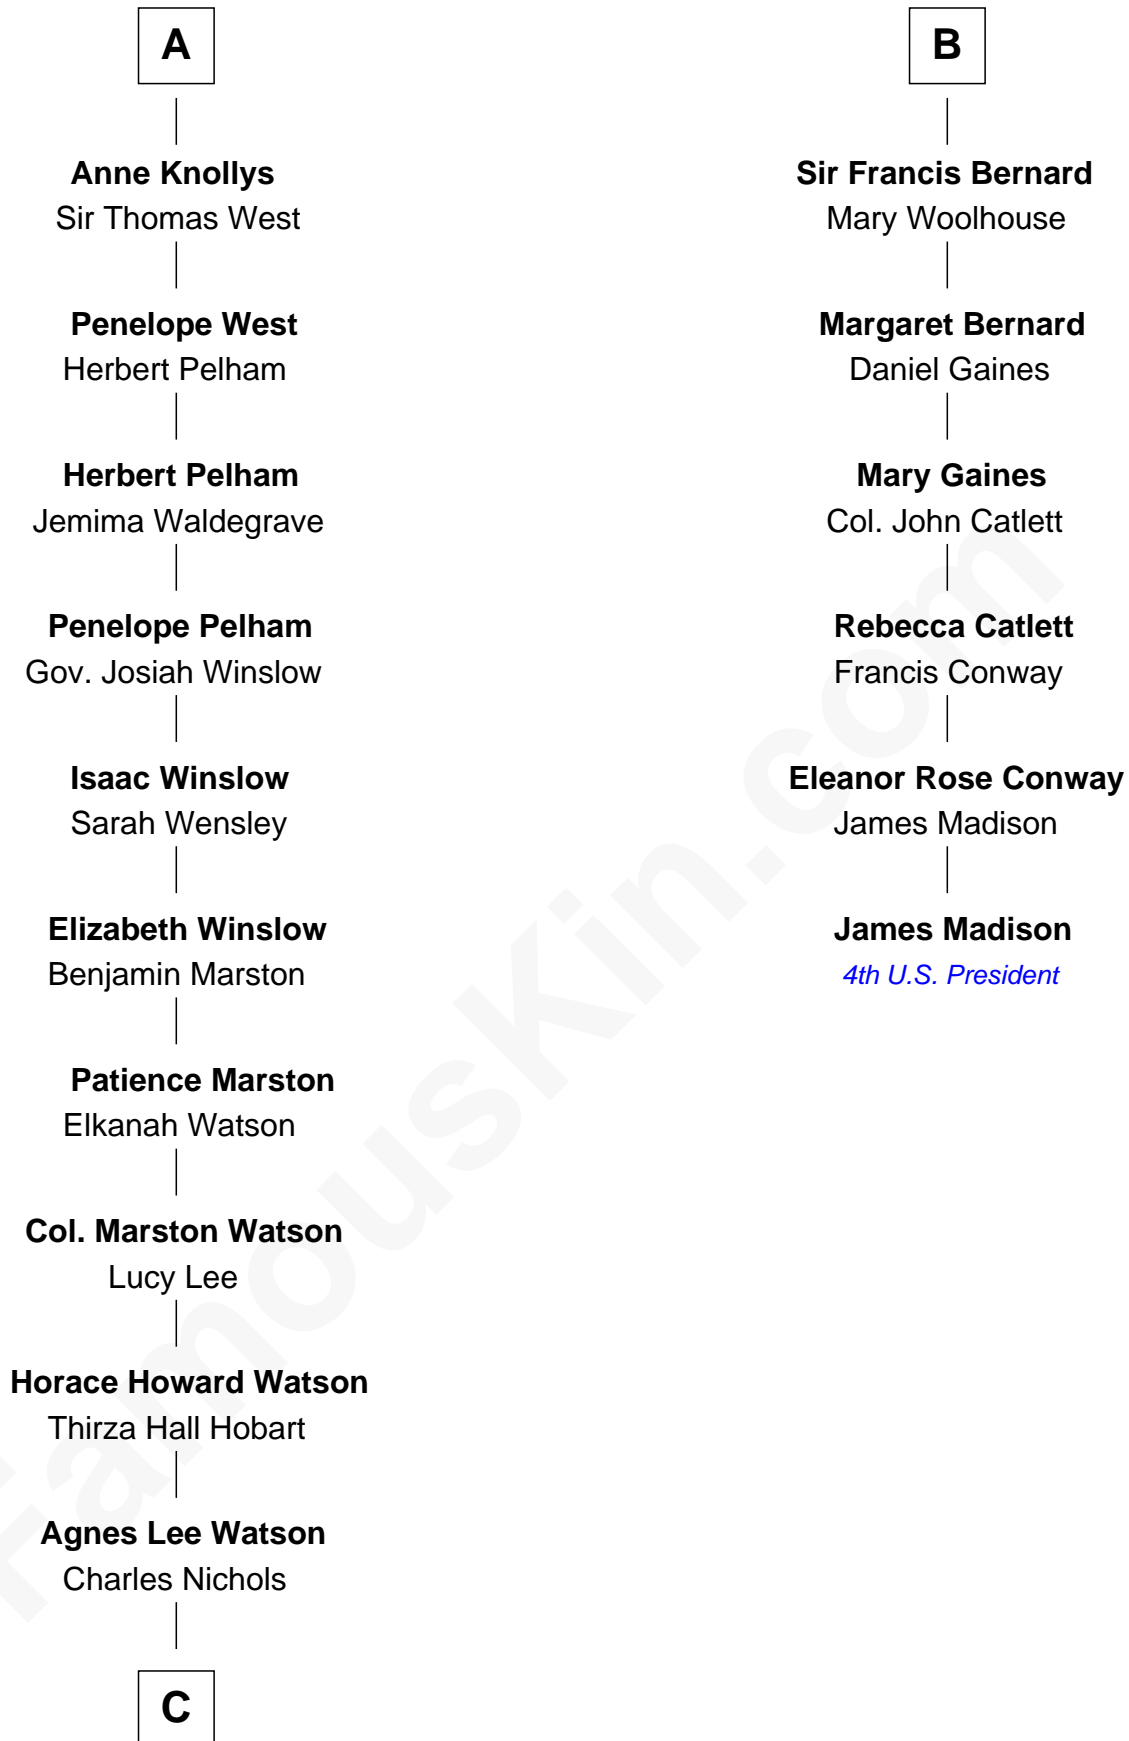

FamousKin.com

Relationship Chart of

John Cena

Movie Actor and WWE Pro Wrestler

12th cousin 9 times removed of

James Madison
4th U.S. President

C

—
Charles H. Nichols

Martha Emma Dix

—
Charles Nichols

Julia Ellen Skelton

—
Natalie Nichols

Ulysses John Lupien

—
Carol Frances Lupien

John Joseph Cena

—
John Cena