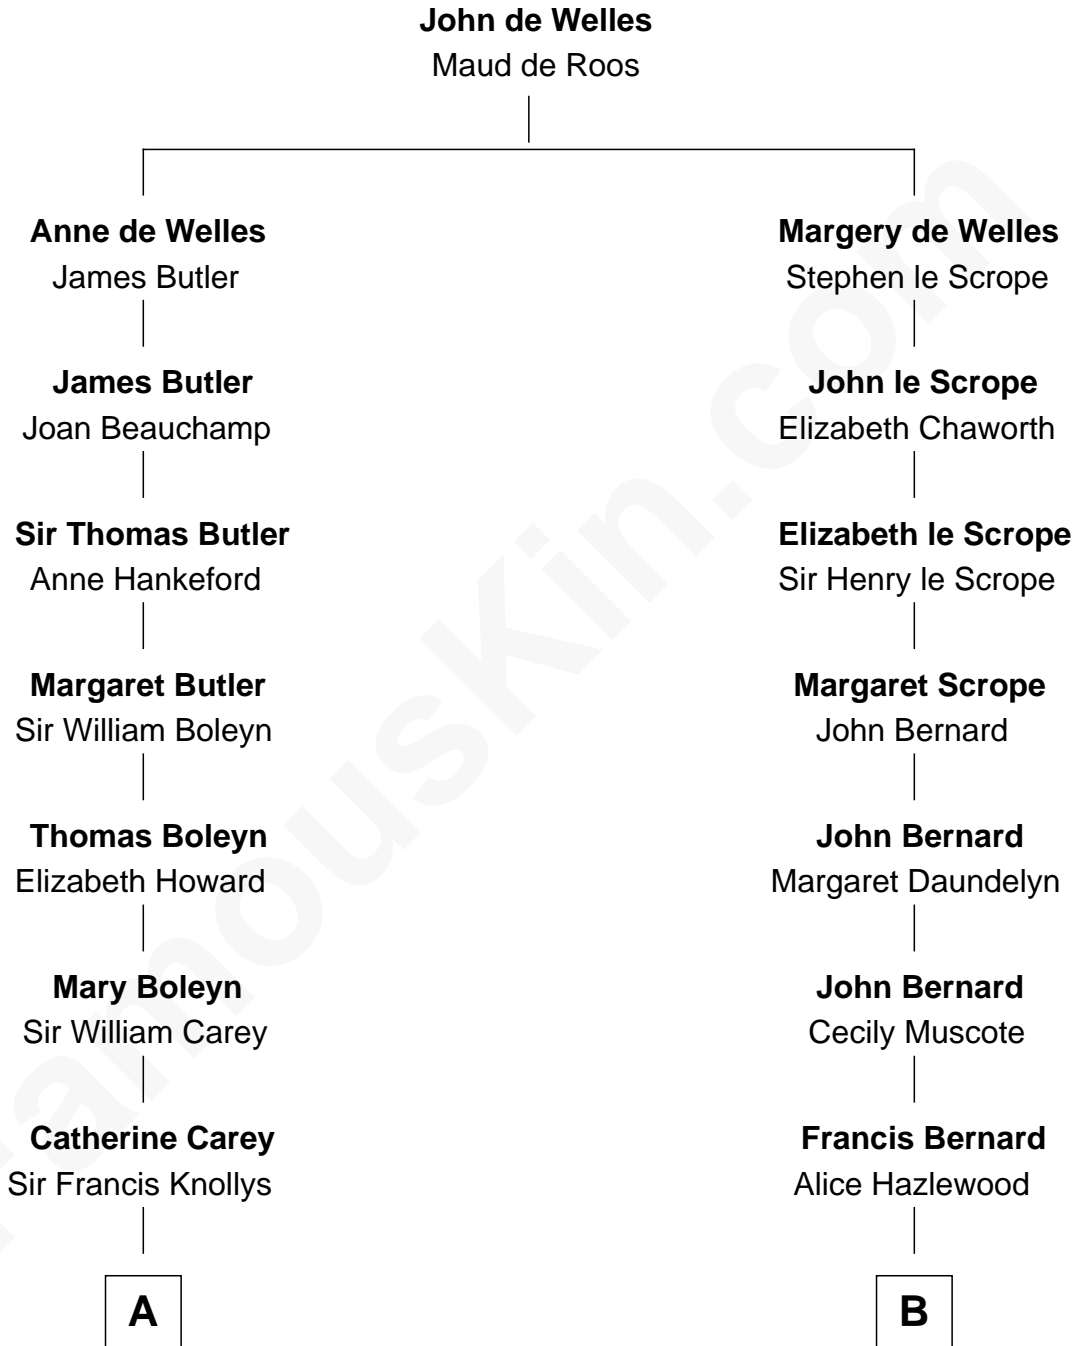

FamousKin.com

Relationship Chart of

John Cena

Movie Actor and WWE Pro Wrestler

12th cousin 9 times removed of

James Madison
4th U.S. President

C

—
Charles H. Nichols

Martha Emma Dix

—
Charles Nichols

Julia Ellen Skelton

—
Natalie Nichols

Ulysses John Lupien

—
Carol Frances Lupien

John Joseph Cena

—
John Cena

Actor and Pro Wrestler