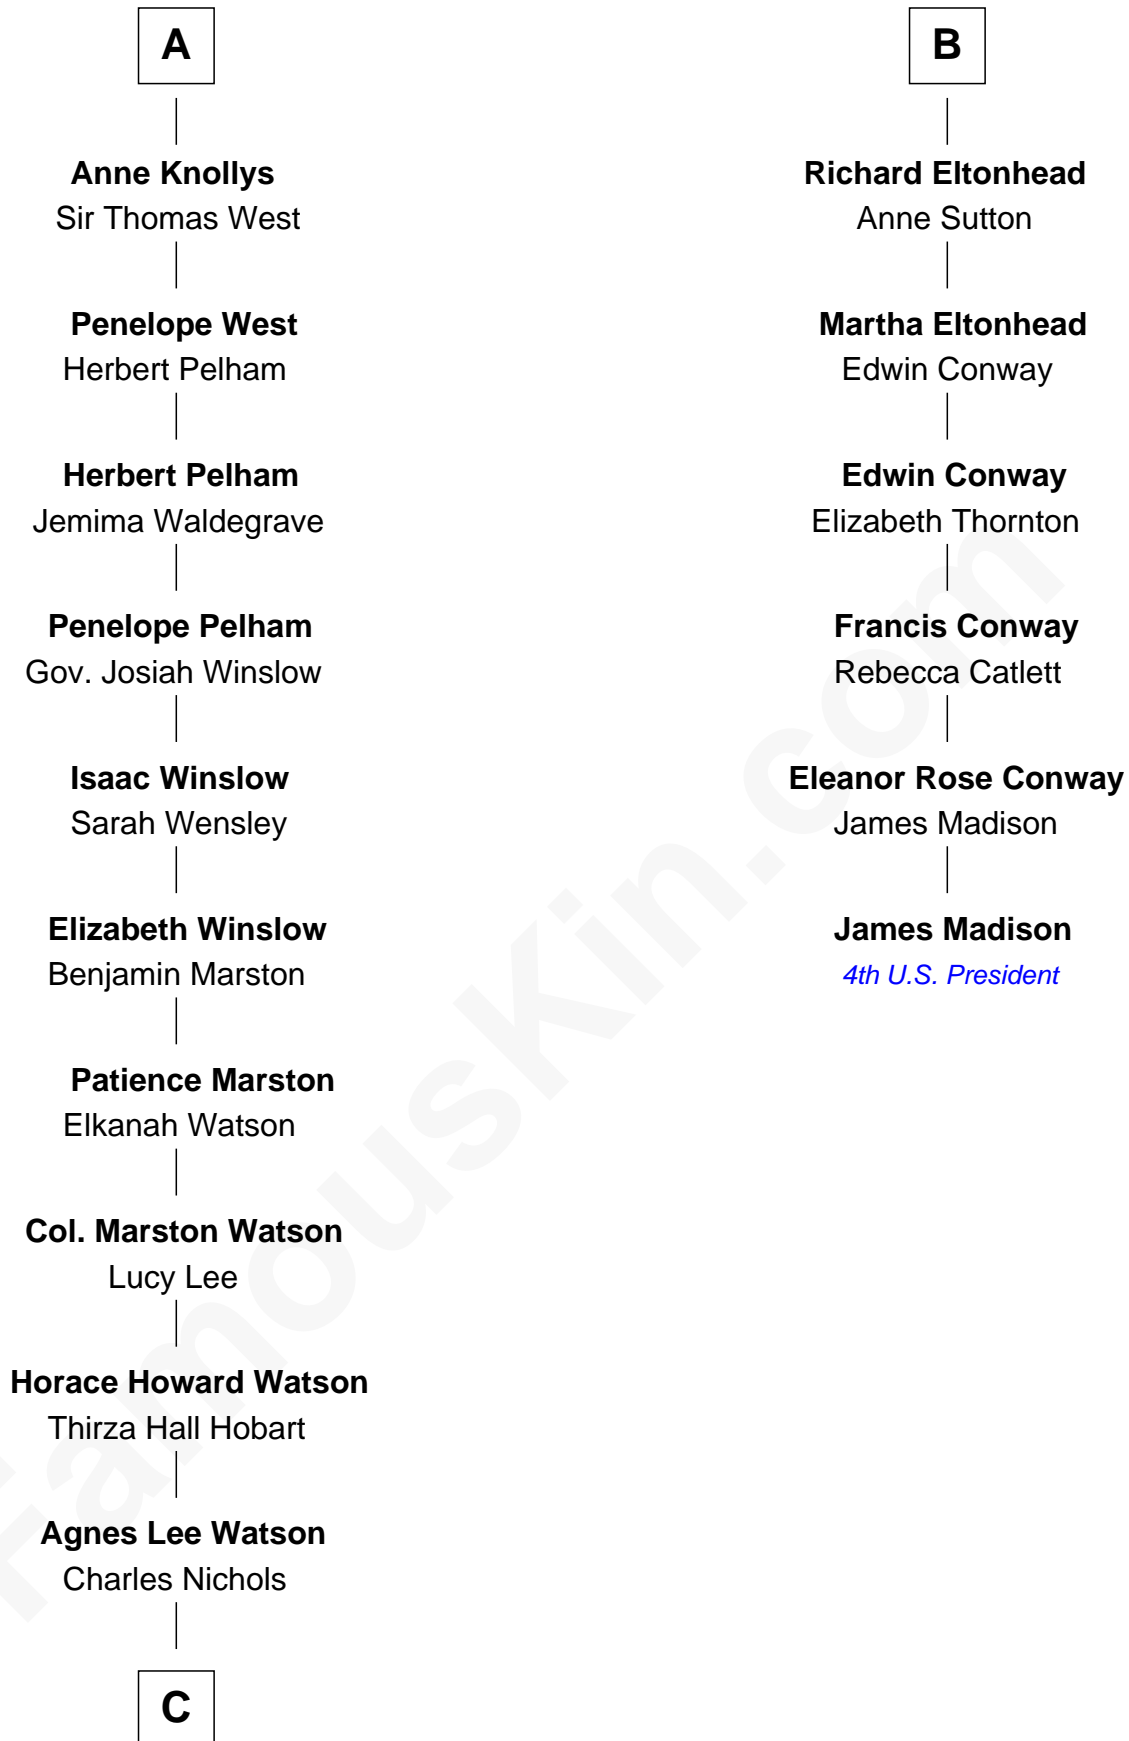

## Relationship Chart of John Cena

Movie Actor and WWE Pro Wrestler

12th cousin 9 times removed of

**James Madison**  
4th U.S. President

**Sir Richard Fitzalan**  
Elizabeth de Bohun

**Joan Fitzalan**  
Sir William Beauchamp

**Joan Beauchamp**  
James Butler

**Sir Thomas Butler**  
Anne Hankeford

**Margaret Butler**  
Sir William Boleyn

**Thomas Boleyn**  
Elizabeth Howard

**Mary Boleyn**  
Sir William Carey

**Catherine Carey**  
Sir Francis Knollys

**A**

**Elizabeth Fitzalan**  
Sir Robert Goushill

**Joan Goushill**  
Sir Thomas Stanley

**Katherine Stanley**  
Sir John Savage

**Dulcia Savage**  
Sir Henry Bold

**Maud Bold**  
Thomas Gerard

**Jennet Gerard**  
Richard Eltonhead

**William Eltonhead**  
Anne Bowers

**B**

**C**

—  
**Charles H. Nichols**

Martha Emma Dix

—  
**Charles Nichols**

Julia Ellen Skelton

—  
**Natalie Nichols**