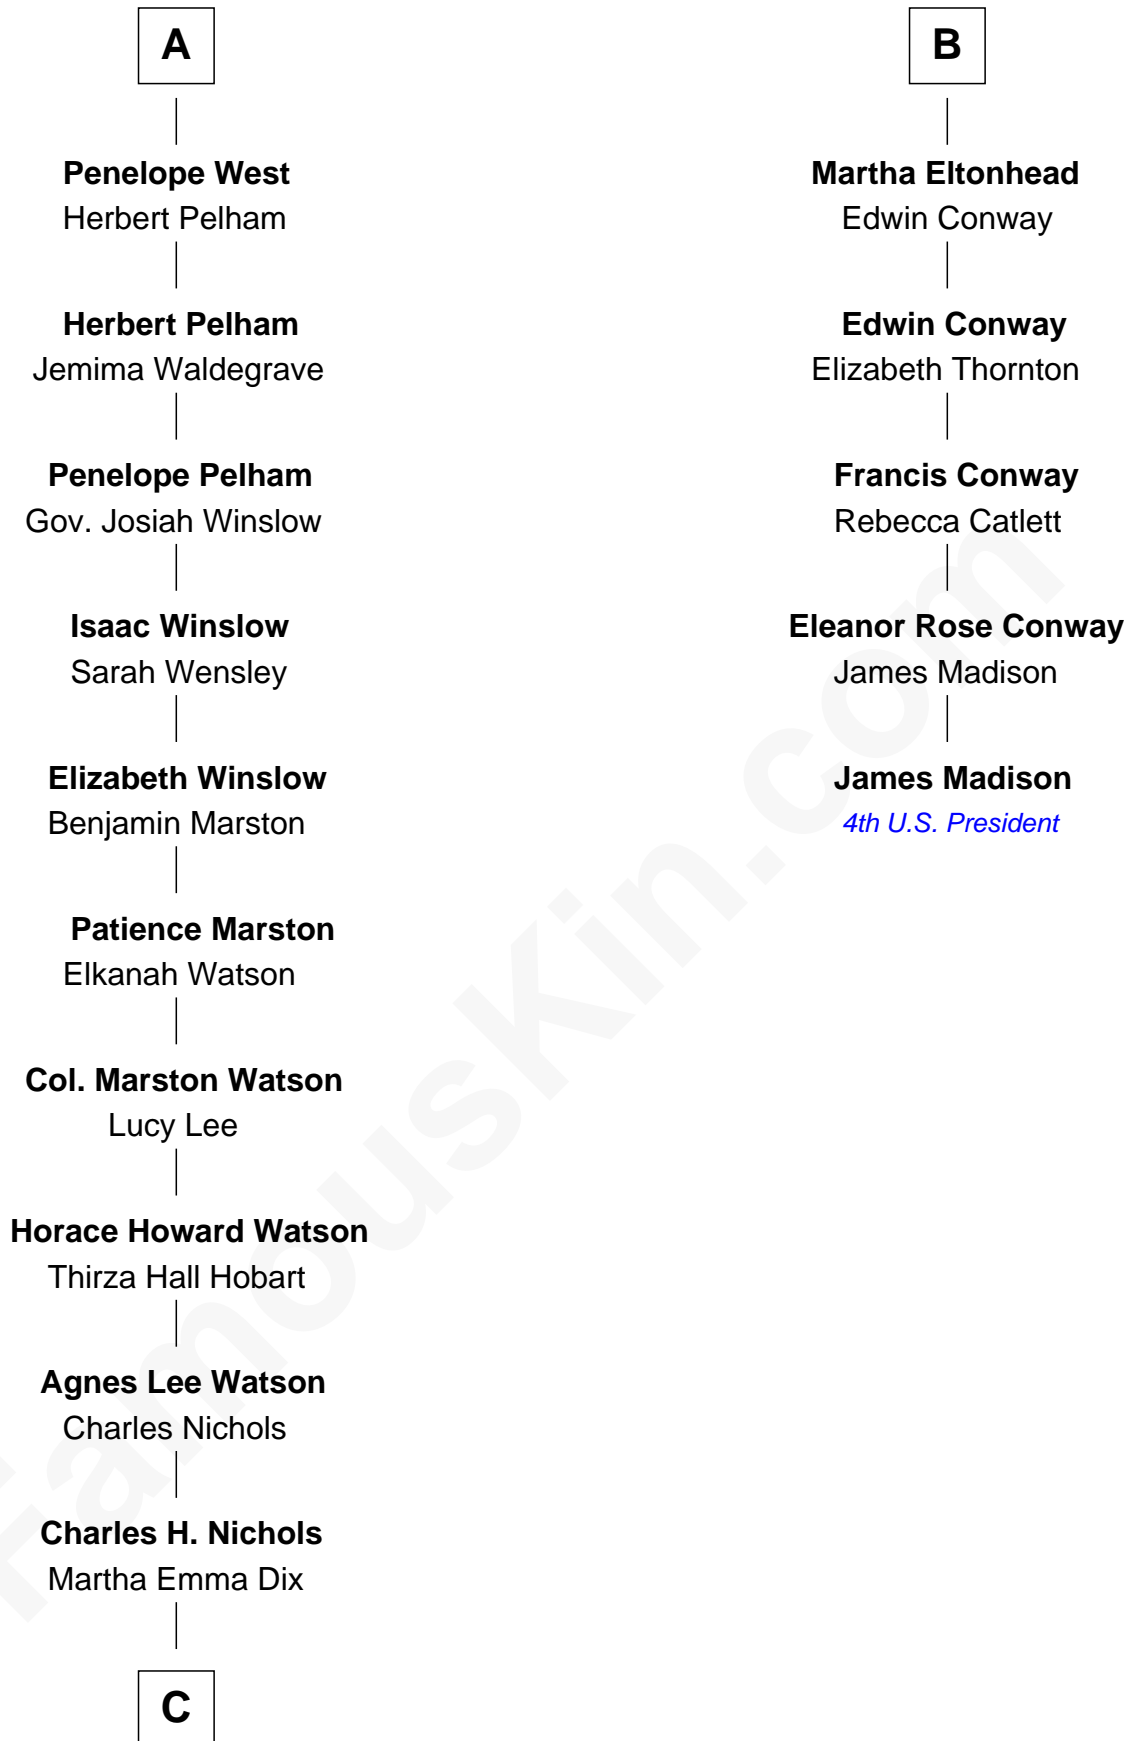

FamousKin.com

Relationship Chart of

John Cena

Movie Actor and WWE Pro Wrestler

11th cousin 9 times removed of

James Madison
4th U.S. President

C

Charles Nichols
Julia Ellen Skelton