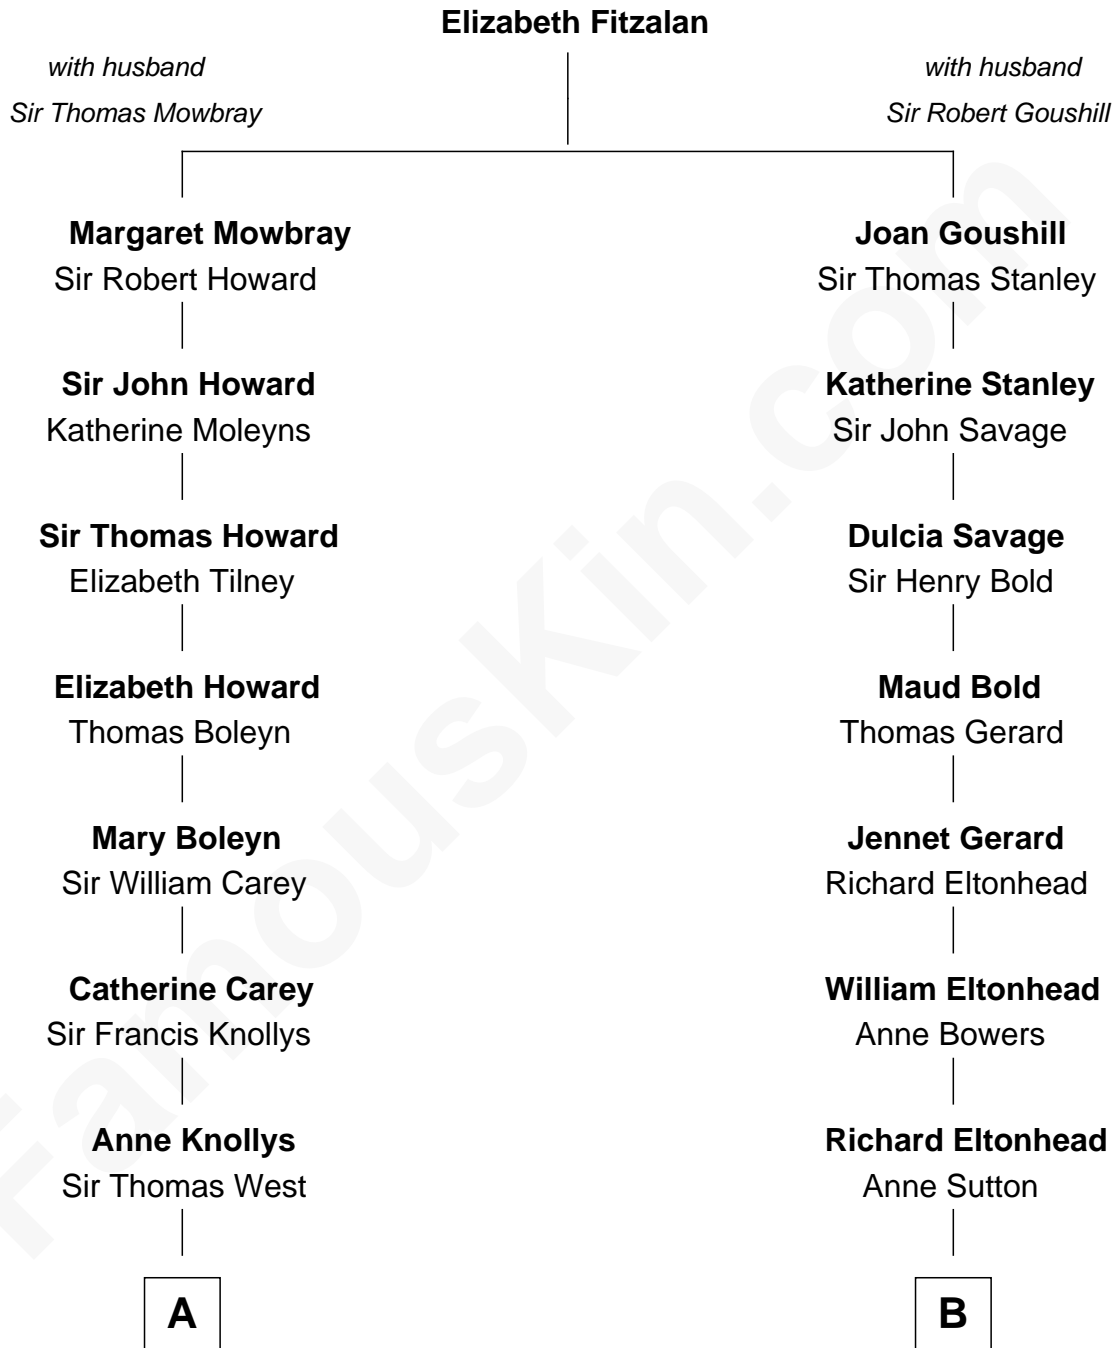

FamousKin.com

Relationship Chart of

John Cena

Movie Actor and WWE Pro Wrestler

11th cousin 9 times removed of

James Madison
4th U.S. President

C

Charles Nichols
Julia Ellen Skelton