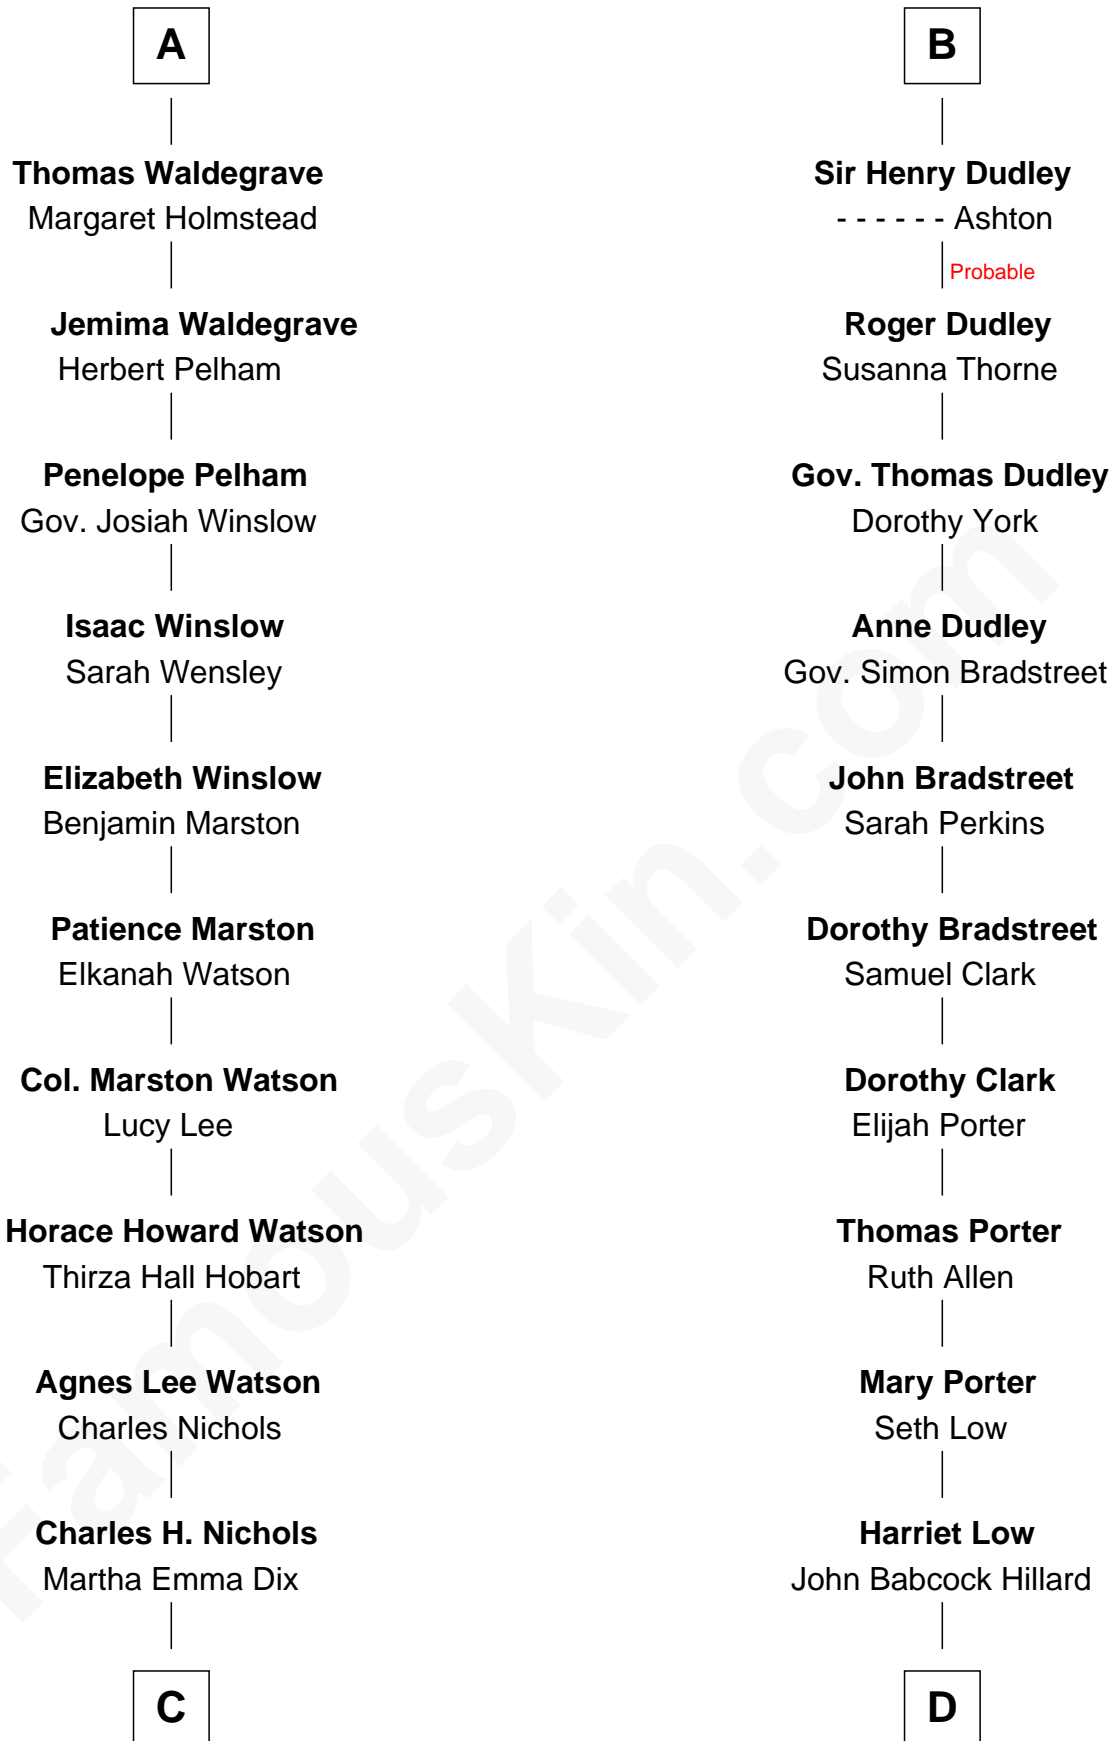

# FamousKin.com Relationship Chart of

**John Cena**

*Movie Actor and WWE Pro Wrestler*

20th cousin of

**Bill Weld**

*68th Governor of Massachusetts*

**Sir Philip le Despencer**

Joan de Cobham

**C**

**Charles Nichols**  
Julia Ellen Skelton

**Natalie Nichols**  
Ulysses John Lupien

**Carol Frances Lupien**  
John Joseph Cena

**John Cena**  
*Actor and Pro Wrestler*

**D**

**Harriet Hillard**  
William Augustus White