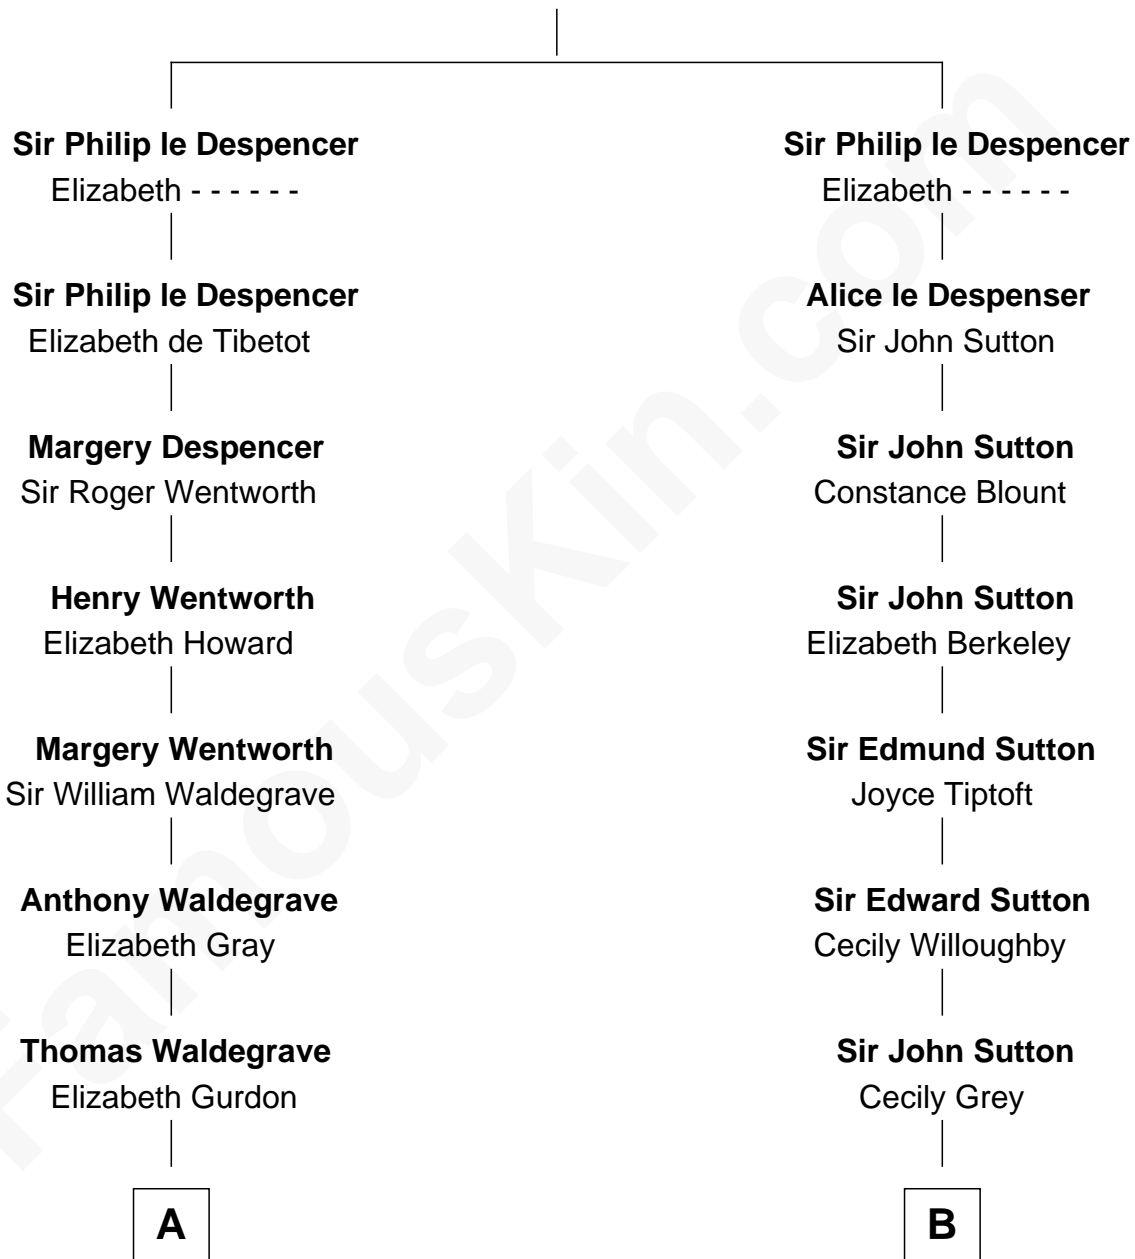

# FamousKin.com Relationship Chart of

**John Cena**

*Movie Actor and WWE Pro Wrestler*

20th cousin of

**Bill Weld**

*68th Governor of Massachusetts*

**Sir Philip le Despencer**

Joan de Cobham

**C**

**Charles Nichols**  
Julia Ellen Skelton

**Natalie Nichols**  
Ulysses John Lupien

**Carol Frances Lupien**  
John Joseph Cena

**John Cena**  
*Actor and Pro Wrestler*

**D**

**Harriet Hillard**  
William Augustus White

**Margaret Low White**  
Francis Minot Weld

**David Weld**  
Mary Blake Nichols

**Bill Weld**  
*68th Governor of Massachusetts*