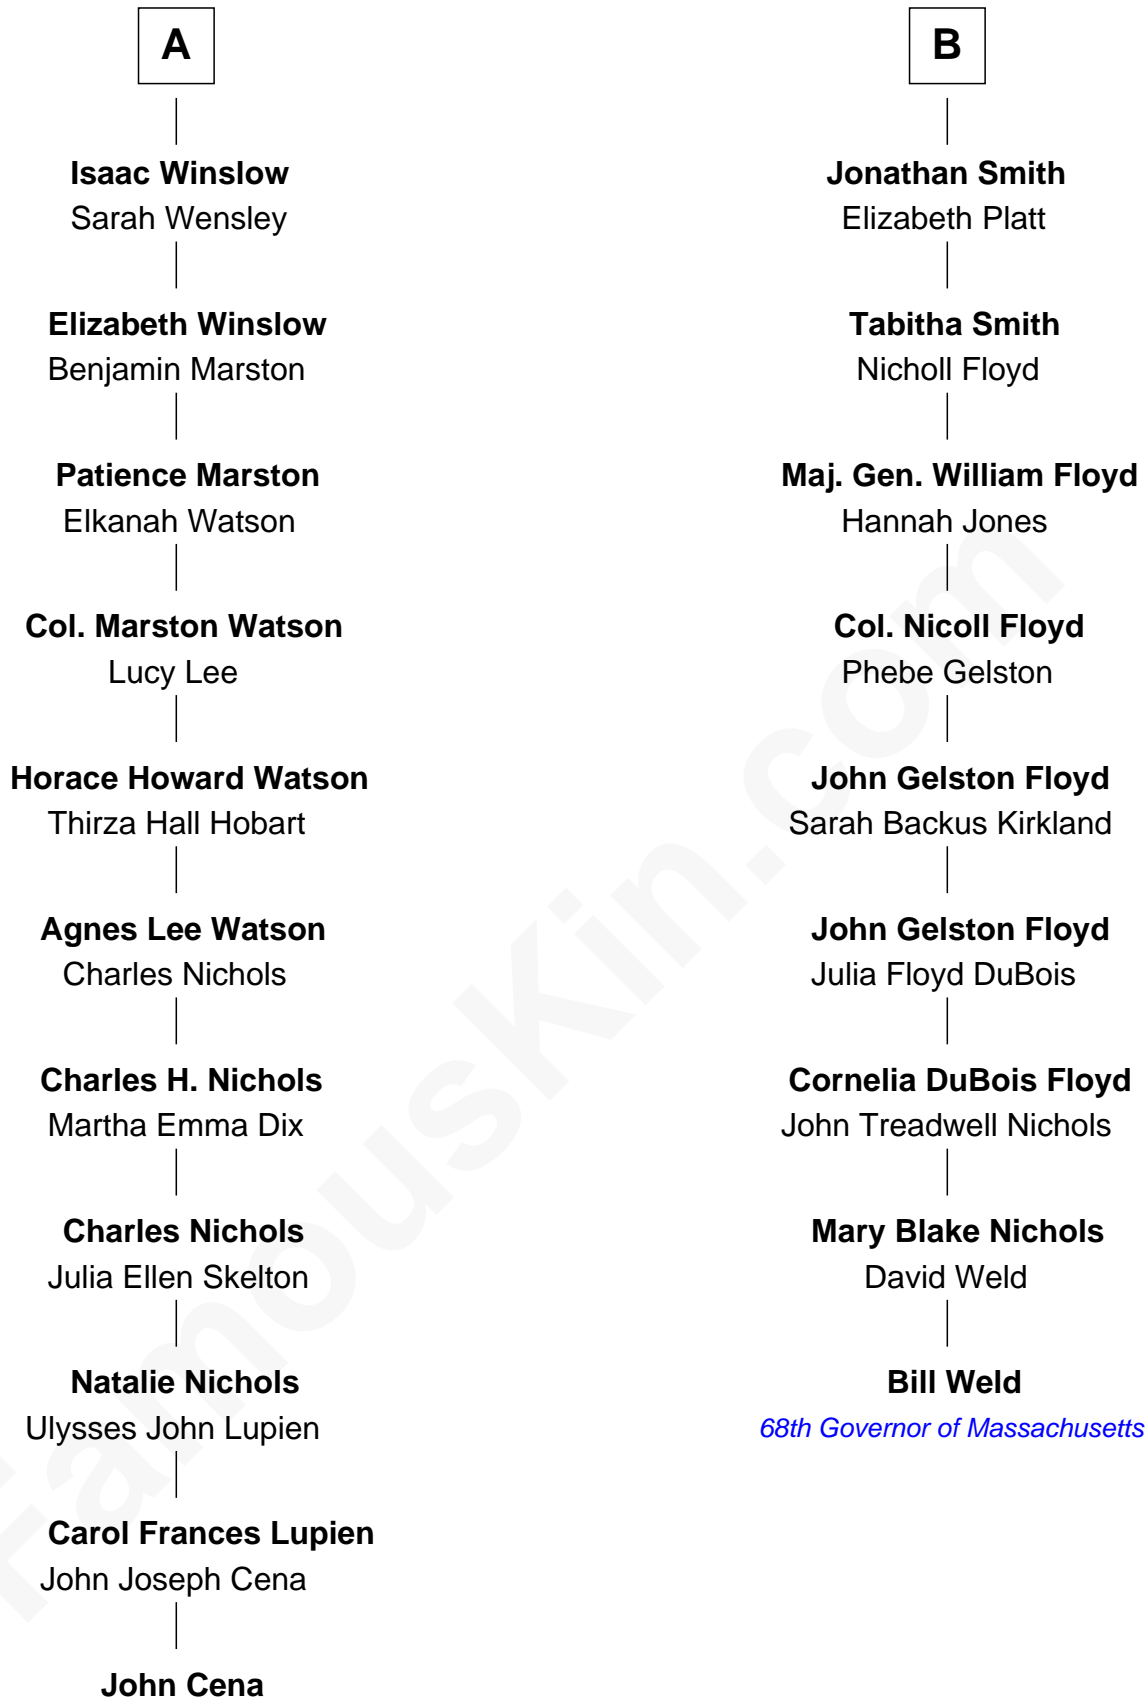

FamousKin.com

Relationship Chart of

John Cena

Movie Actor and WWE Pro Wrestler

15th cousin 2 times removed of

Bill Weld

68th Governor of Massachusetts

Sir William Boleyn

Margaret Butler

Thomas Boleyn
Elizabeth Howard

Mary Boleyn
Sir William Carey

Catherine Carey
Sir Francis Knollys

Anne Knollys
Sir Thomas West

Penelope West
Herbert Pelham

Herbert Pelham
Jemima Waldegrave

Penelope Pelham
Gov. Josiah Winslow

A

Sir Edward Boleyn
Anne Tempest

Elizabeth Boleyn
Thomas Payne

Mary Payne
William Reymes

William Reymes
Anne Evans

John Reymes
Frances - - - - -

Abigail Reymes
Rev. Nathaniel Brewster

Probable

Sarah Brewster
Jonathan Smith

B

Actor and Pro Wrestler

68th Governor of Massachusetts

John Cena photo by [Edward Joseph Hersom II](#)

Bill Weld photo by [Marc Nozell](#) ([CC BY-SA 2.0](#))