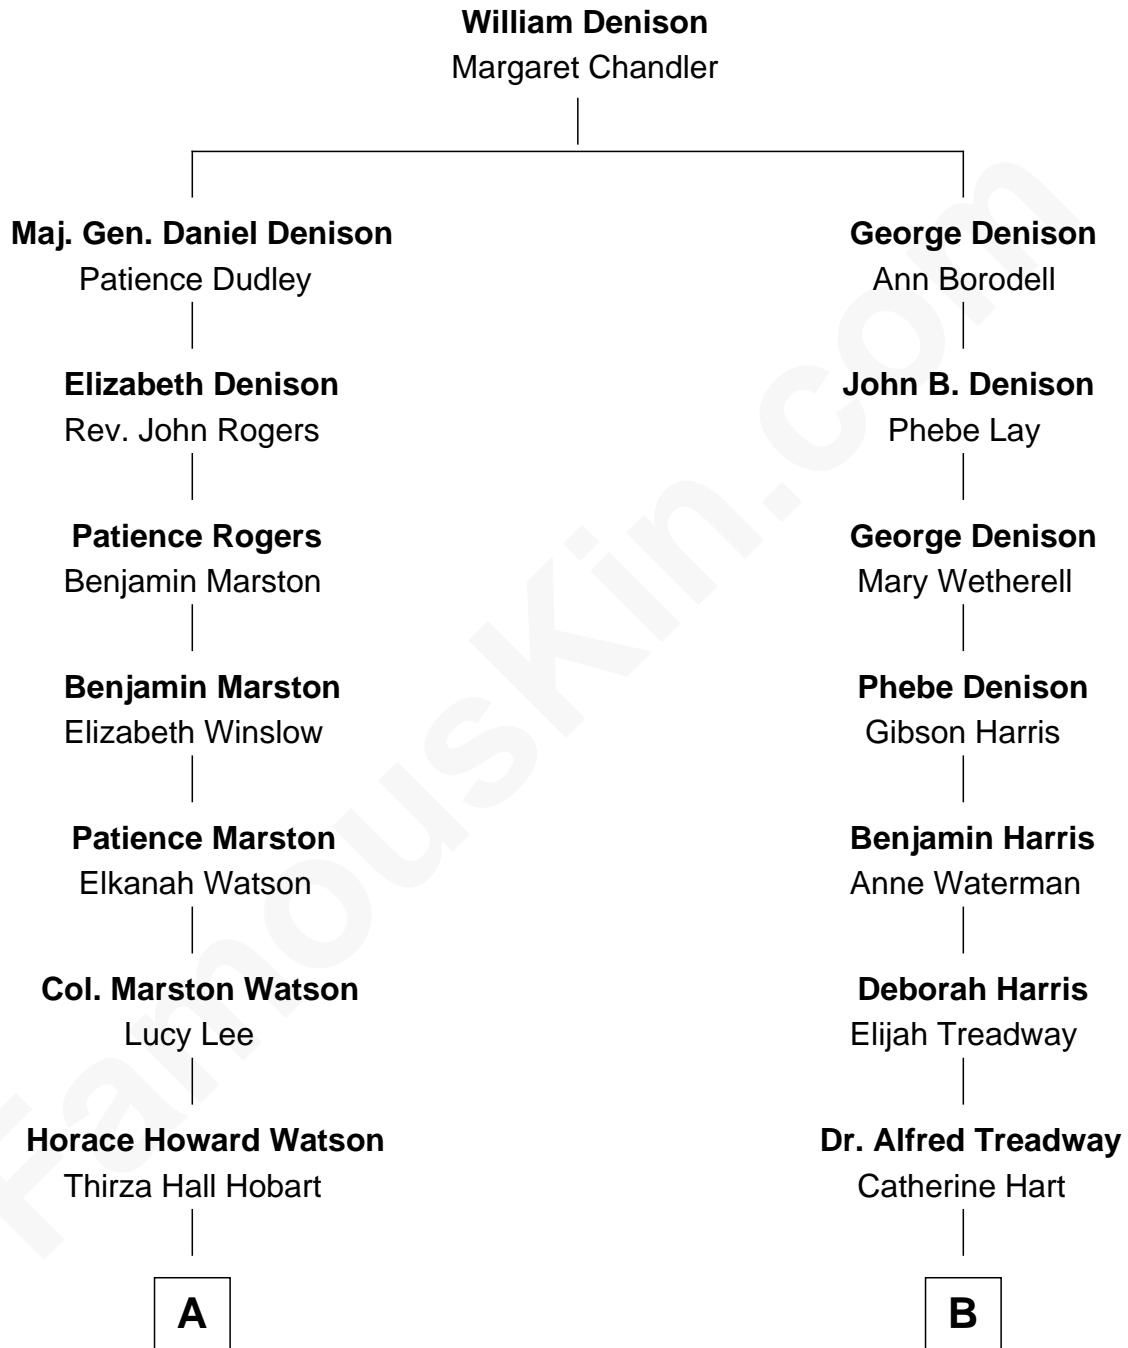

FamousKin.com

Relationship Chart of

John Cena

Movie Actor and WWE Pro Wrestler

11th cousin 1 time removed of

Bill Weld

68th Governor of Massachusetts

A

Agnes Lee Watson

Charles Nichols

Charles H. Nichols

Martha Emma Dix

Charles Nichols

Julia Ellen Skelton

Natalie Nichols

Ulysses John Lupien

Carol Frances Lupien

John Joseph Cena

John Cena

Actor and Pro Wrestler

B

Elizabeth Hart Treadway

Alexander Moss White

William Augustus White