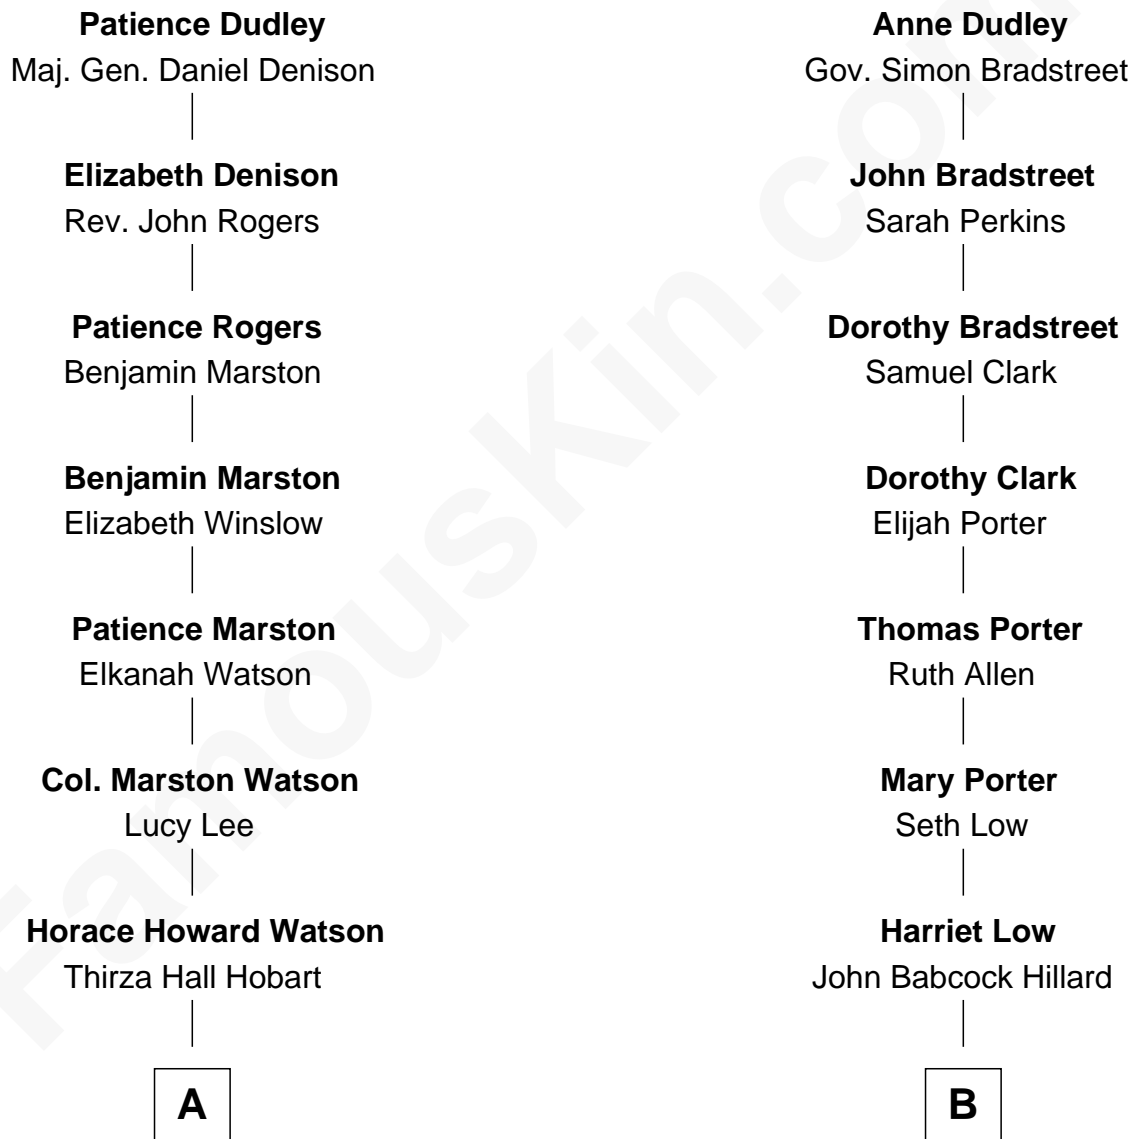

FamousKin.com

Relationship Chart of

John Cena

Movie Actor and WWE Pro Wrestler

10th cousin 2 times removed of

Bill Weld

68th Governor of Massachusetts

Gov. Thomas Dudley

Dorothy York

A

Agnes Lee Watson

Charles Nichols

Charles H. Nichols

Martha Emma Dix

Charles Nichols

Julia Ellen Skelton