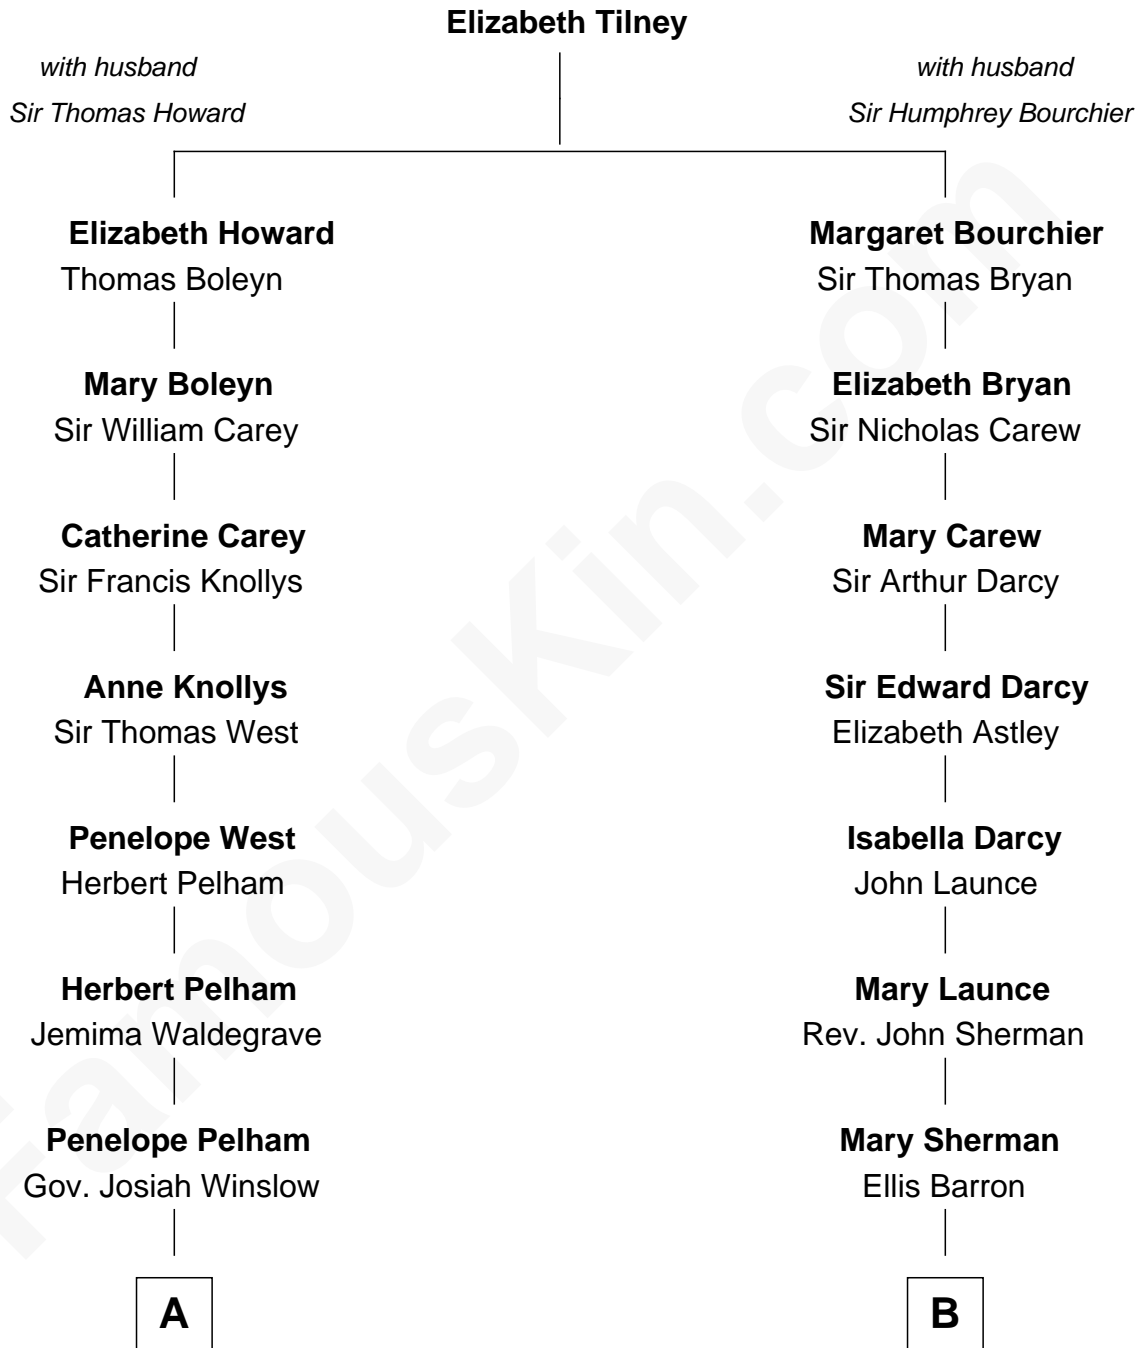

FamousKin.com

Relationship Chart of

John Cena

Movie Actor and WWE Pro Wrestler

15th cousin 2 times removed of

Bill Weld

68th Governor of Massachusetts

Actor and Pro Wrestler

68th Governor of Massachusetts

John Cena photo by [Edward Joseph Hersom II](#)

Bill Weld photo by [Marc Nozell](#) [\(CC BY-SA 2.0\)](#)