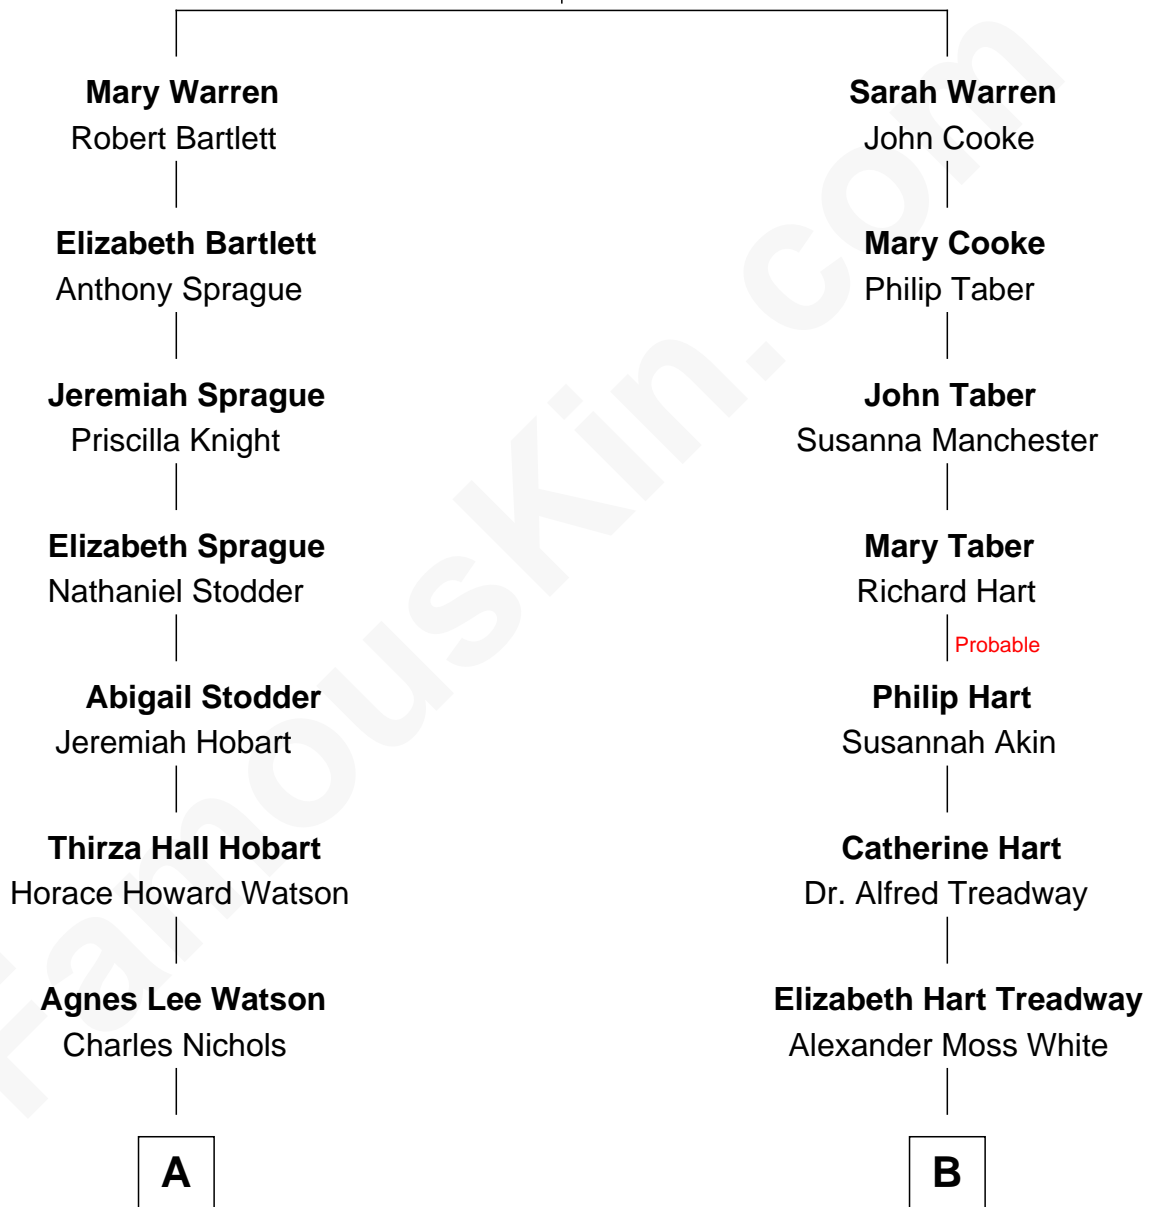

FamousKin.com

Relationship Chart of

John Cena

Movie Actor and WWE Pro Wrestler

10th cousin 1 time removed of

Bill Weld

68th Governor of Massachusetts

Richard Warren
Elizabeth Walker