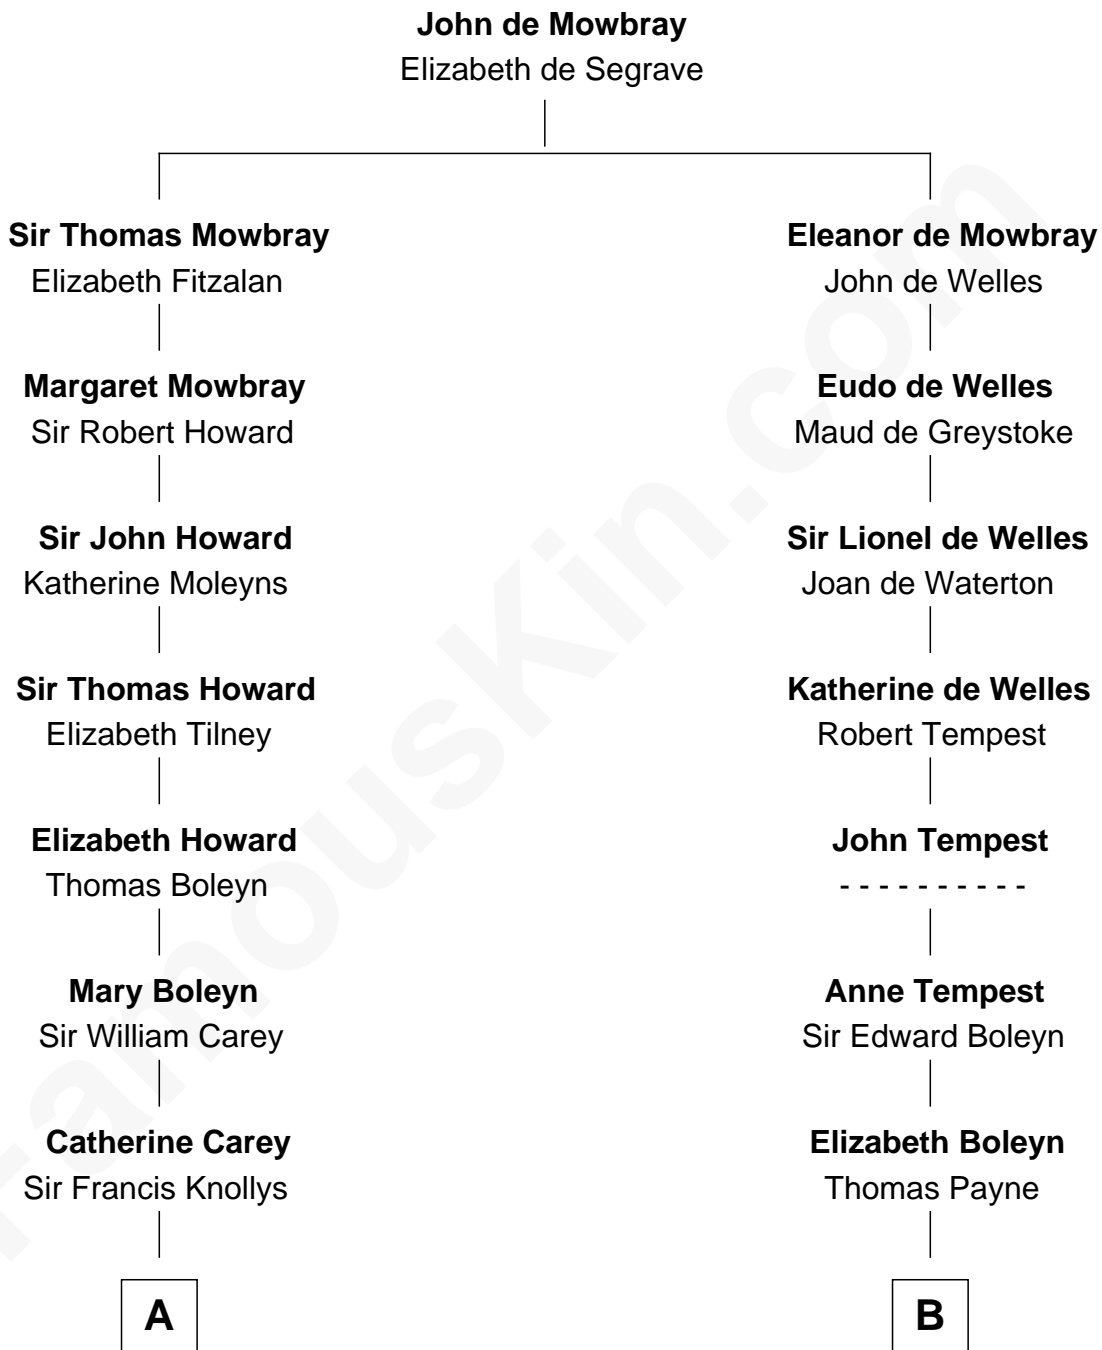

FamousKin.com Relationship Chart of

John Cena

Movie Actor and WWE Pro Wrestler

20th cousin 1 time removed of

Bill Weld

68th Governor of Massachusetts

C

Charles H. Nichols