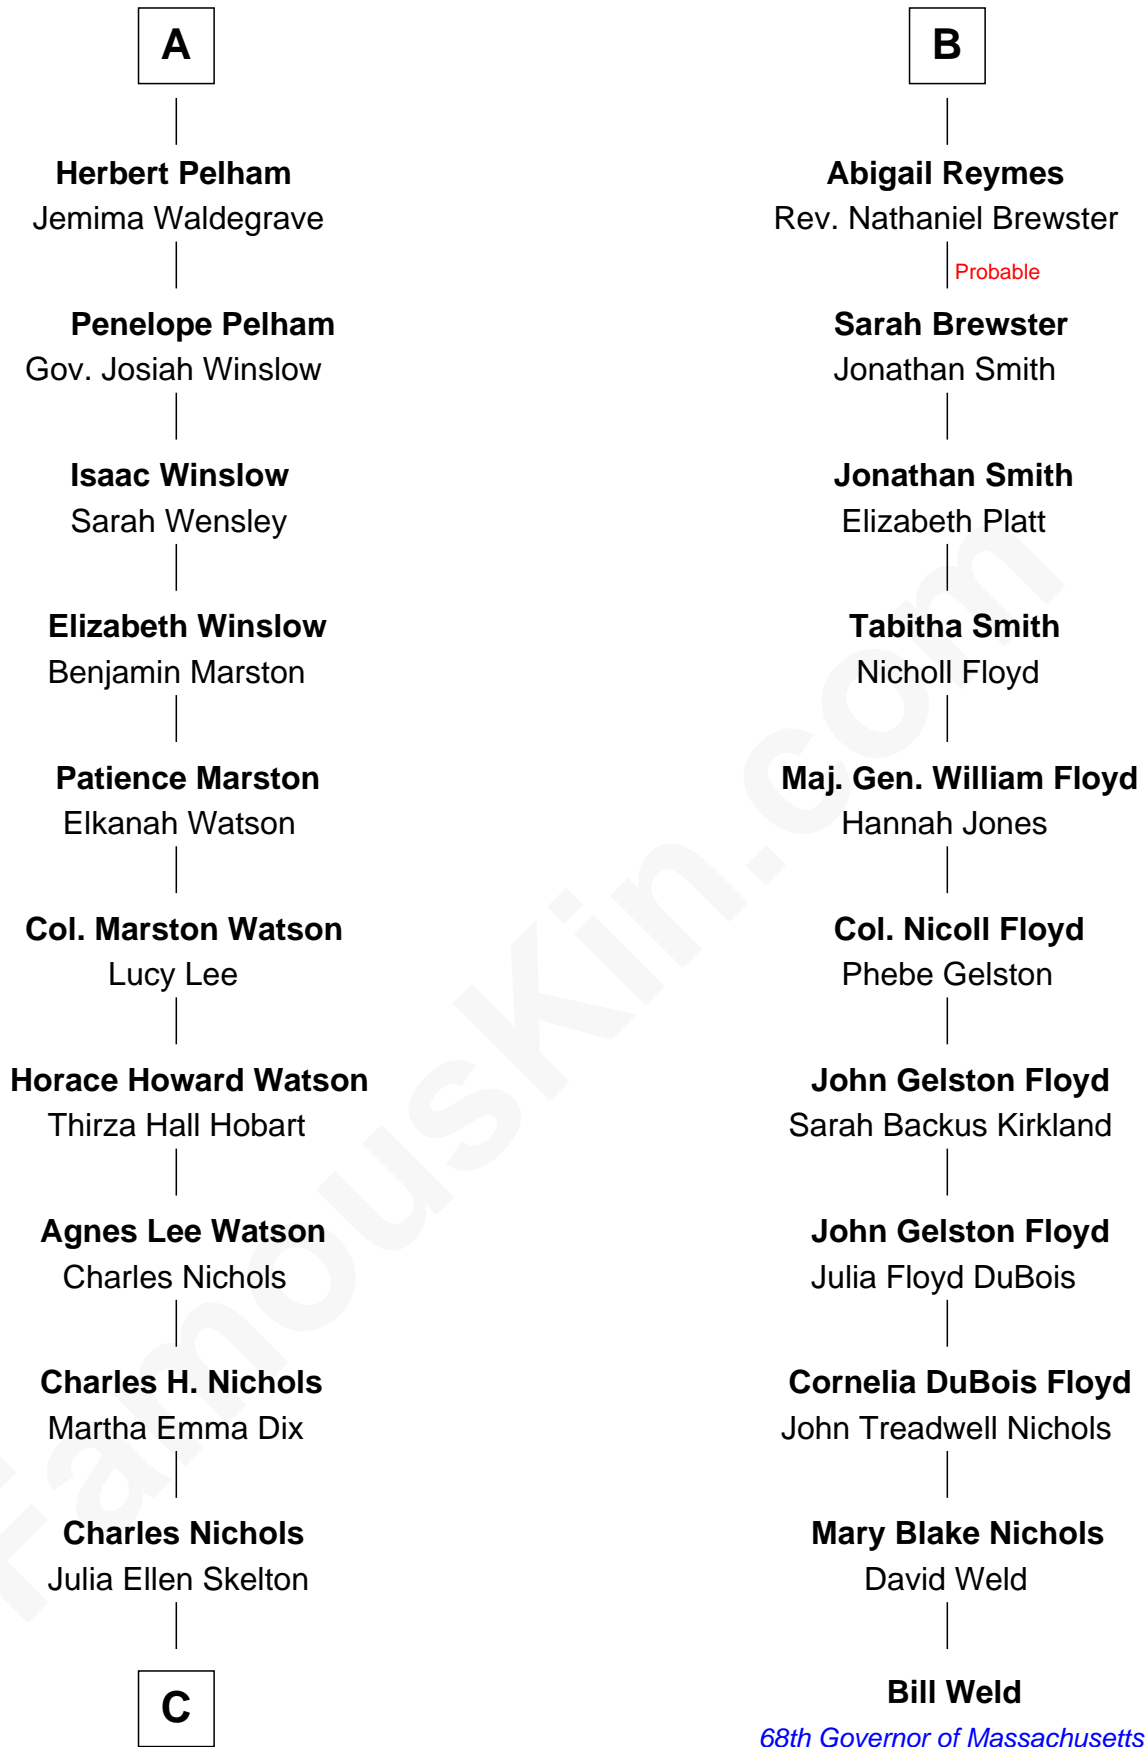

FamousKin.com

Relationship Chart of

John Cena

Movie Actor and WWE Pro Wrestler

17th cousin 2 times removed of

Bill Weld

68th Governor of Massachusetts

Sir Lionel de Welles

Joan de Waterton

C

Natalie Nichols
Ulysses John Lupien

Carol Frances Lupien
John Joseph Cena

John Cena
Actor and Pro Wrestler

FamousKin.com