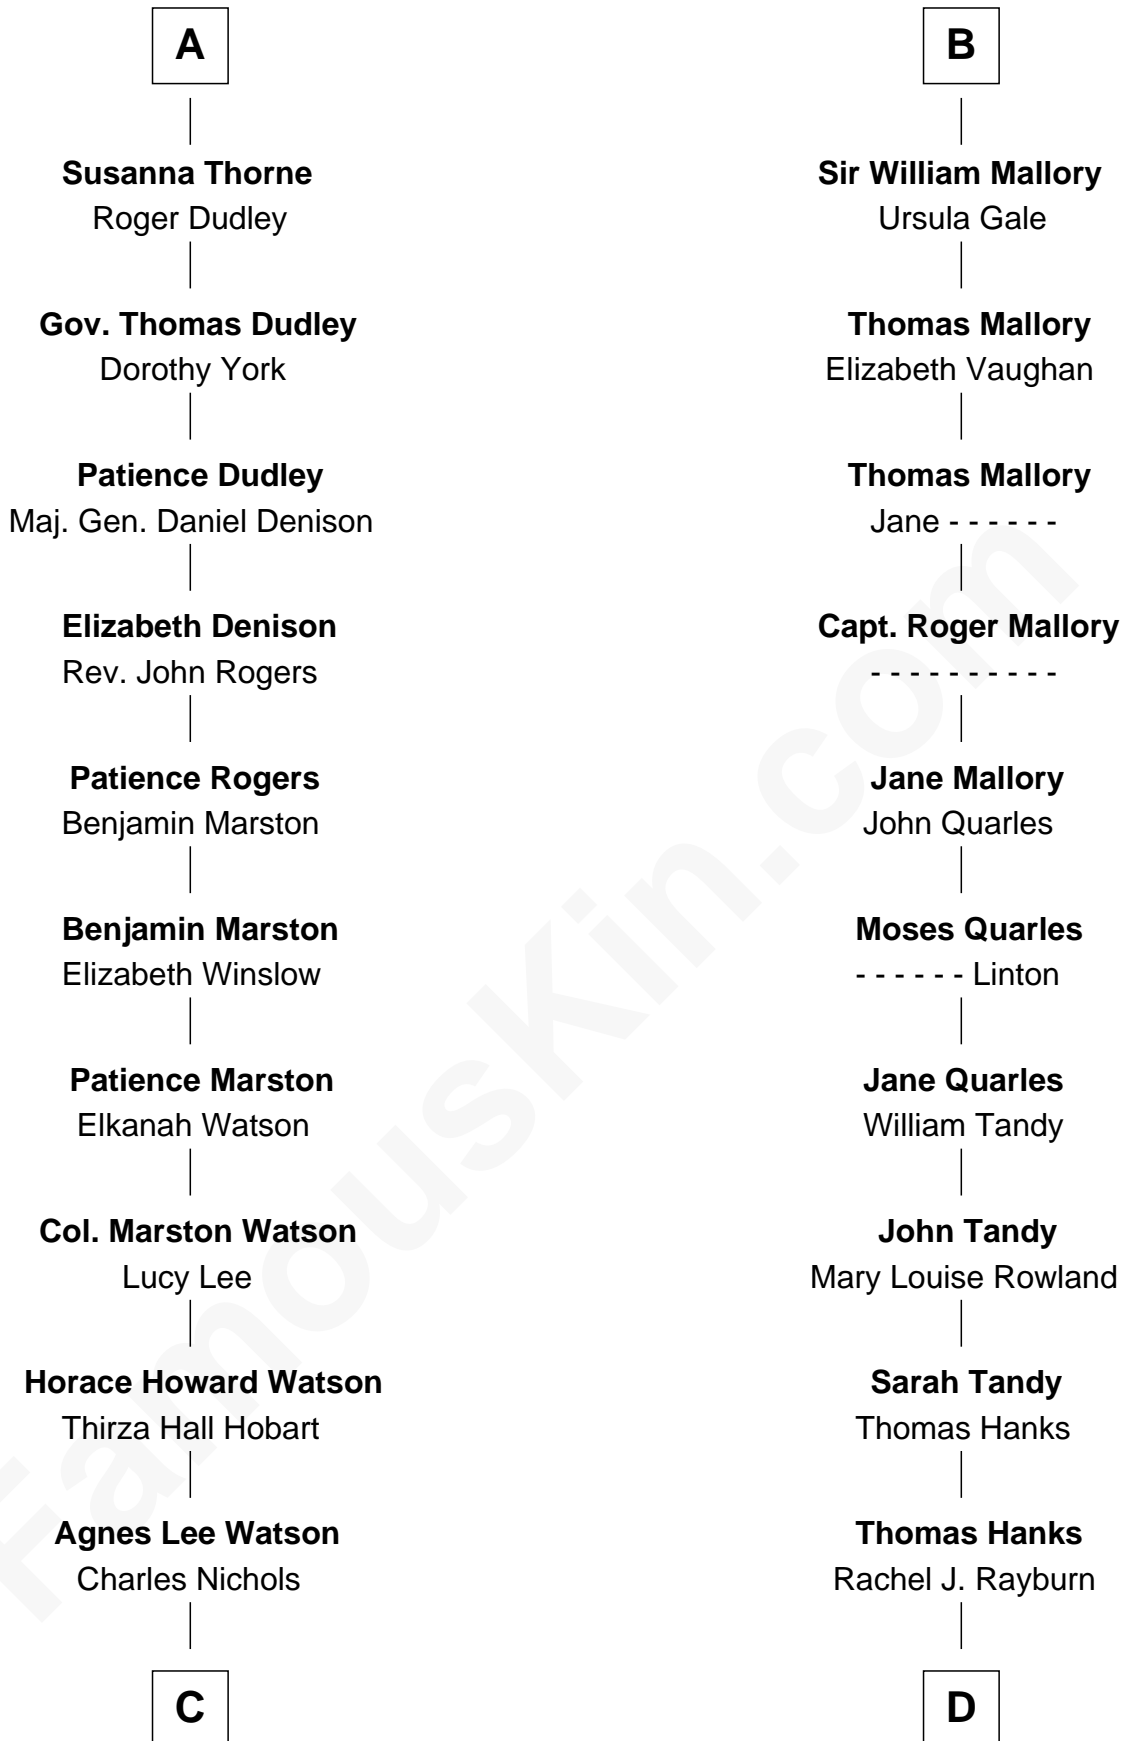

FamousKin.com

Relationship Chart of

John Cena

Movie Actor and WWE Pro Wrestler

20th cousin 1 time removed of

Tom Hanks
Movie Actor

Sir John Grey
Avice Marmion

C