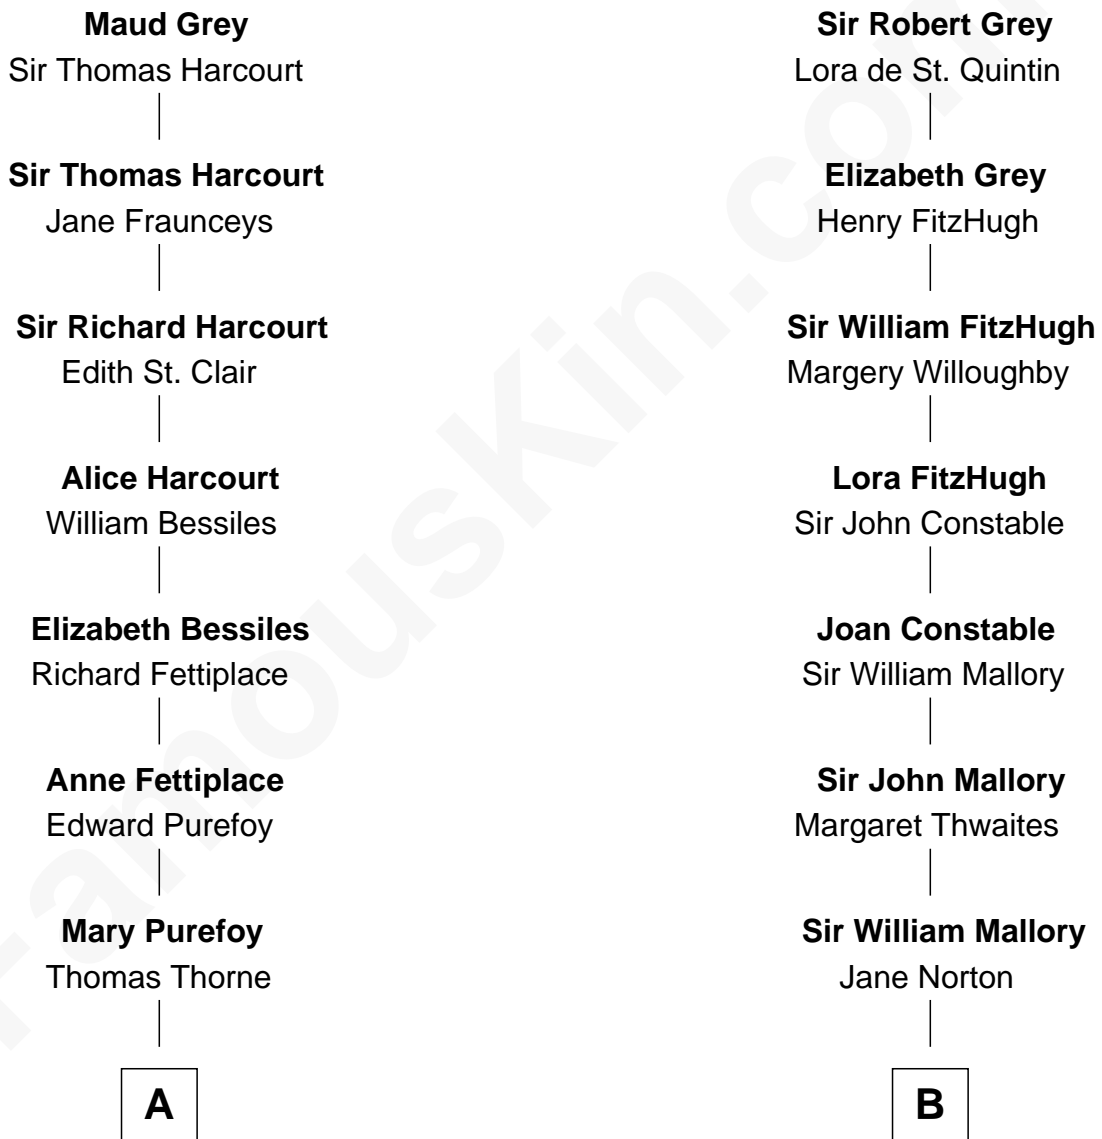

FamousKin.com

Relationship Chart of

John Cena

Movie Actor and WWE Pro Wrestler

20th cousin 1 time removed of

Tom Hanks
Movie Actor

Sir John Grey
Avice Marmion

C