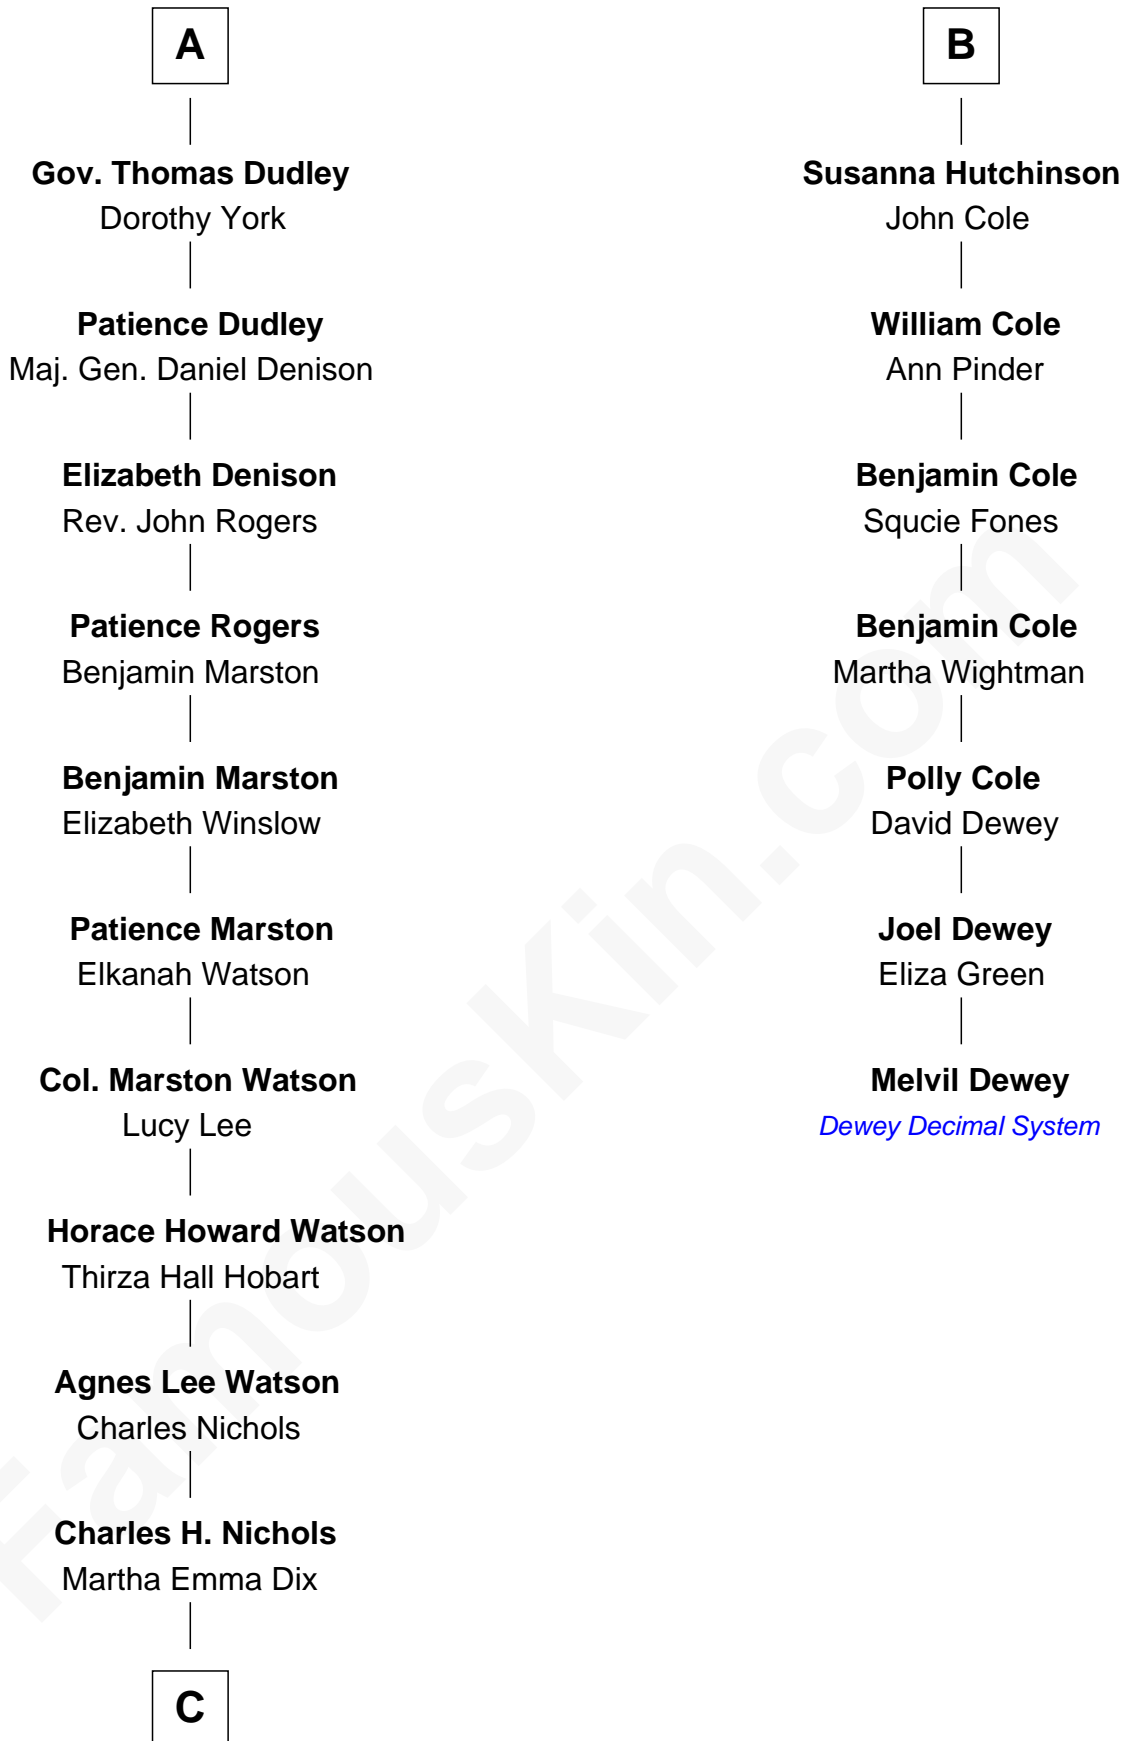

FamousKin.com

Relationship Chart of

John Cena

Movie Actor and WWE Pro Wrestler

13th cousin 7 times removed of

Melvil Dewey

Inventor of the Dewey Decimal System

C