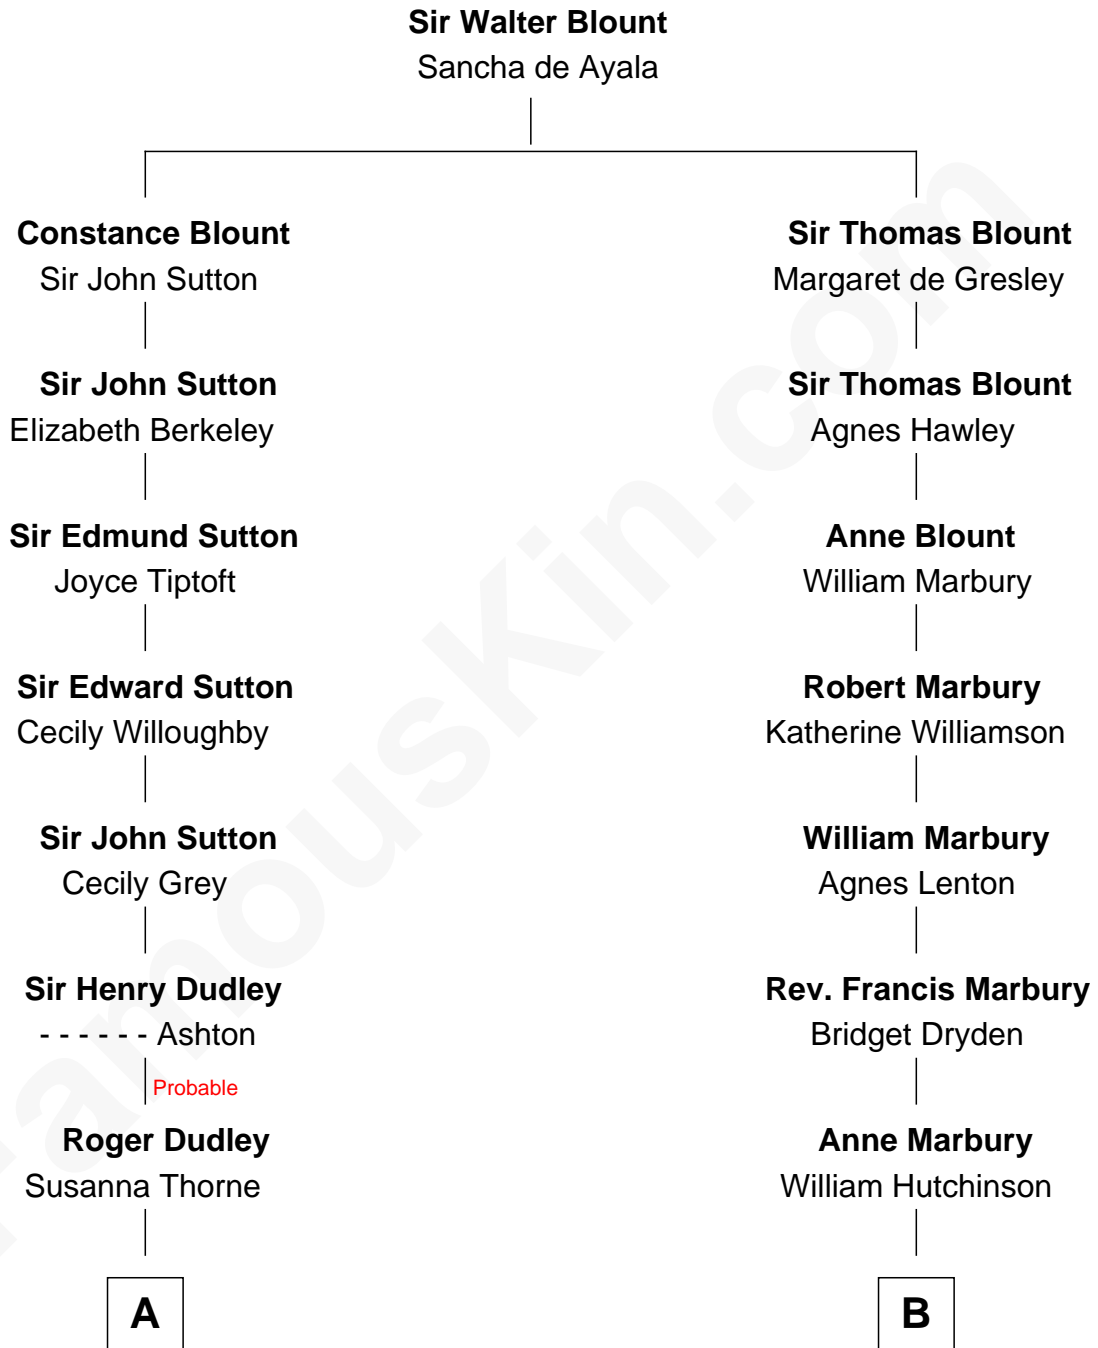

FamousKin.com

Relationship Chart of

John Cena

Movie Actor and WWE Pro Wrestler

13th cousin 7 times removed of

Melvil Dewey

Inventor of the Dewey Decimal System

C