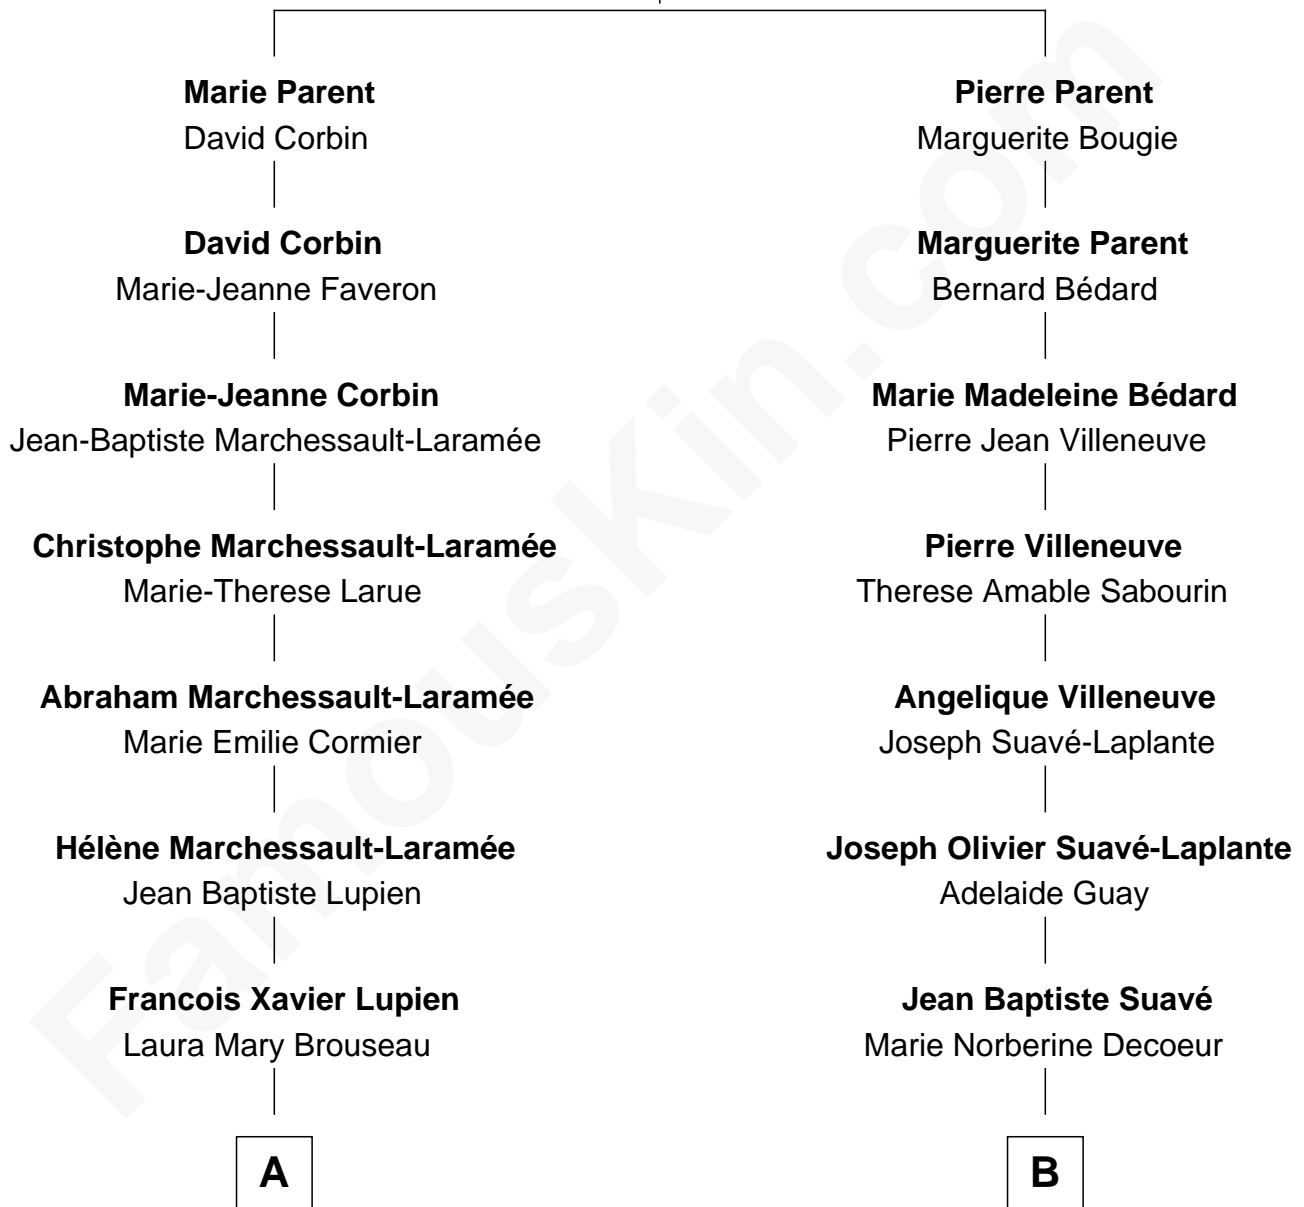

## Relationship Chart of

**John Cena**

*Movie Actor and WWE Pro Wrestler*

10th cousin of

**Jim Carrey**

*TV & Movie Actor*

**Pierre Parent**  
Jeanne Badeau

**A**