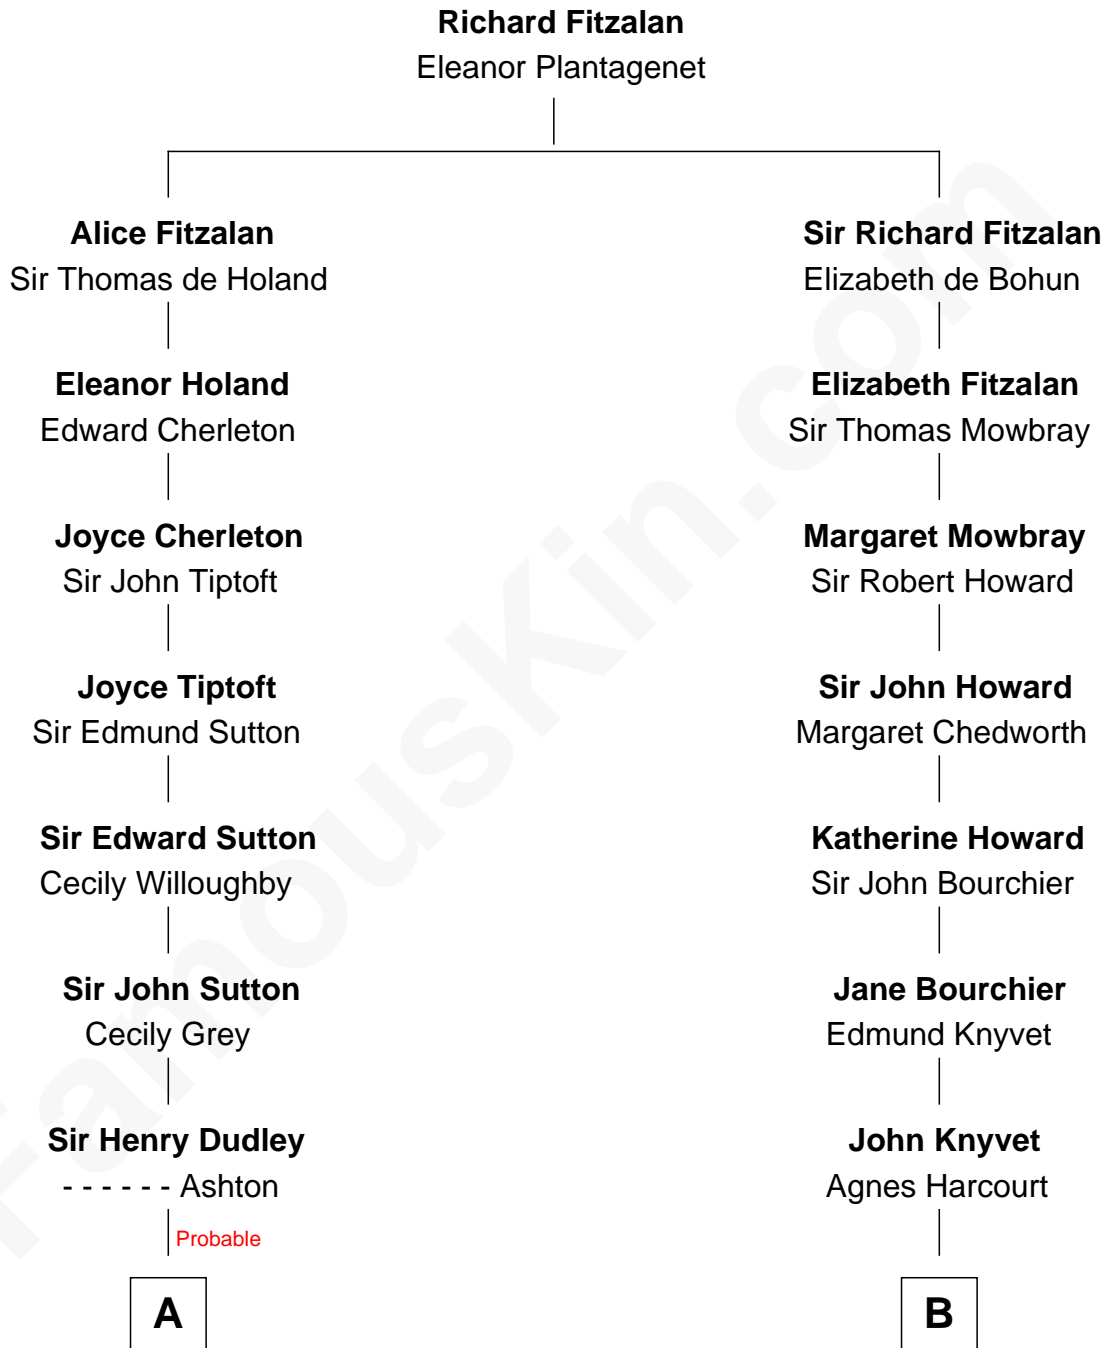

FamousKin.com

Relationship Chart of John Cena

Movie Actor and WWE Pro Wrestler

17th cousin 4 times removed of

Leverett Saltonstall

55th Governor of Massachusetts

C

—
Charles H. Nichols

Martha Emma Dix

—
Charles Nichols

Julia Ellen Skelton

—
Natalie Nichols

Ulysses John Lupien

—
Carol Frances Lupien

John Joseph Cena

—
John Cena