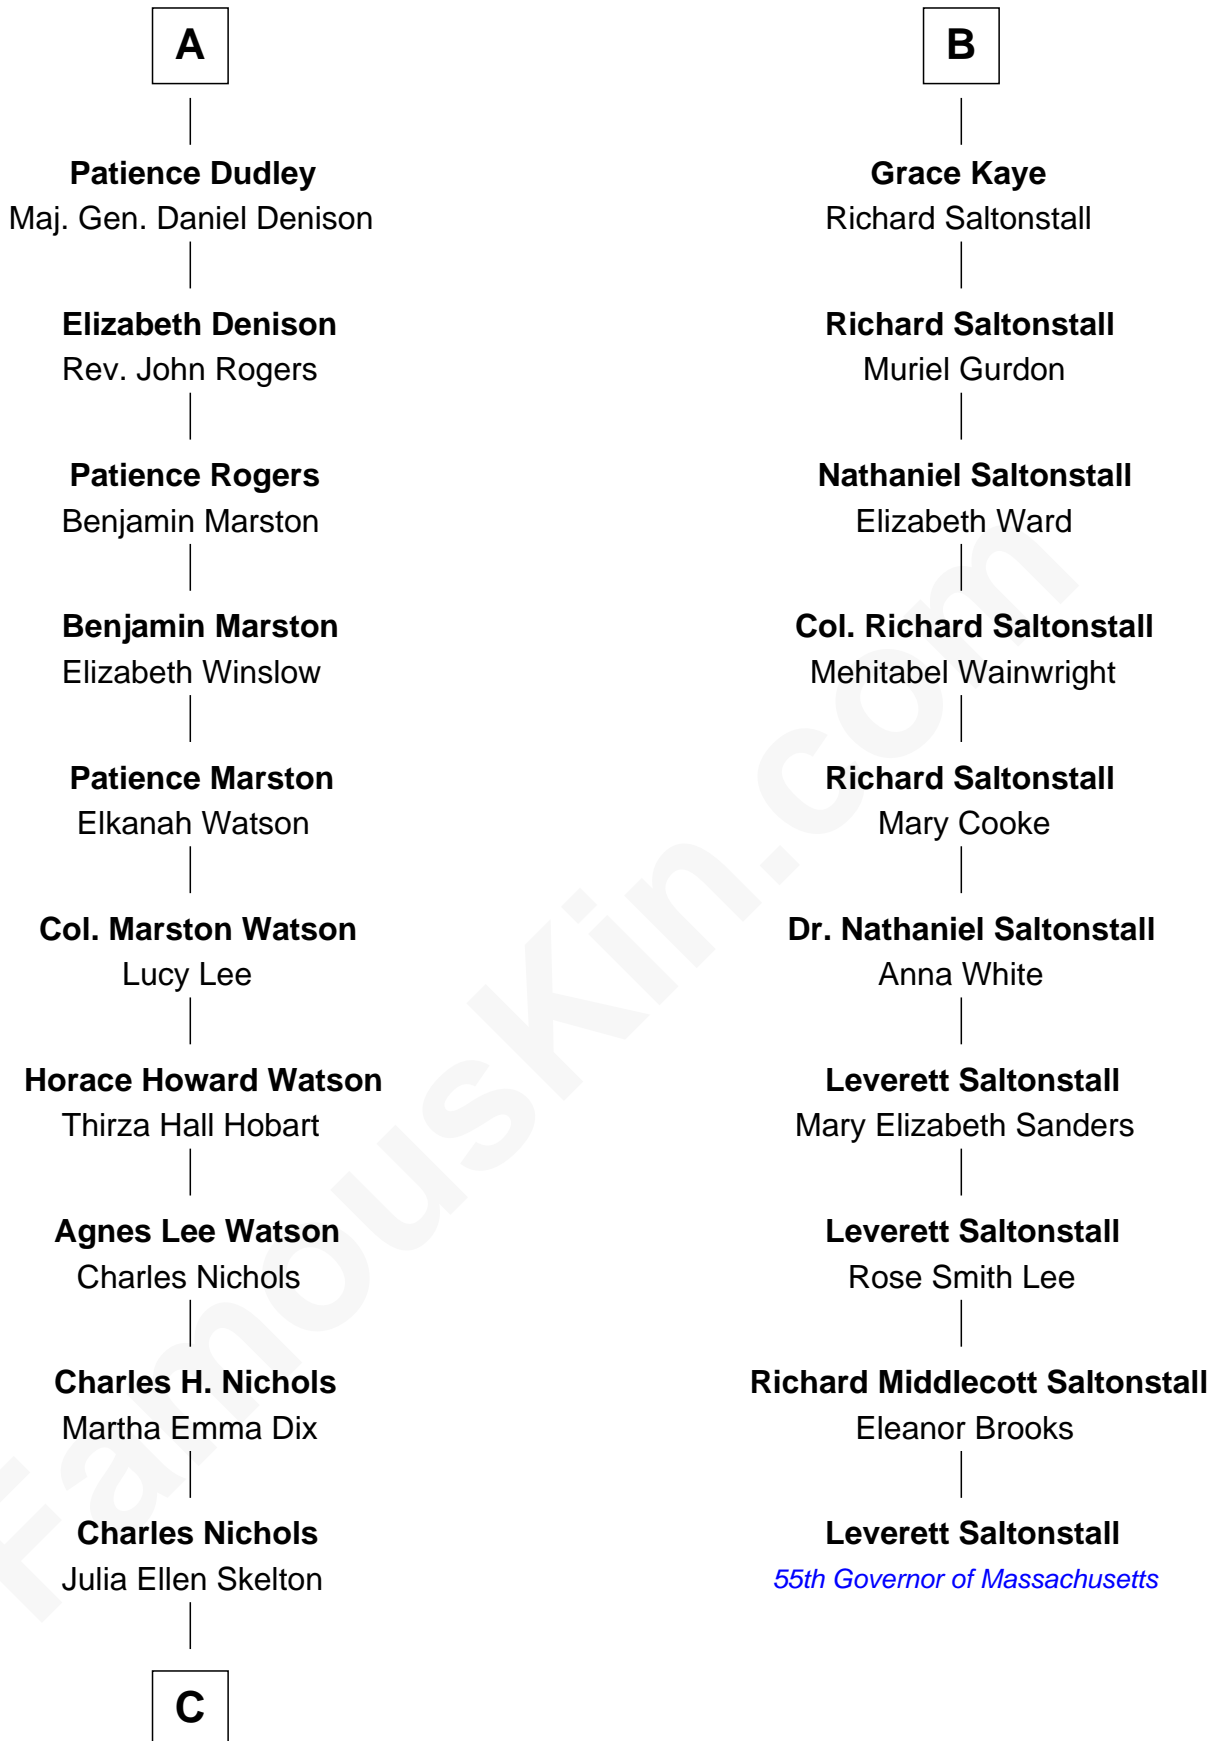

FamousKin.com

Relationship Chart of

John Cena

Movie Actor and WWE Pro Wrestler

16th cousin 3 times removed of

Leverett Saltonstall

55th Governor of Massachusetts

C