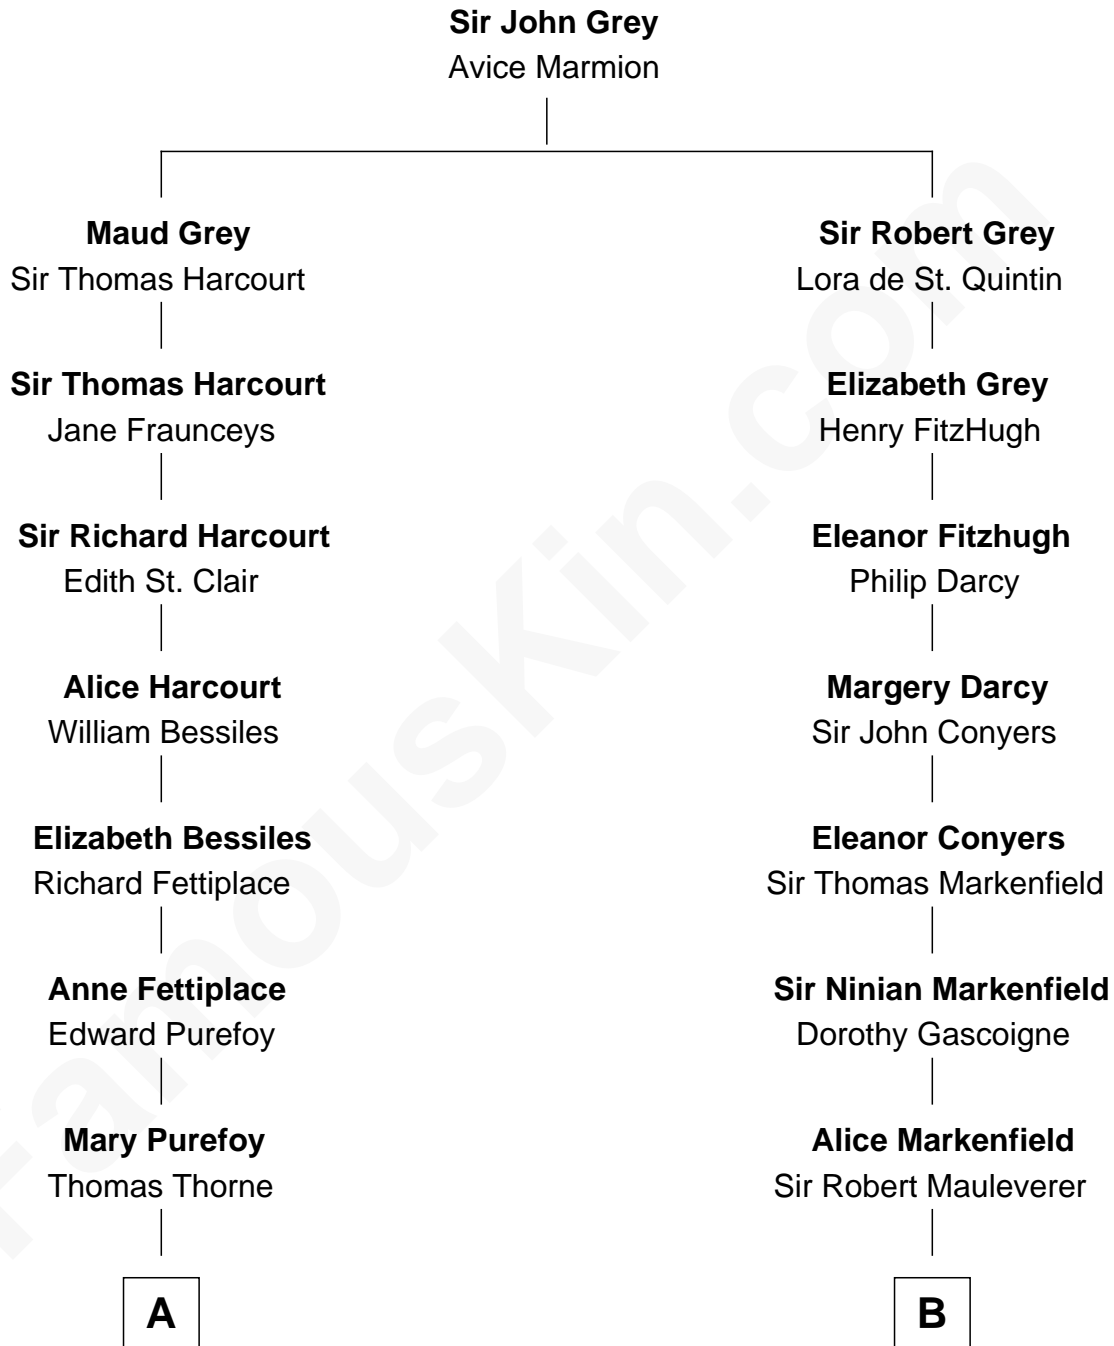

FamousKin.com

Relationship Chart of

John Cena

Movie Actor and WWE Pro Wrestler

18th cousin 3 times removed of

Leverett Saltonstall

55th Governor of Massachusetts

C

Leverett Saltonstall
55th Governor of Massachusetts