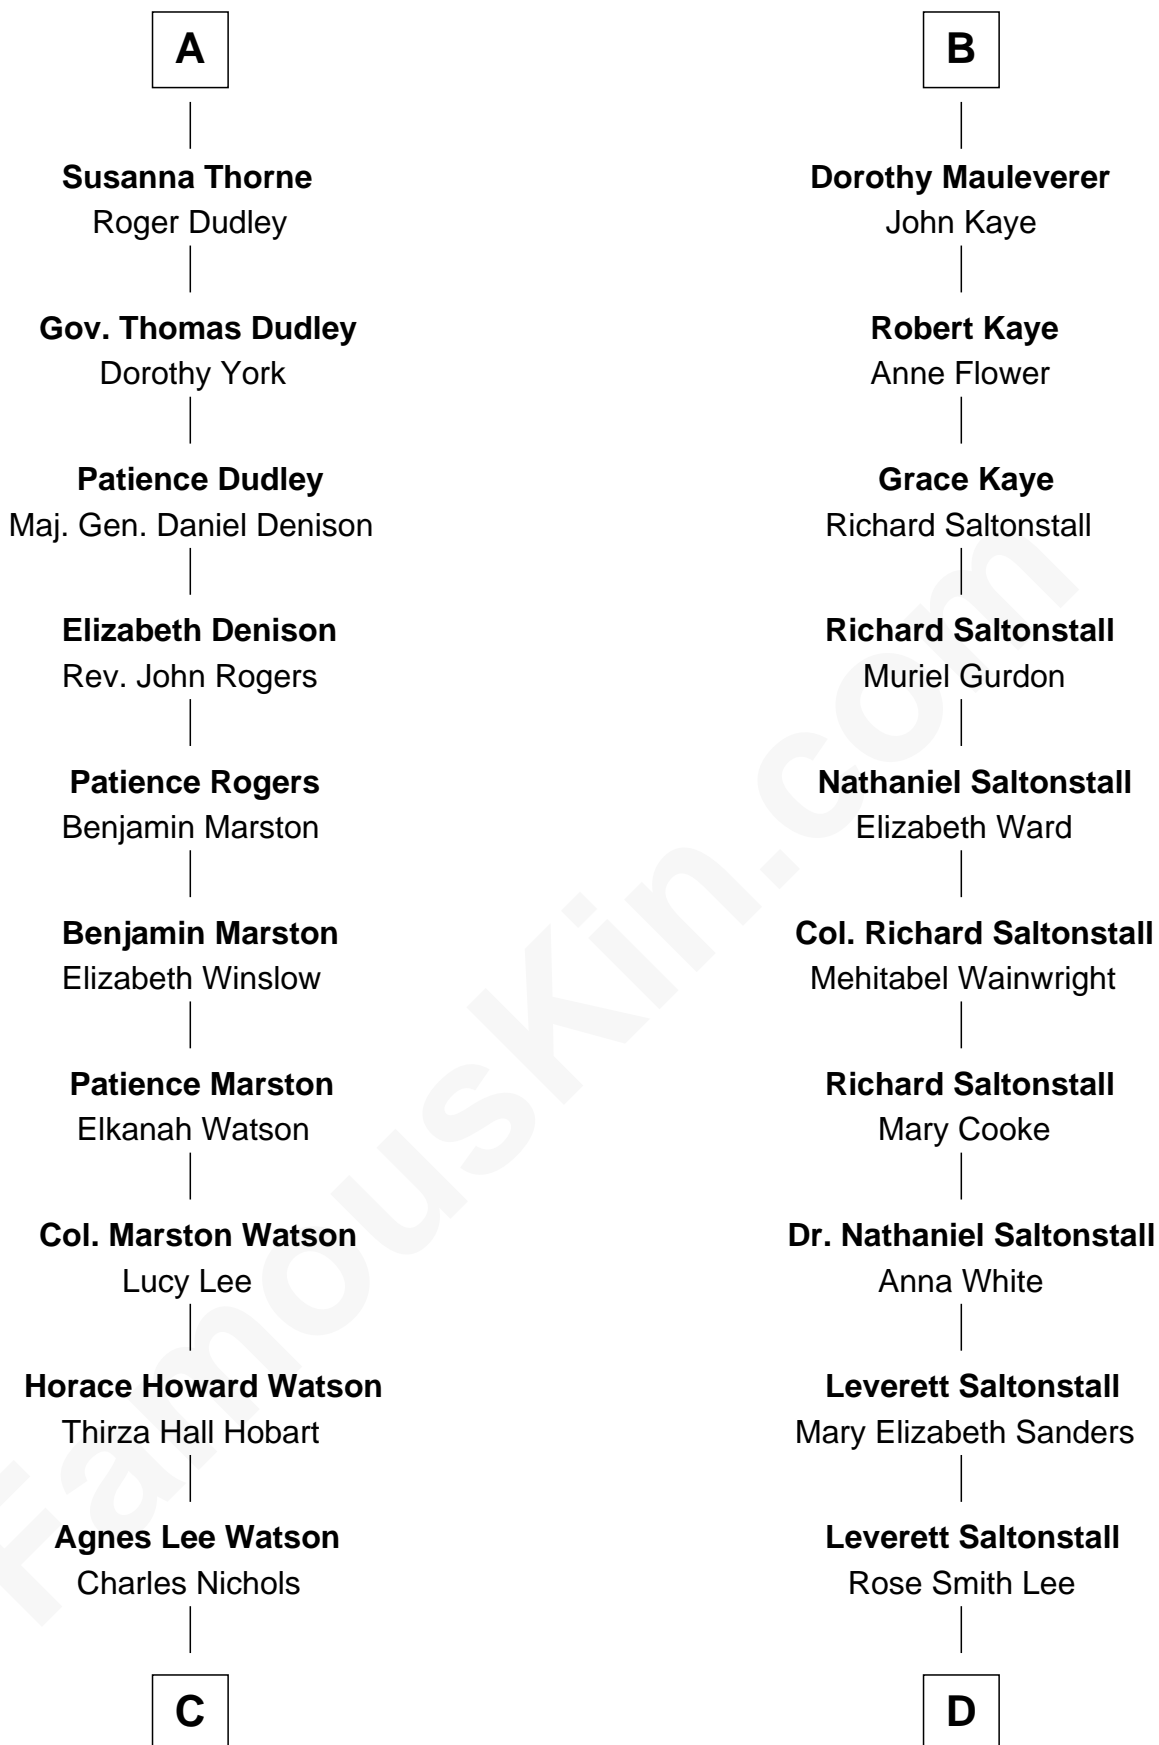

FamousKin.com

Relationship Chart of

John Cena

Movie Actor and WWE Pro Wrestler

18th cousin 3 times removed of

Leverett Saltonstall

55th Governor of Massachusetts

C

Leverett Saltonstall
55th Governor of Massachusetts