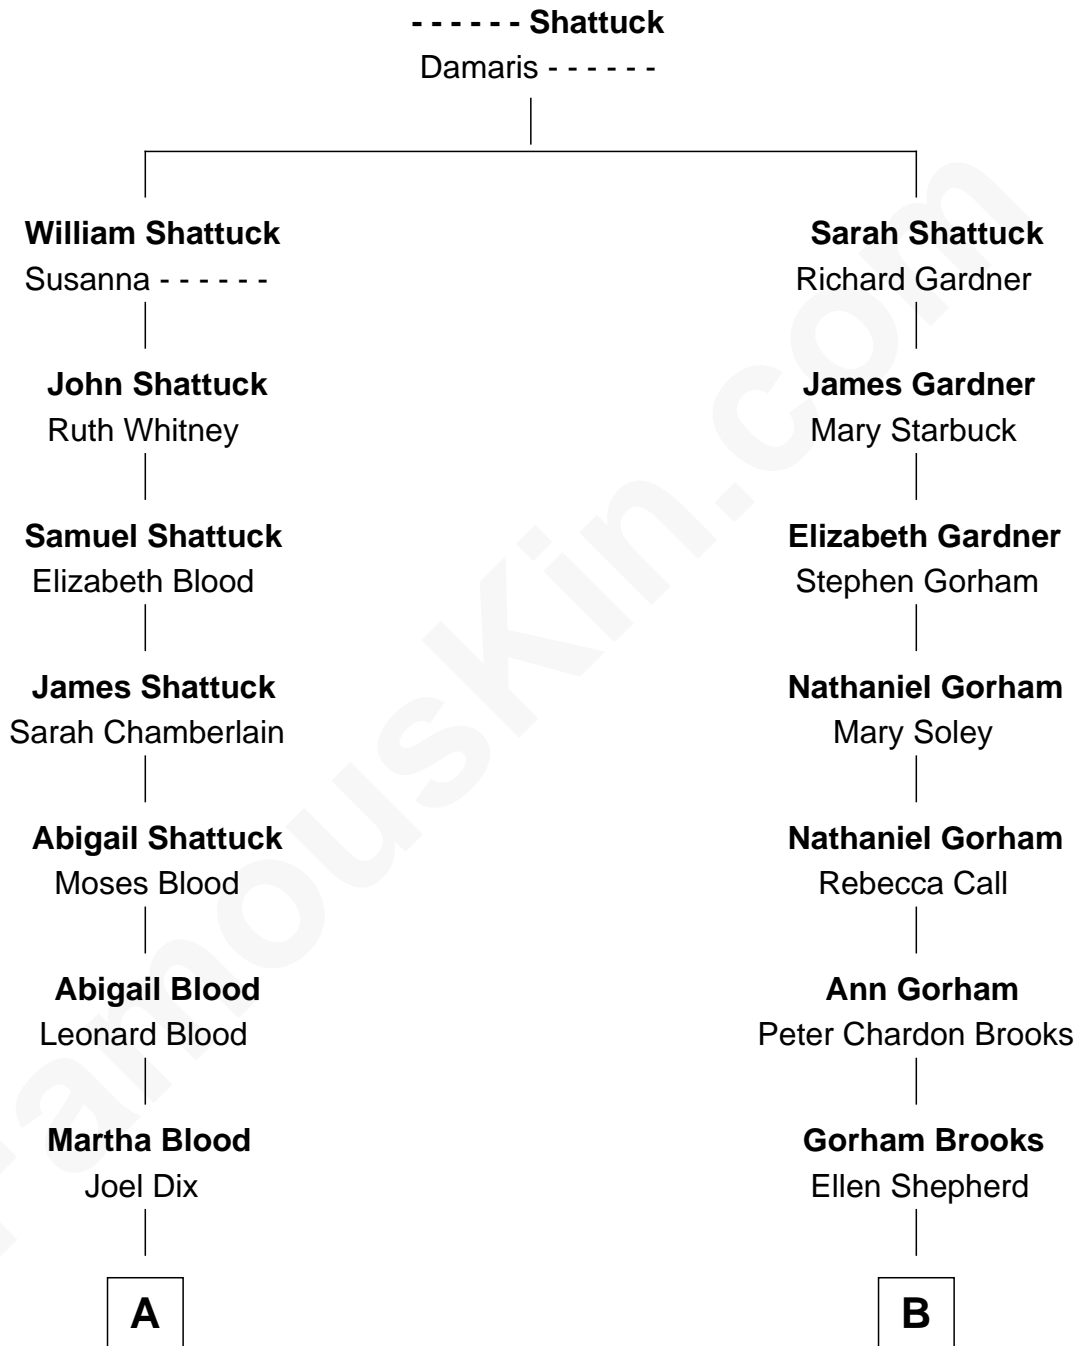

FamousKin.com

Relationship Chart of

John Cena

Movie Actor and WWE Pro Wrestler

9th cousin 2 times removed of

Leverett Saltonstall

55th Governor of Massachusetts

A

Martha Emma Dix

Charles H. Nichols

Charles Nichols

Julia Ellen Skelton

Natalie Nichols

Ulysses John Lupien

Carol Frances Lupien

John Joseph Cena

55th Governor of Massachusetts