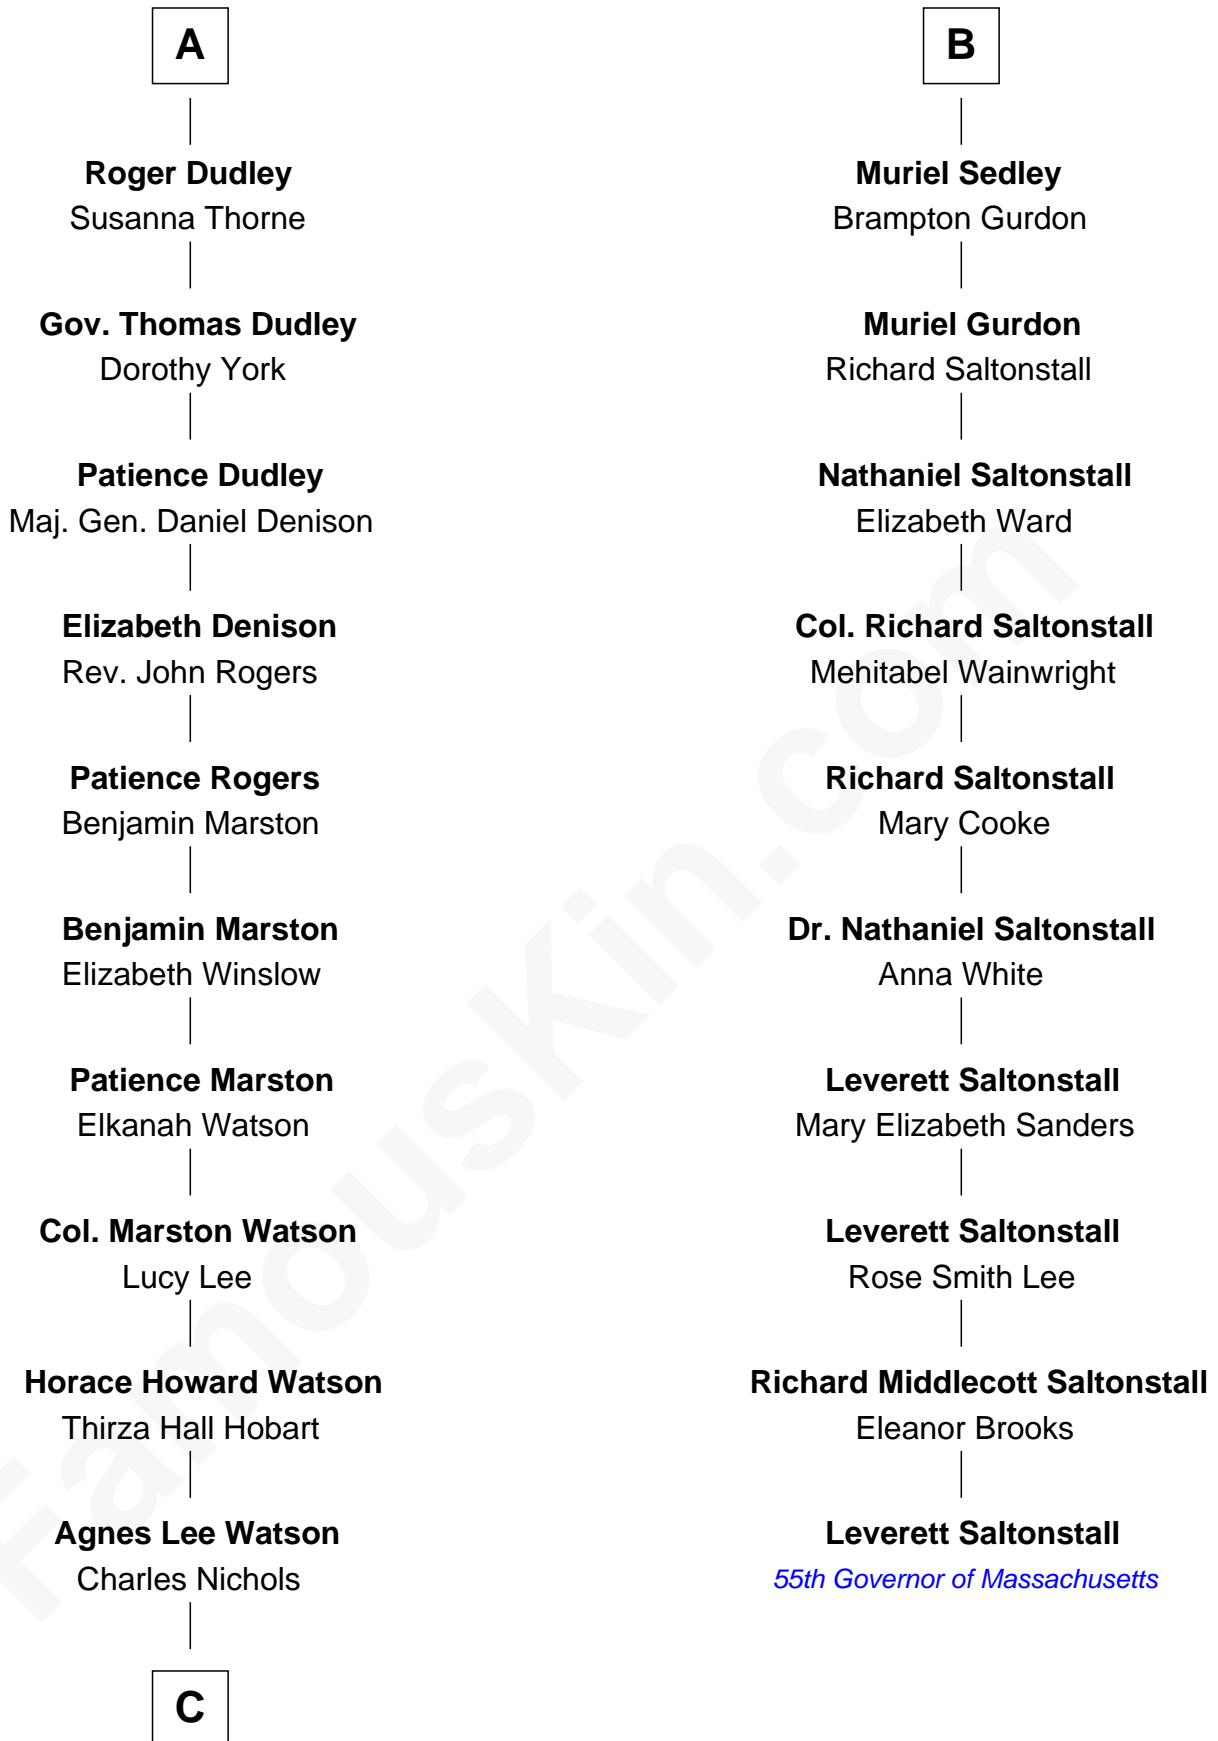

## Relationship Chart of John Cena

Movie Actor and WWE Pro Wrestler

16th cousin 5 times removed of

## Leverett Saltonstall

55th Governor of Massachusetts

**C**

—  
**Charles H. Nichols**

Martha Emma Dix

—  
**Charles Nichols**

Julia Ellen Skelton

—  
**Natalie Nichols**