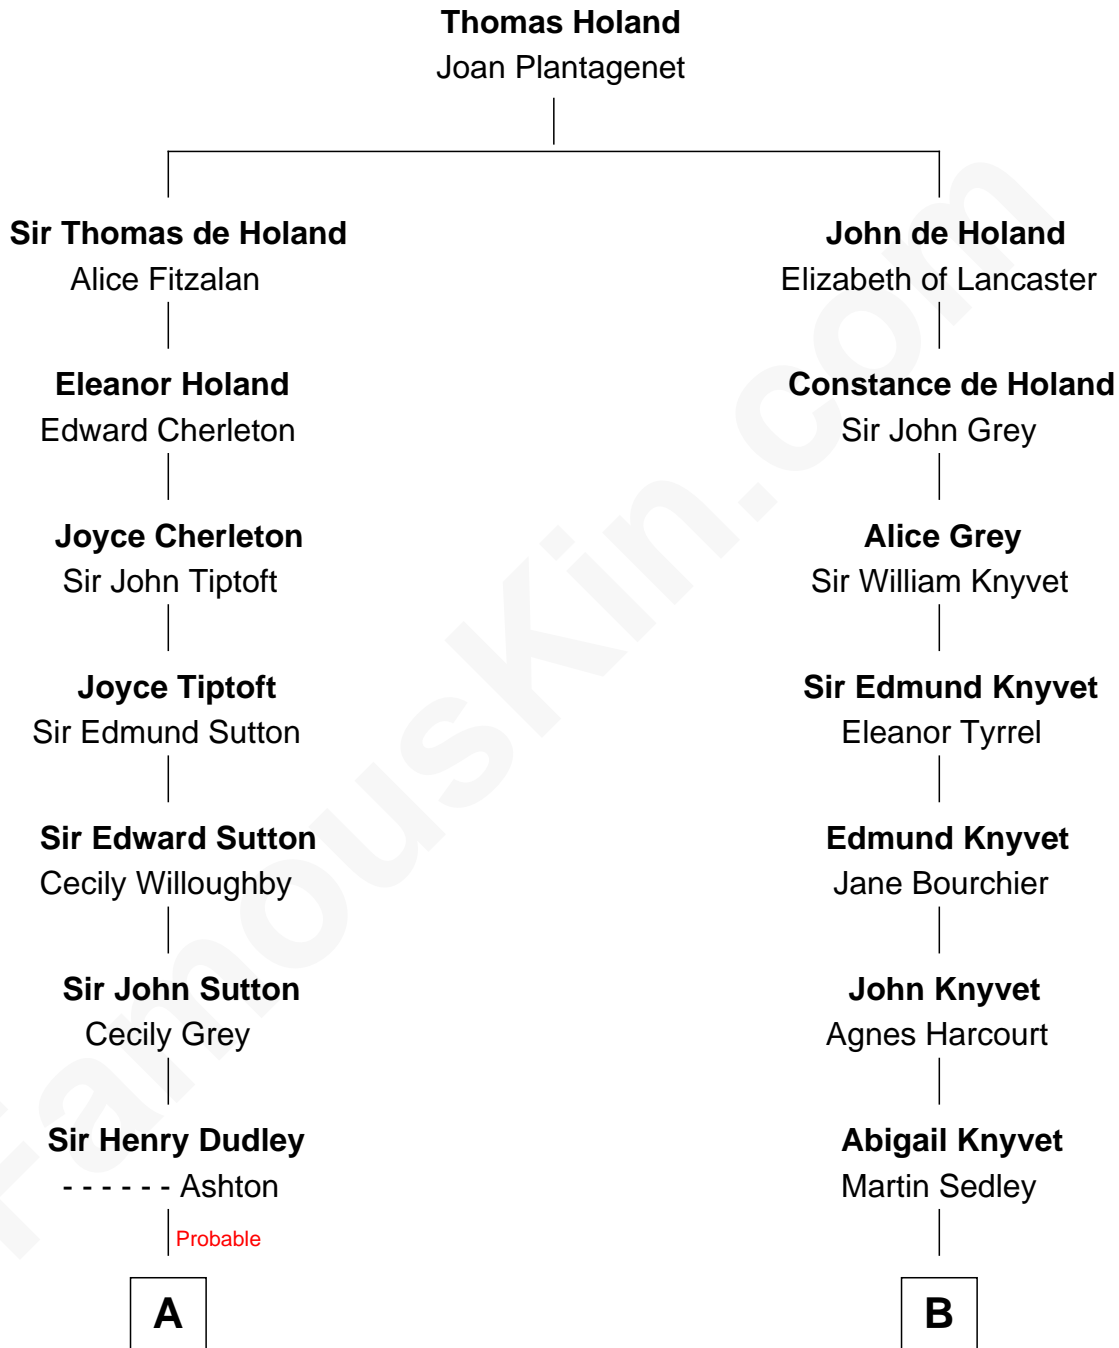

Leverett Saltonstall

55th Governor of Massachusetts