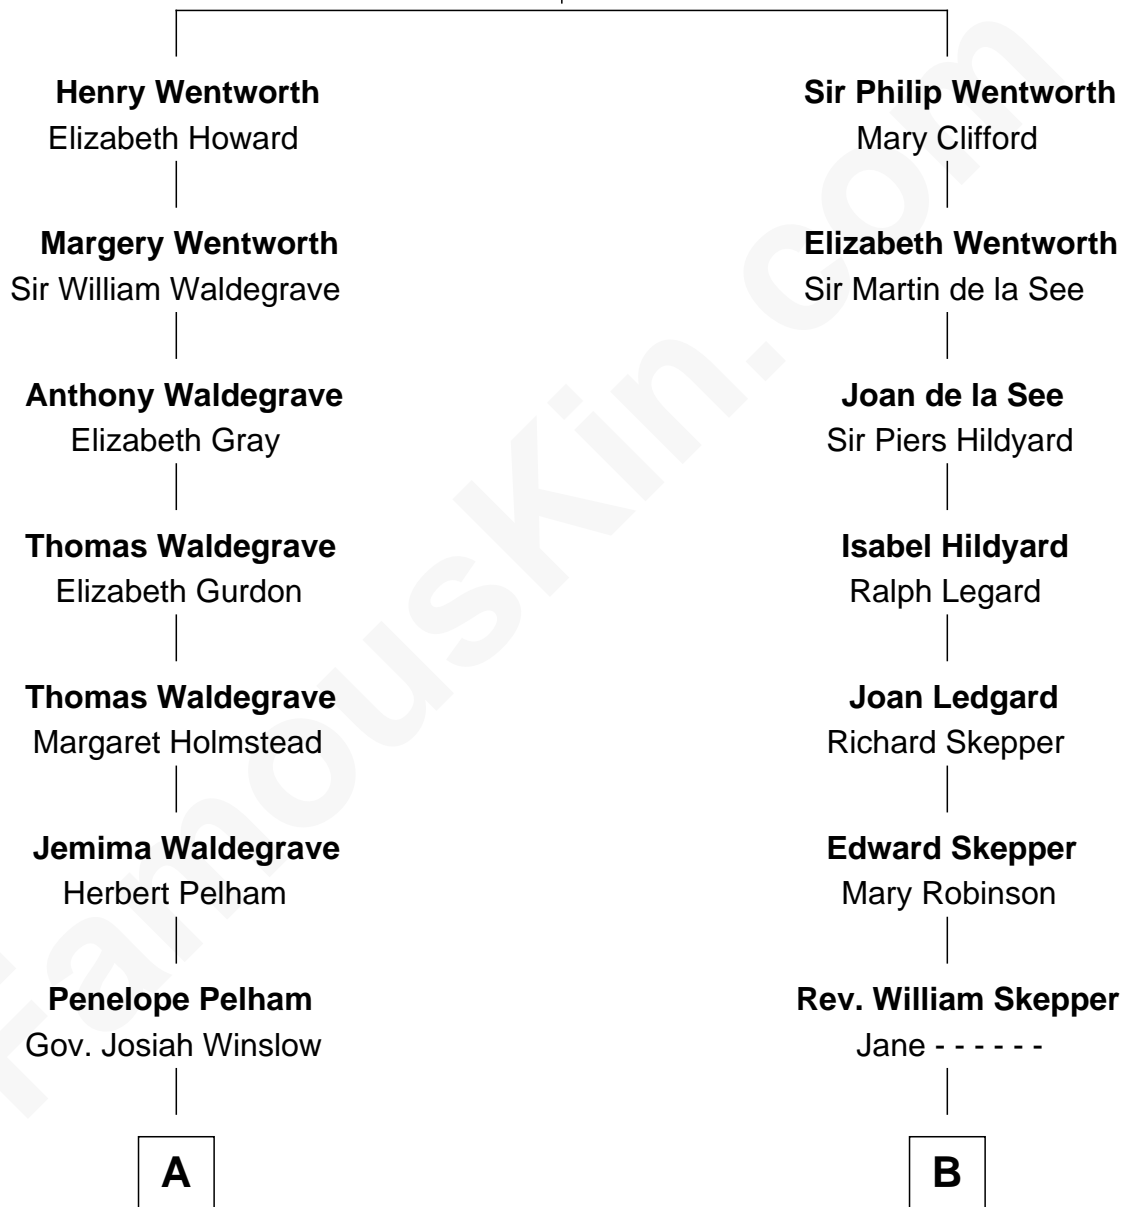

FamousKin.com

Relationship Chart of

John Cena

Movie Actor and WWE Pro Wrestler

17th cousin of

Leverett Saltonstall

55th Governor of Massachusetts

Sir Roger Wentworth

Margery Despencer

A

Isaac Winslow
Sarah Wensley

Elizabeth Winslow
Benjamin Marston

Patience Marston
Elkanah Watson

Col. Marston Watson
Lucy Lee

Horace Howard Watson
Thirza Hall Hobart

Agnes Lee Watson
Charles Nichols