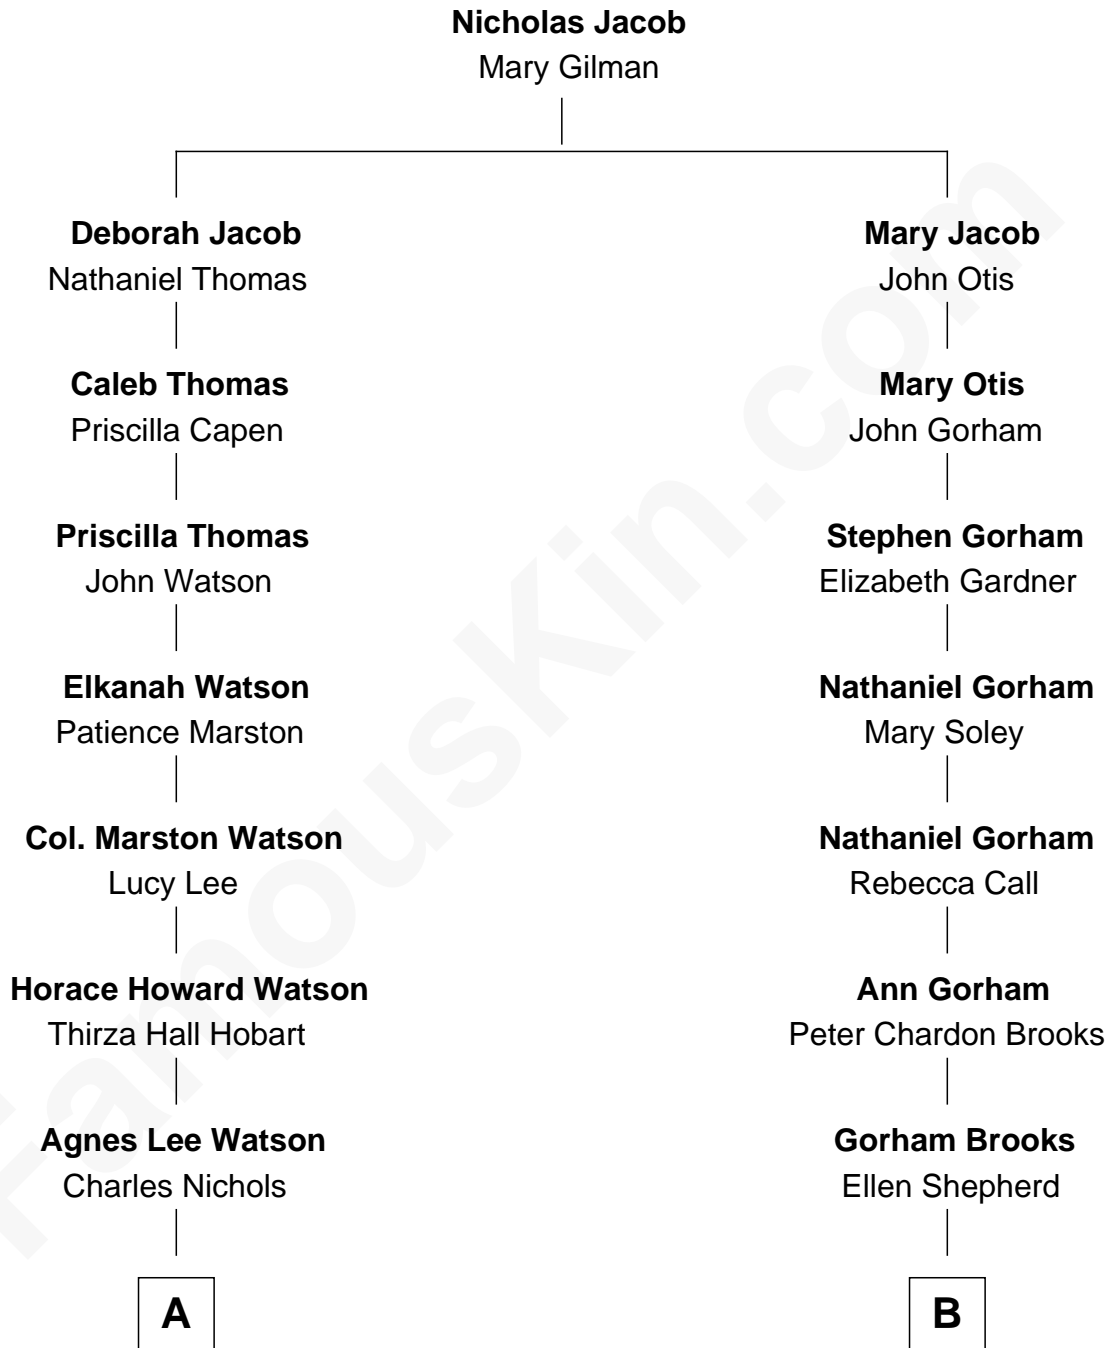

FamousKin.com

Relationship Chart of

John Cena

Movie Actor and WWE Pro Wrestler

9th cousin 2 times removed of

Leverett Saltonstall

55th Governor of Massachusetts

A