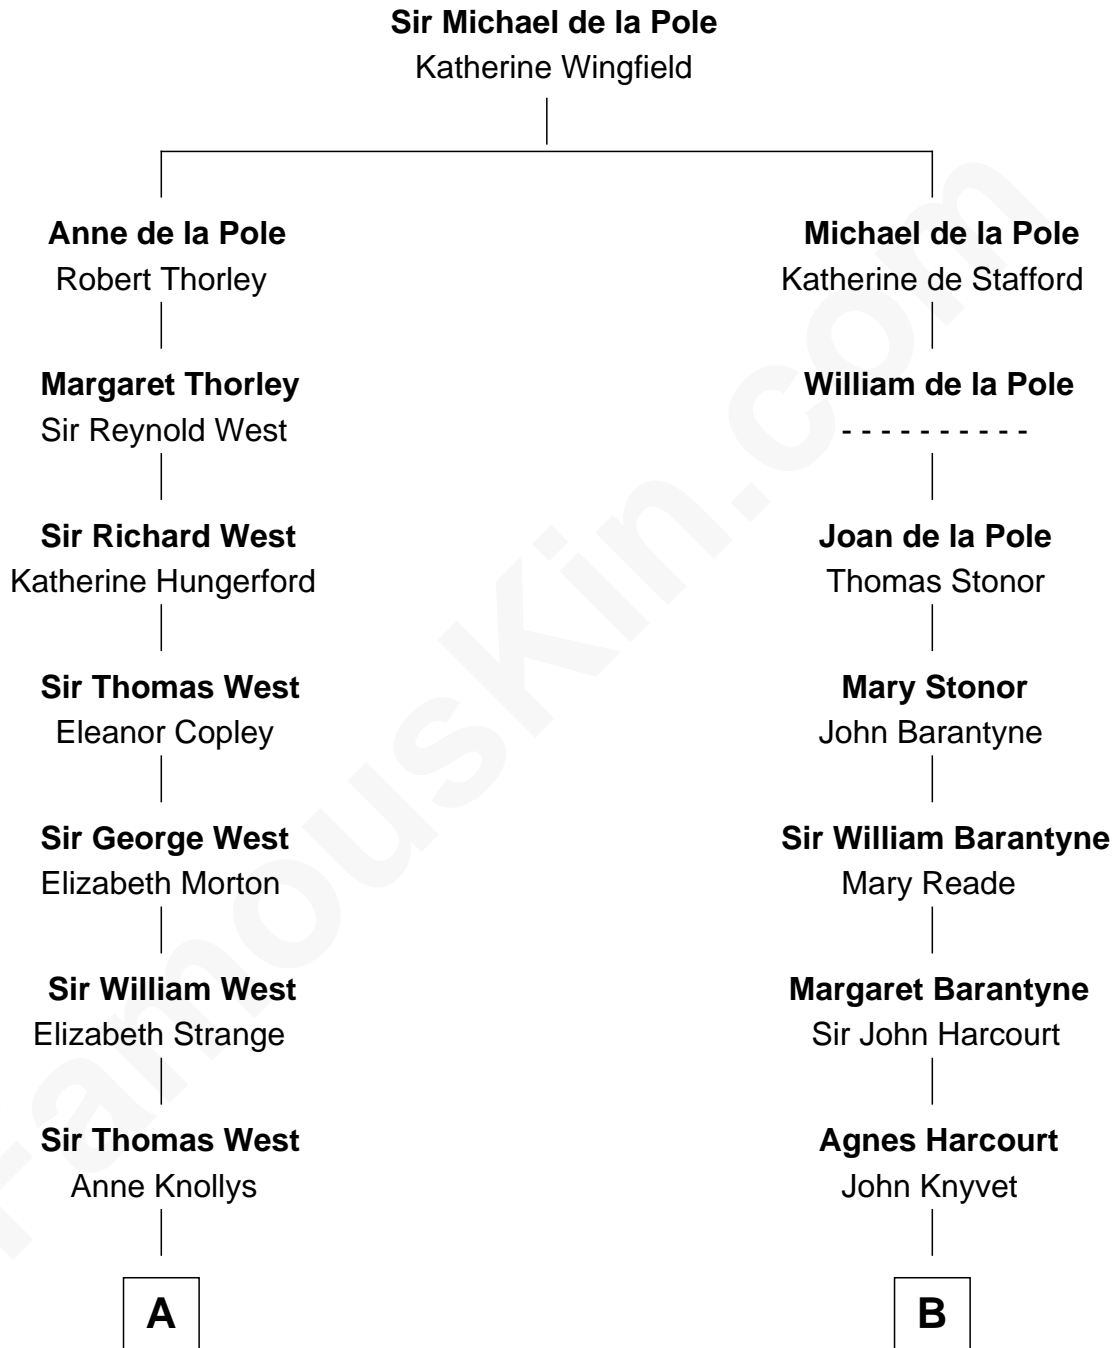

FamousKin.com

Relationship Chart of

John Cena

Movie Actor and WWE Pro Wrestler

17th cousin 3 times removed of

Leverett Saltonstall

55th Governor of Massachusetts

C