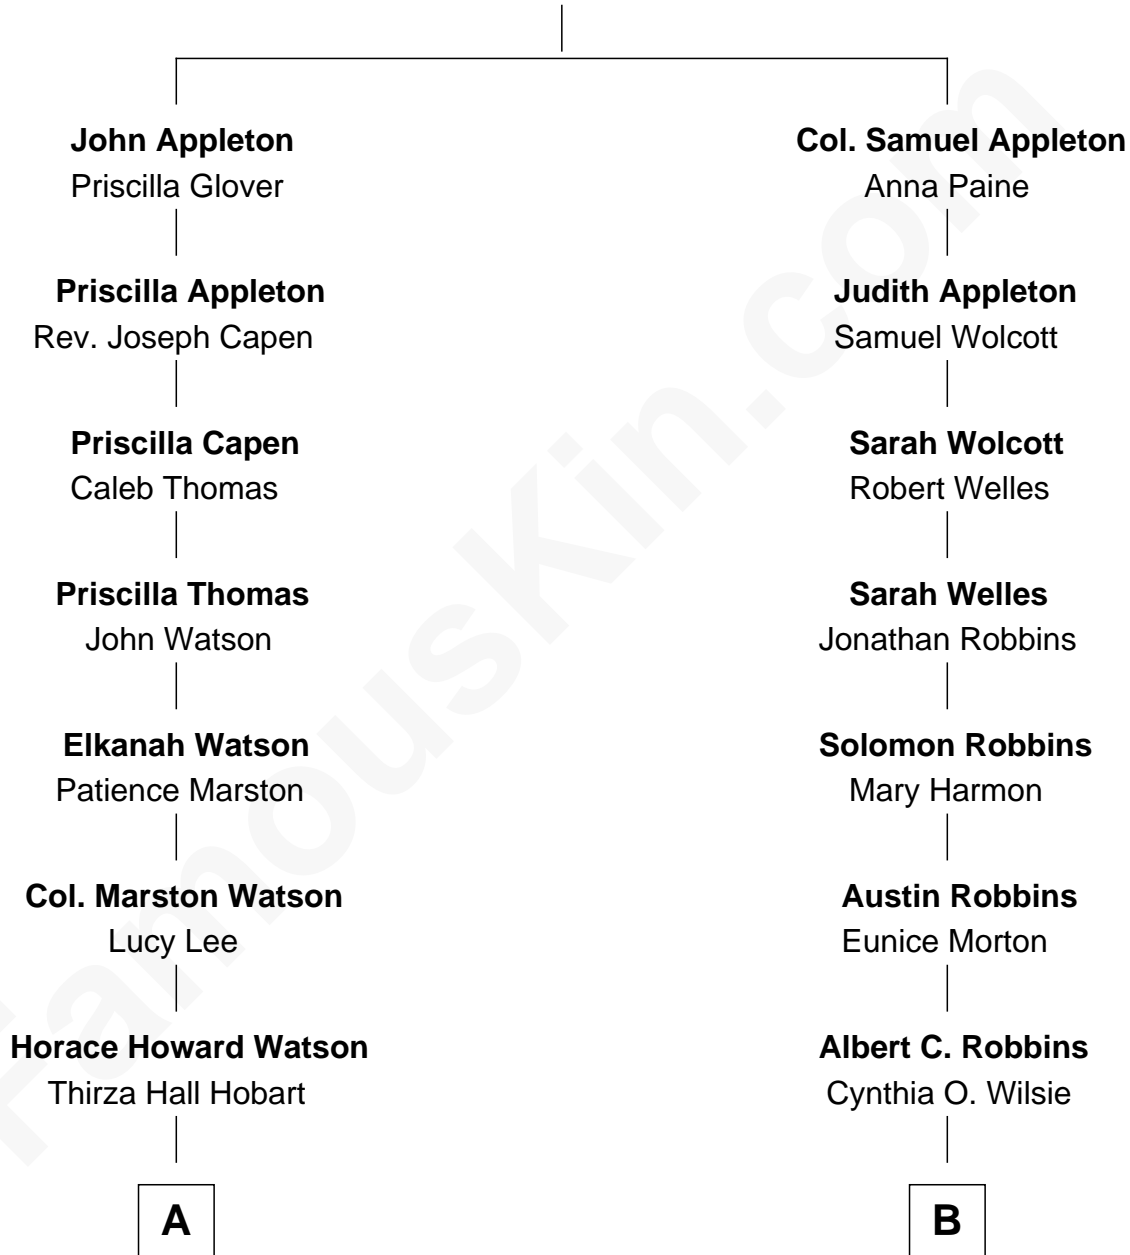

FamousKin.com

Relationship Chart of

John Cena

Movie Actor and WWE Pro Wrestler

10th cousin 2 times removed of

Tim Robbins

TV and Movie Actor

Samuel Appleton

Judith Everard

A

Agnes Lee Watson

Charles Nichols

Charles H. Nichols

Martha Emma Dix

Charles Nichols

Julia Ellen Skelton