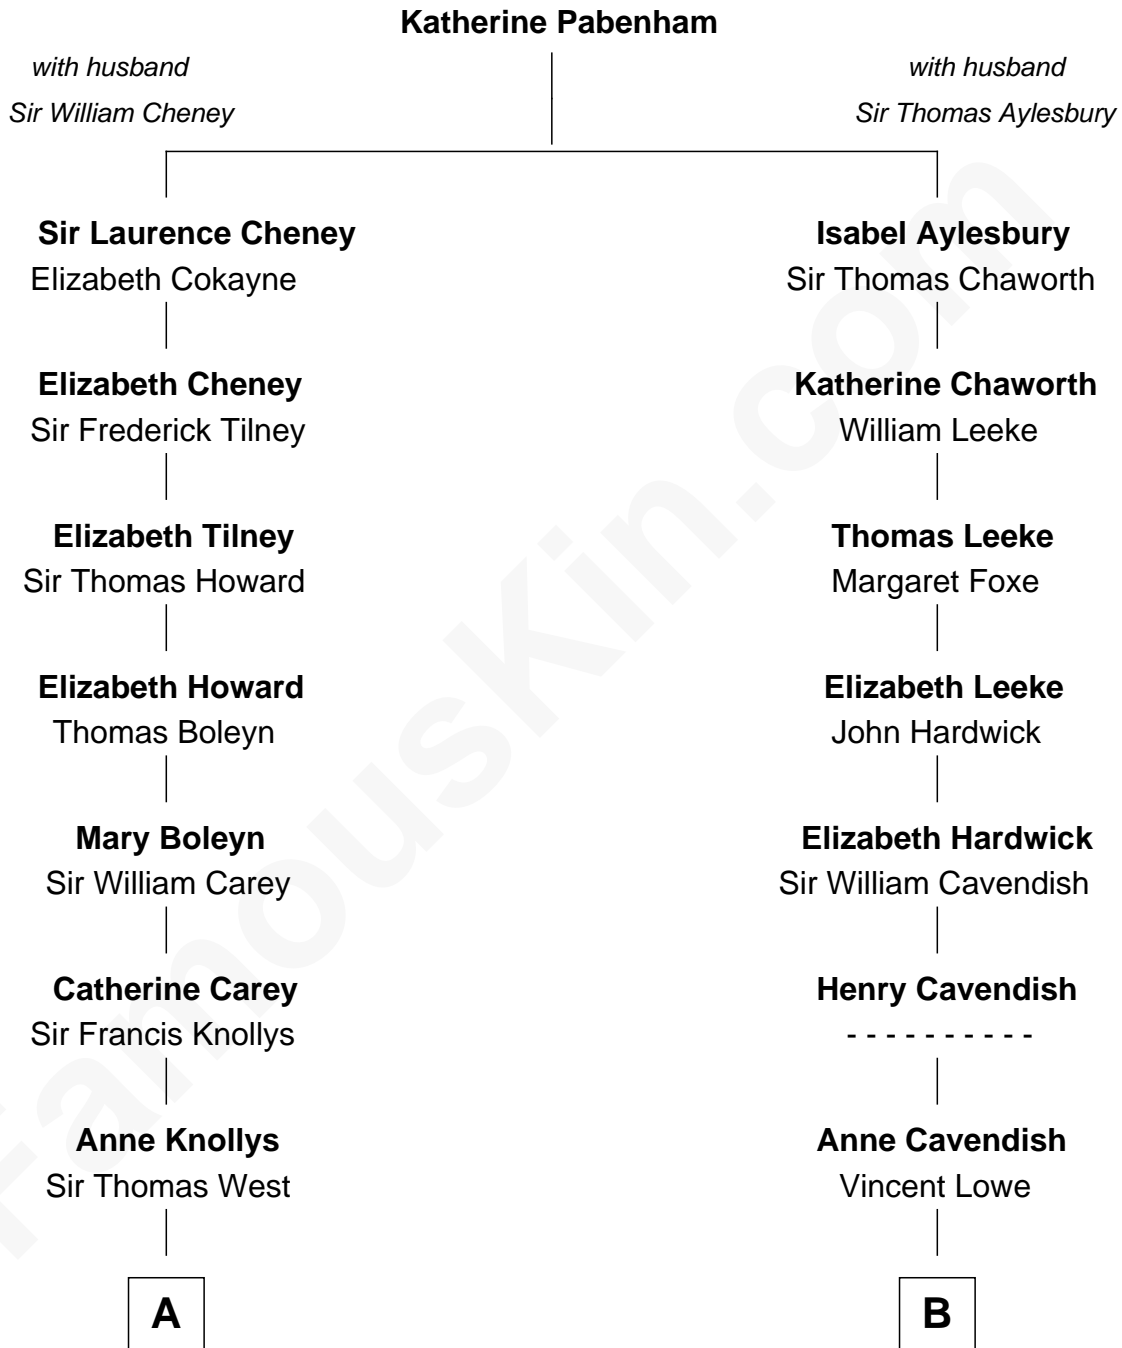

FamousKin.com

Relationship Chart of

John Cena

Movie Actor and WWE Pro Wrestler

11th cousin 9 times removed of

Charles Carroll

Signer of the Declaration of Independence

C

—
Charles Nichols
Julia Ellen Skelton

—
Natalie Nichols
Ulysses John Lupien

—
Carol Frances Lupien
John Joseph Cena

—
John Cena
Actor and Pro Wrestler

FamousKin.com