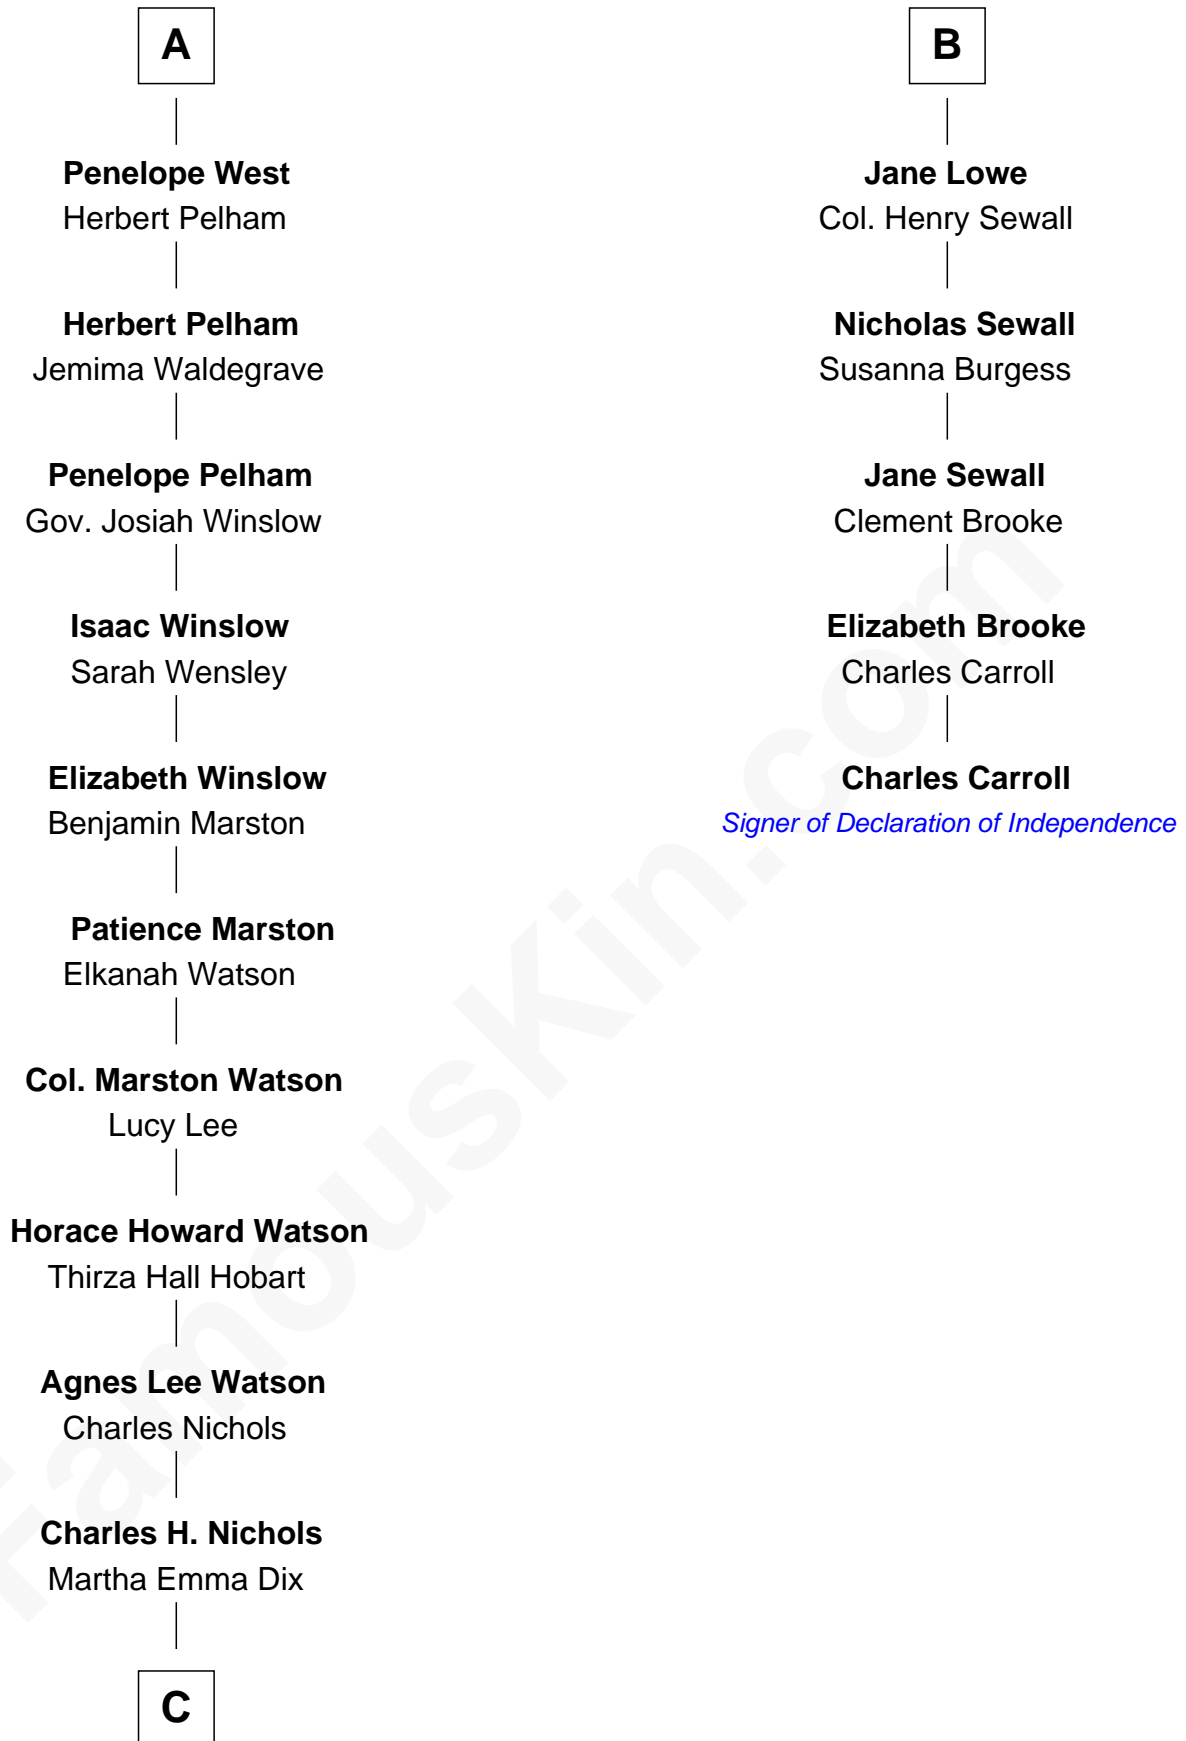

FamousKin.com

Relationship Chart of

John Cena

Movie Actor and WWE Pro Wrestler

11th cousin 9 times removed of

Charles Carroll

Signer of the Declaration of Independence

C