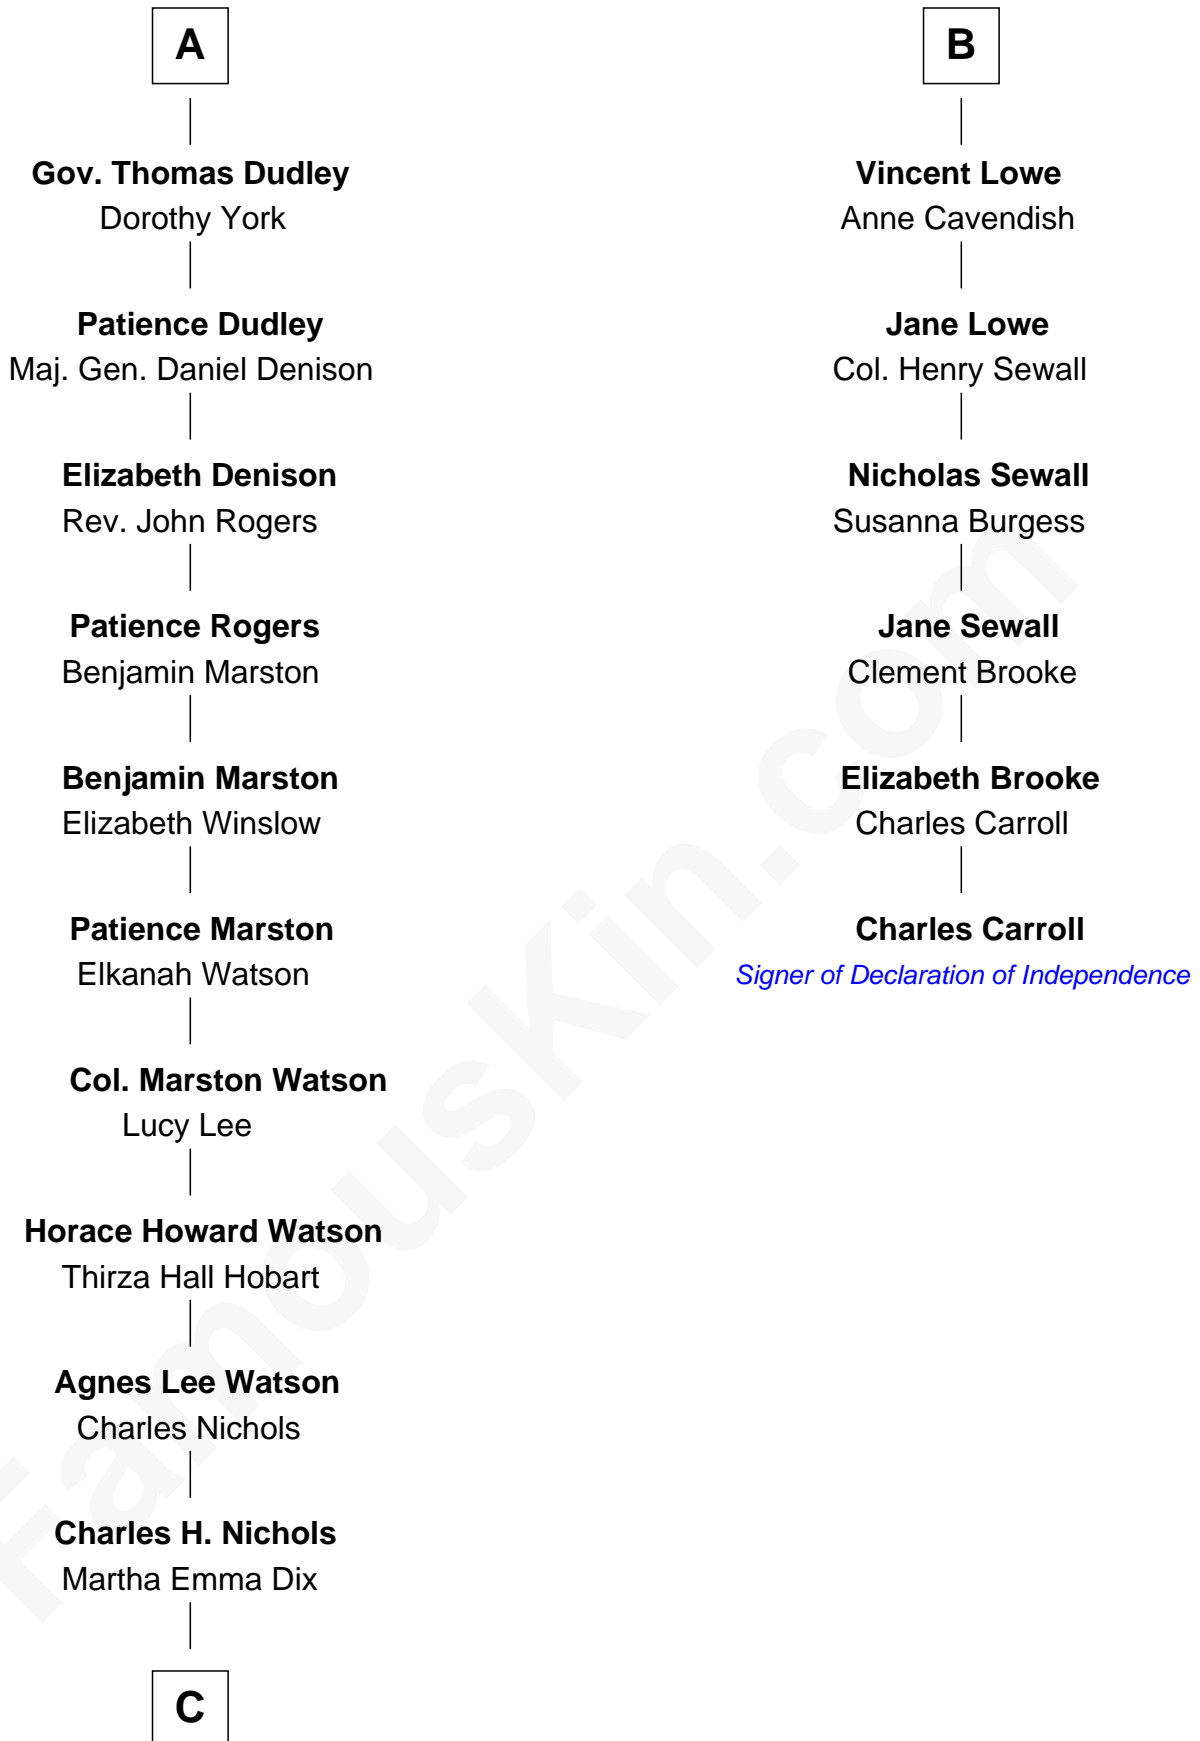

FamousKin.com

Relationship Chart of

John Cena

Movie Actor and WWE Pro Wrestler

12th cousin 8 times removed of

Charles Carroll

Signer of the Declaration of Independence

C