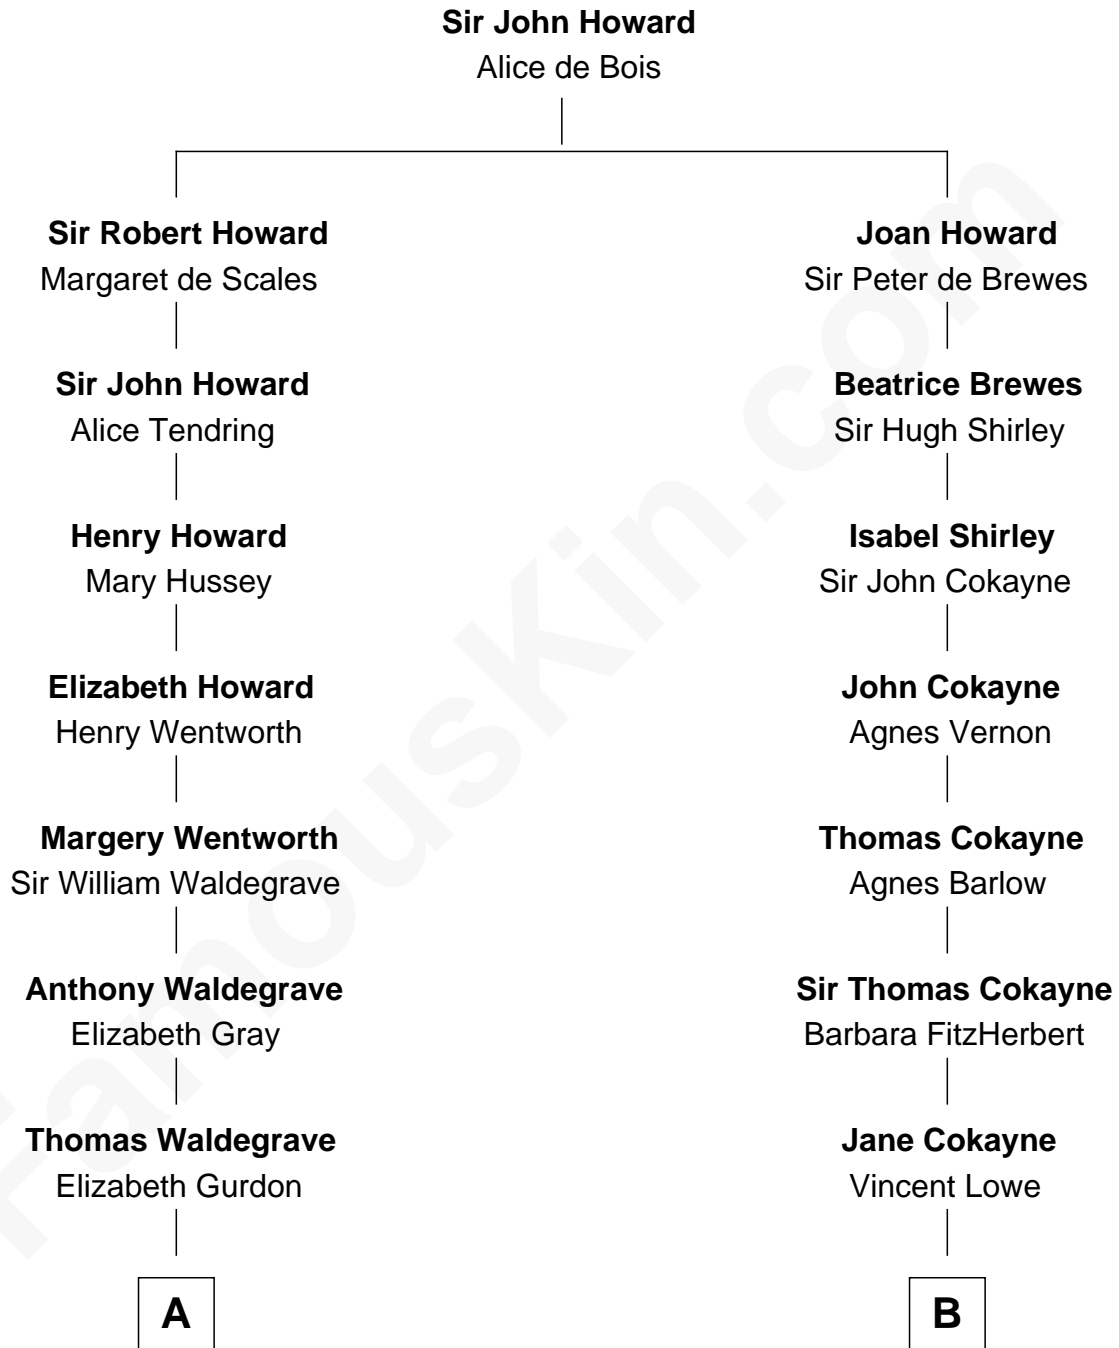

Charles Carroll

Signer of the Declaration of Independence